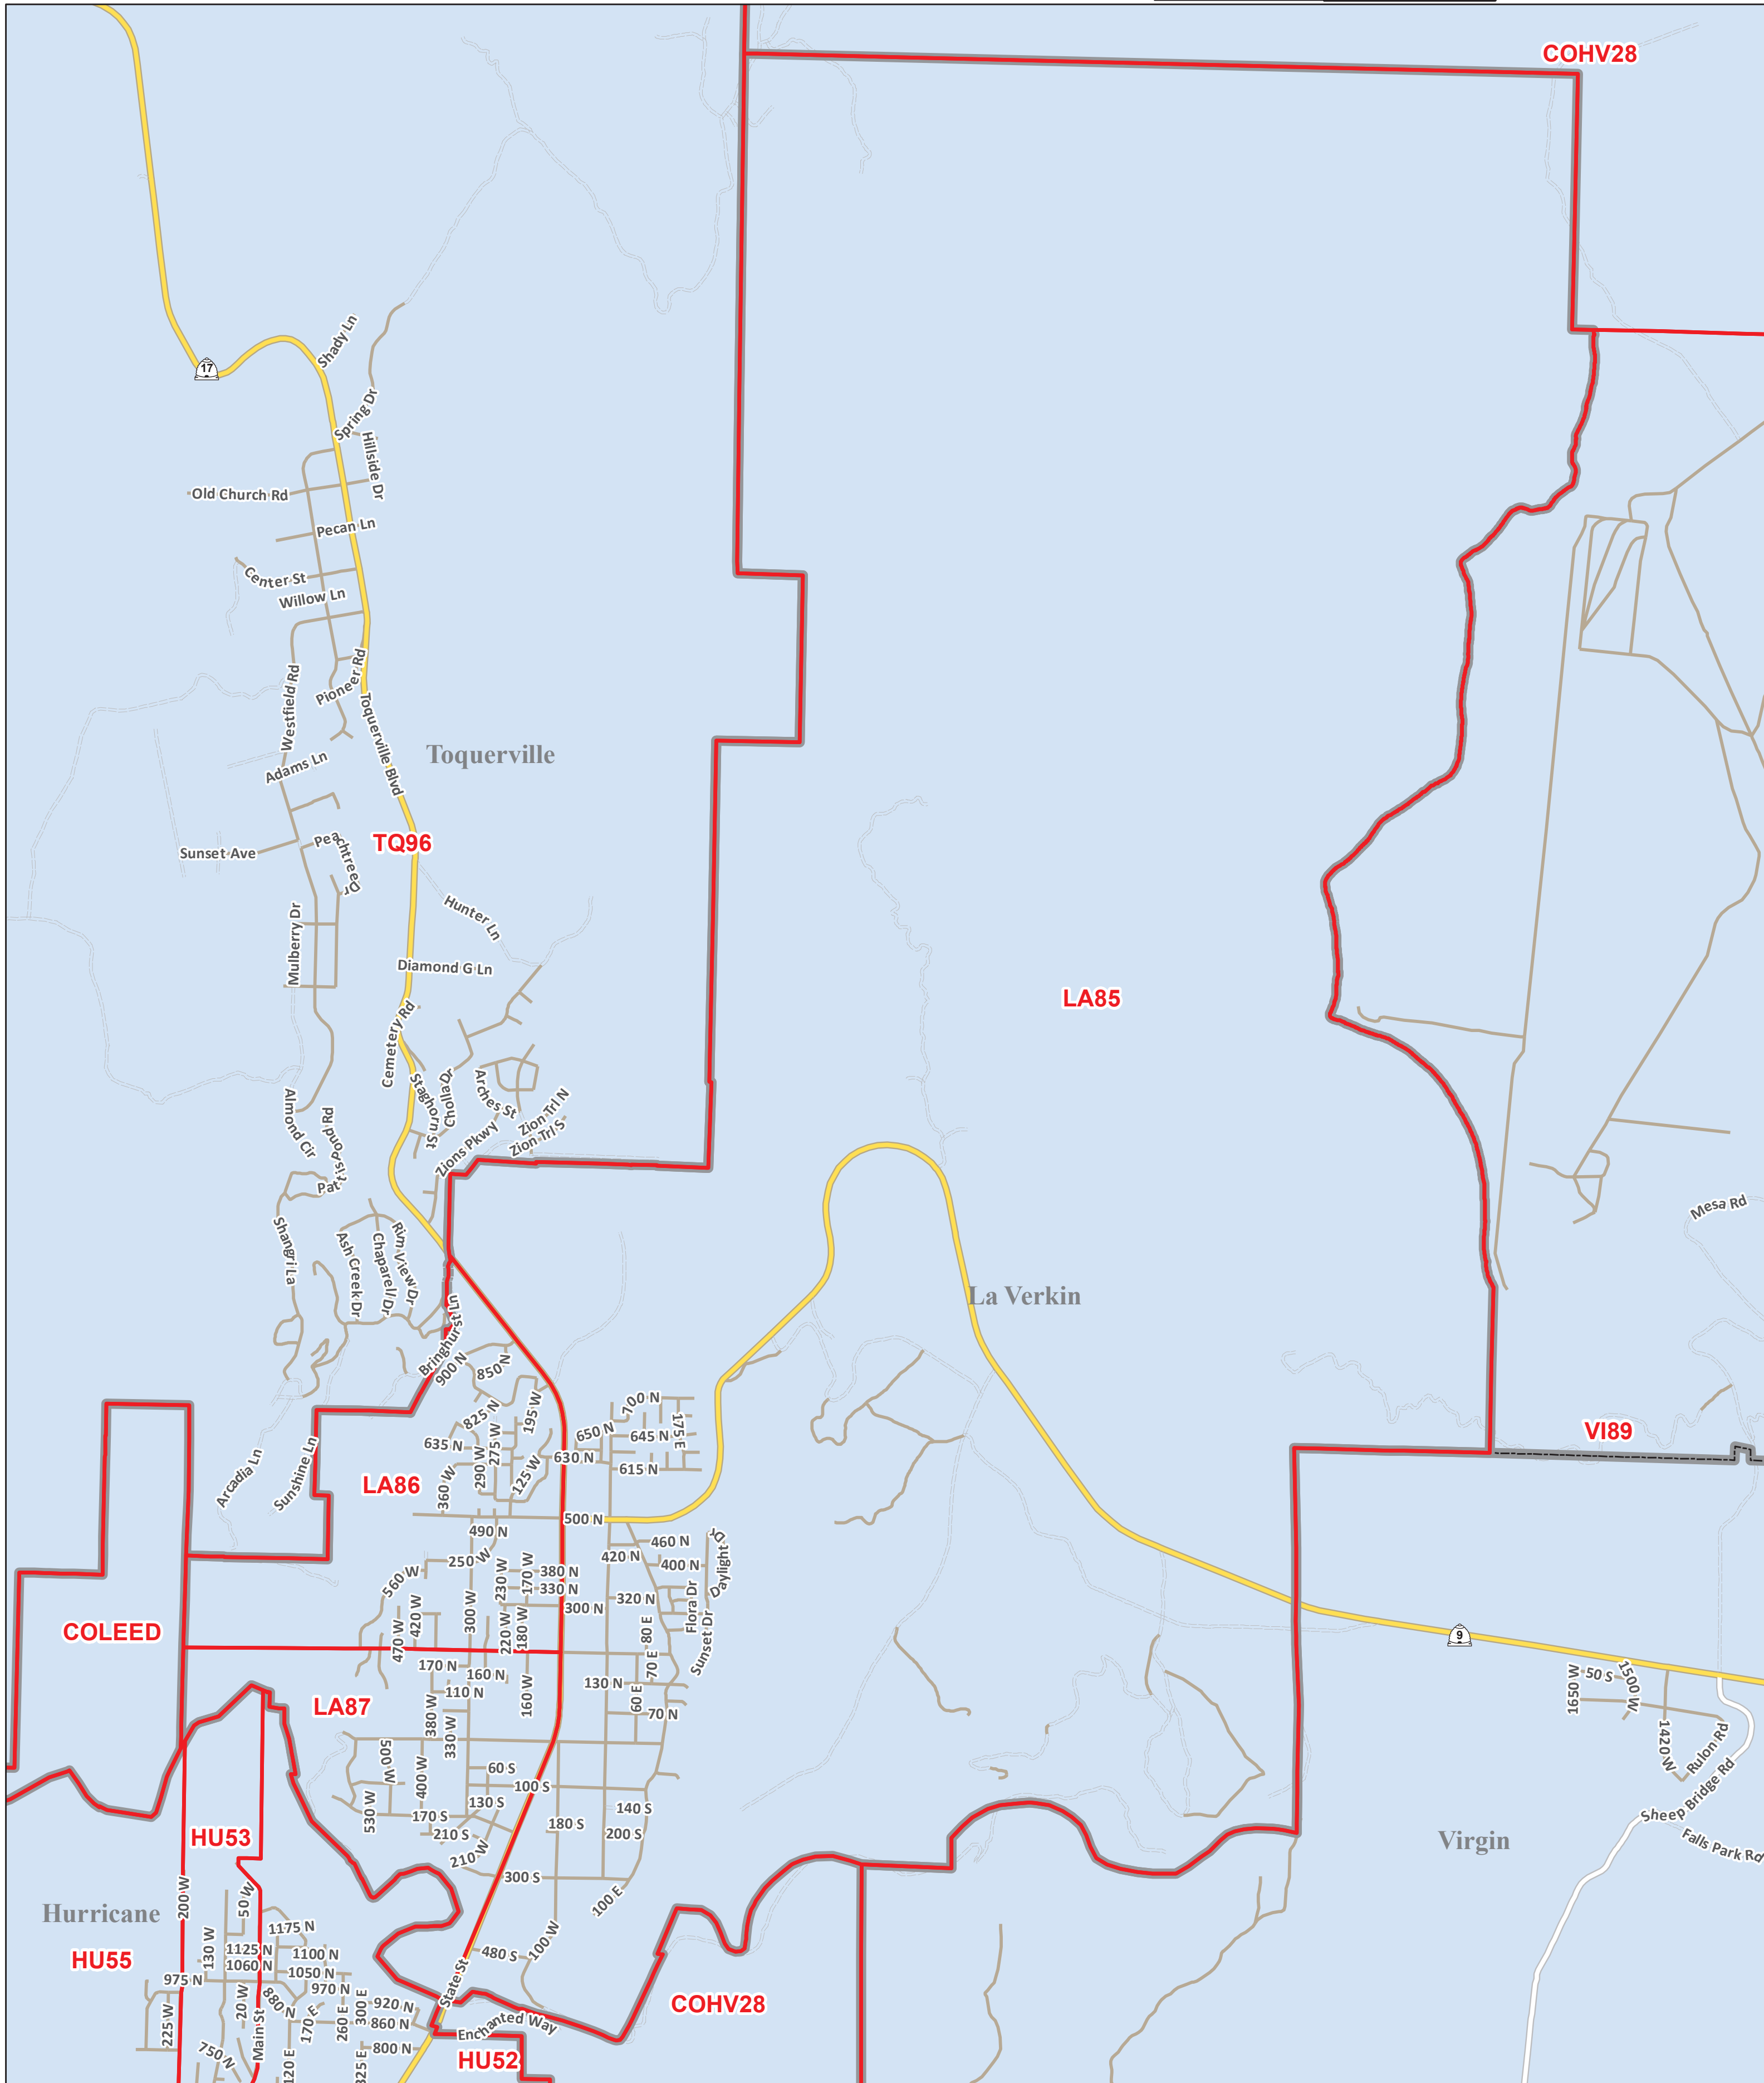

La Verkin Voting Precincts

Legend

- Voting Precincts
- Municipalities

School Board District 5

Disclaimer: This map was created for informational purposes only and should not be used to find exact locations of property boundaries. Washington County makes no claim to the accuracy or completeness of the data used and assumes no legal liability for mistakes or errors in this data. Data are subject to change.