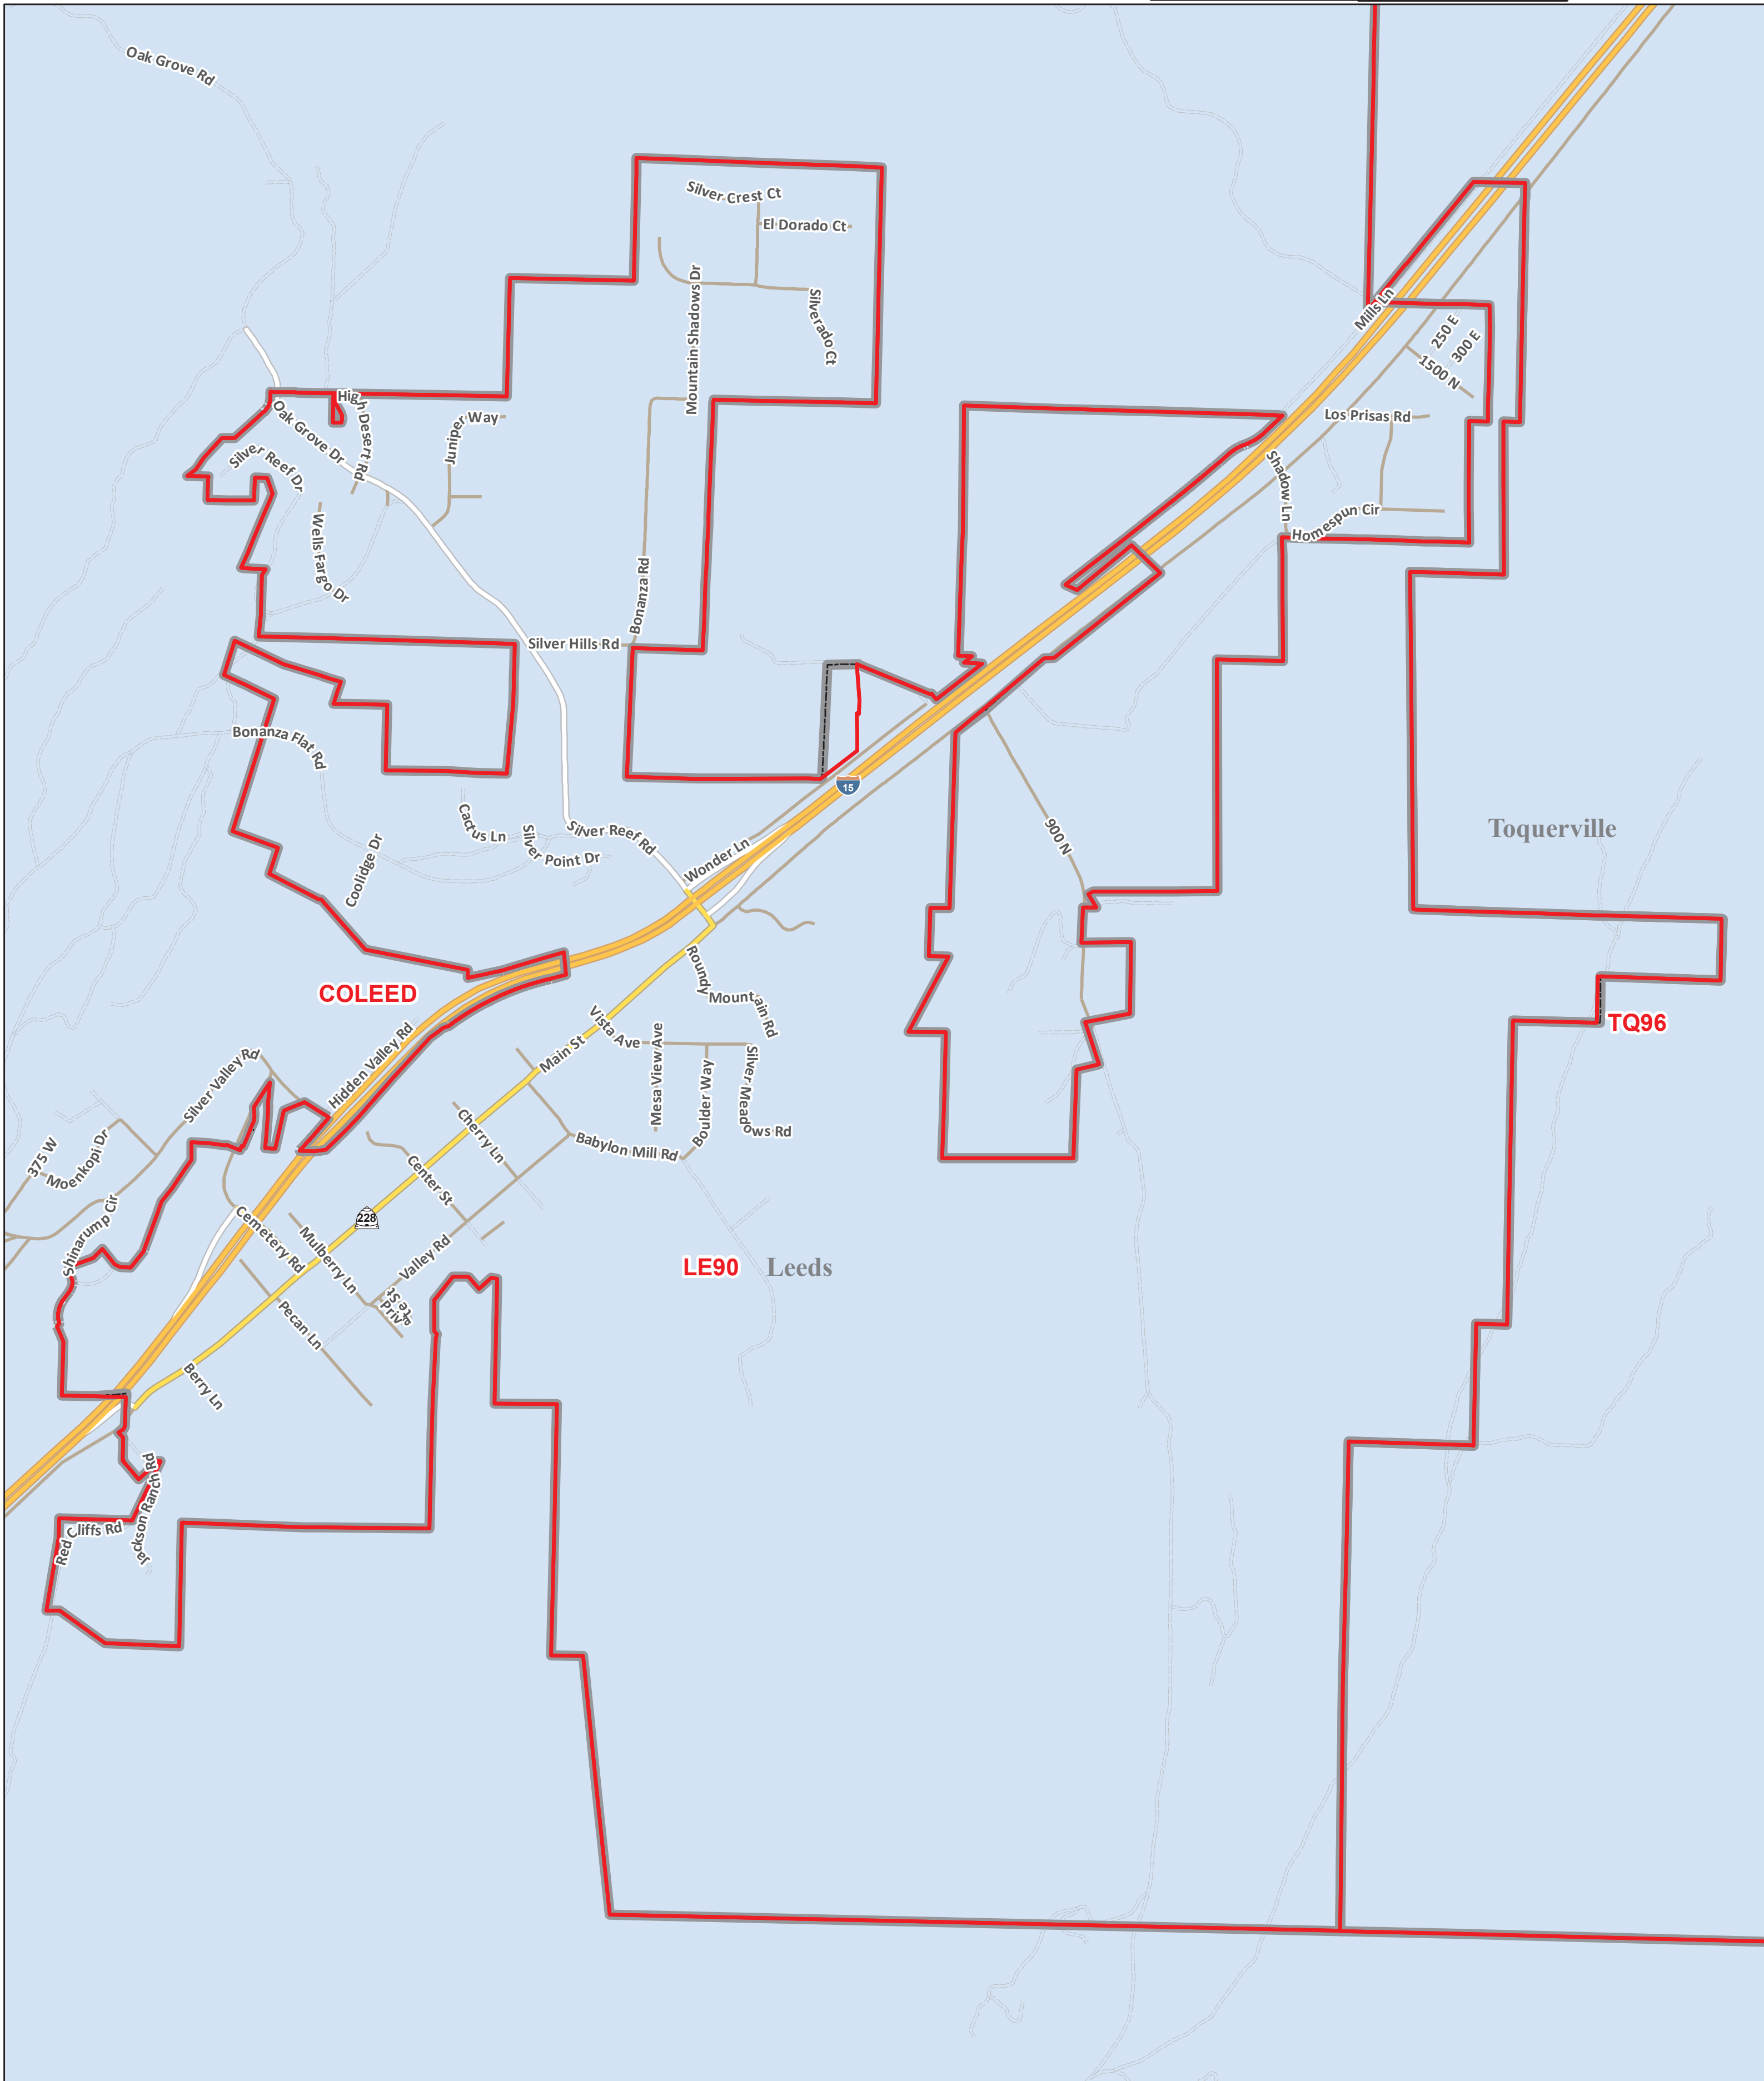

Leeds Voting Precincts

Legend

- Voting Precincts
- Municipalities

School Board District 5

0 0.425 0.85 Miles

Disclaimer: This map was created for informational purposes only and should not be used to find exact locations of property boundaries. Washington County makes no claim to the accuracy or completeness of the data used and assumes no legal liability for mistakes or errors in this data. Data are subject to change.