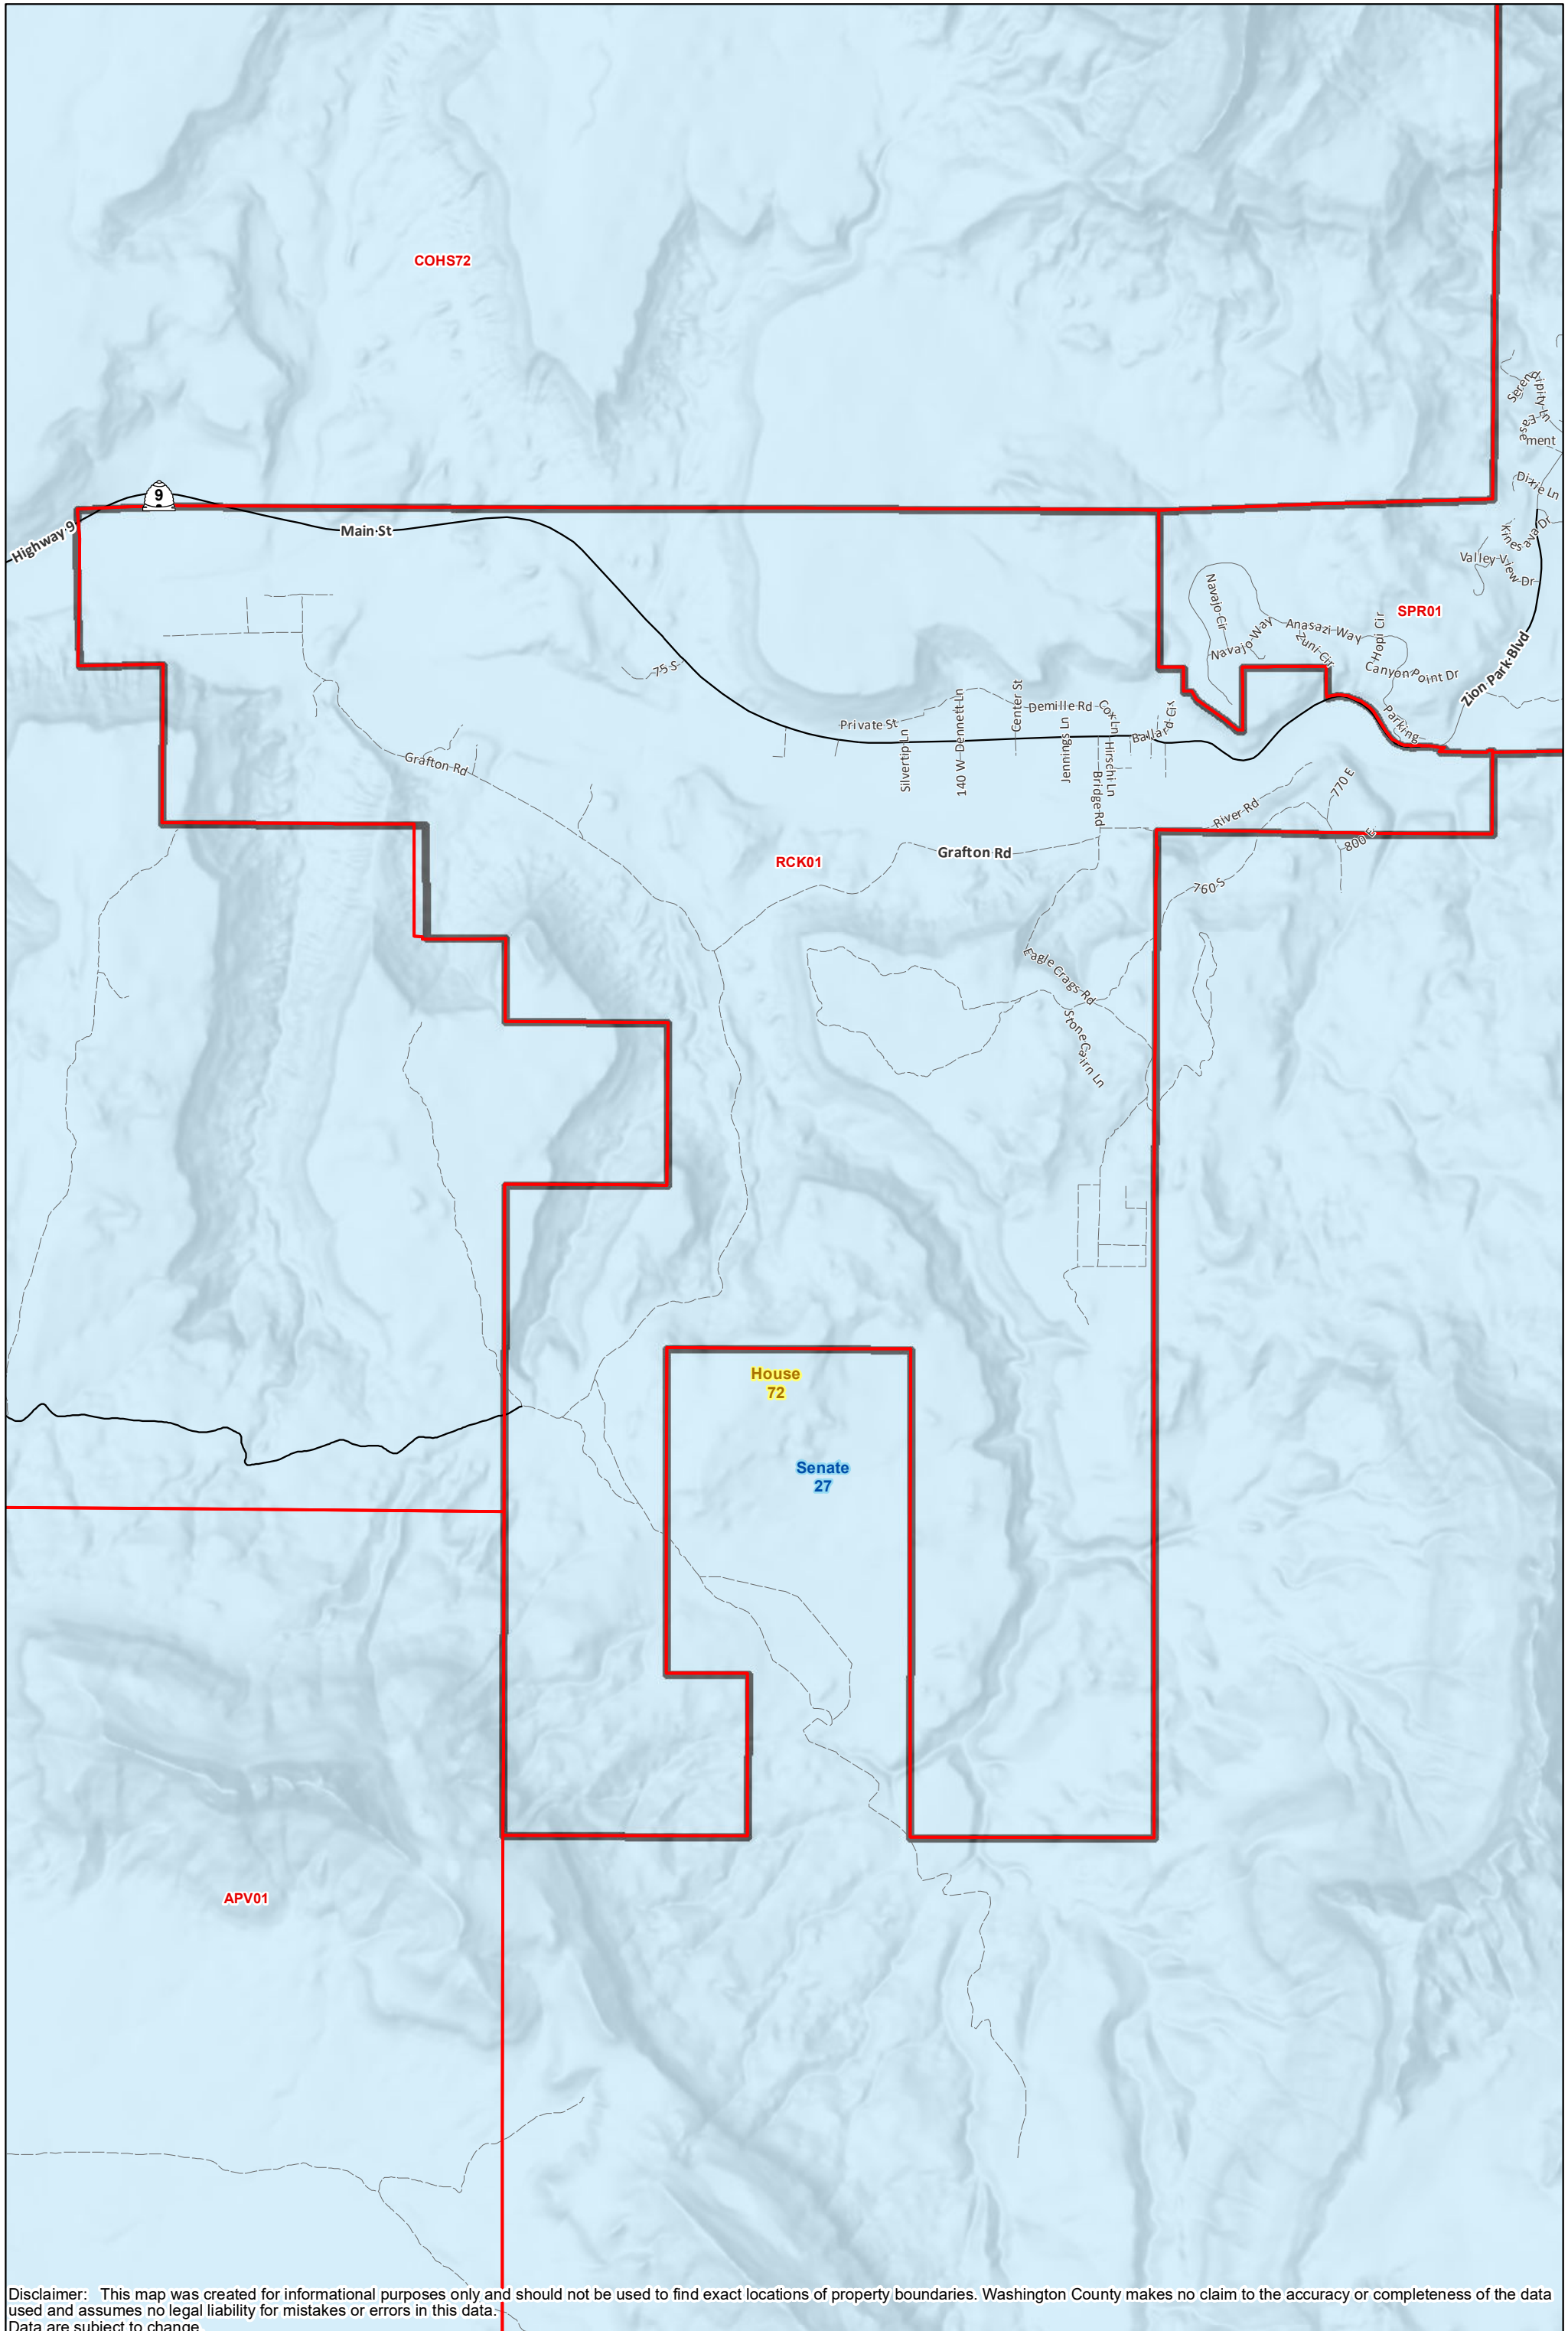

Voting Precincts Rockville

Legend

- Voting Precincts
- Municipal Boundary
- Utah Senate Districts
- Utah House Districts
- School Board Dist. 5

Disclaimer: This map was created for informational purposes only and should not be used to find exact locations of property boundaries. Washington County makes no claim to the accuracy or completeness of the data used and assumes no legal liability for mistakes or errors in this data. Data are subject to change.