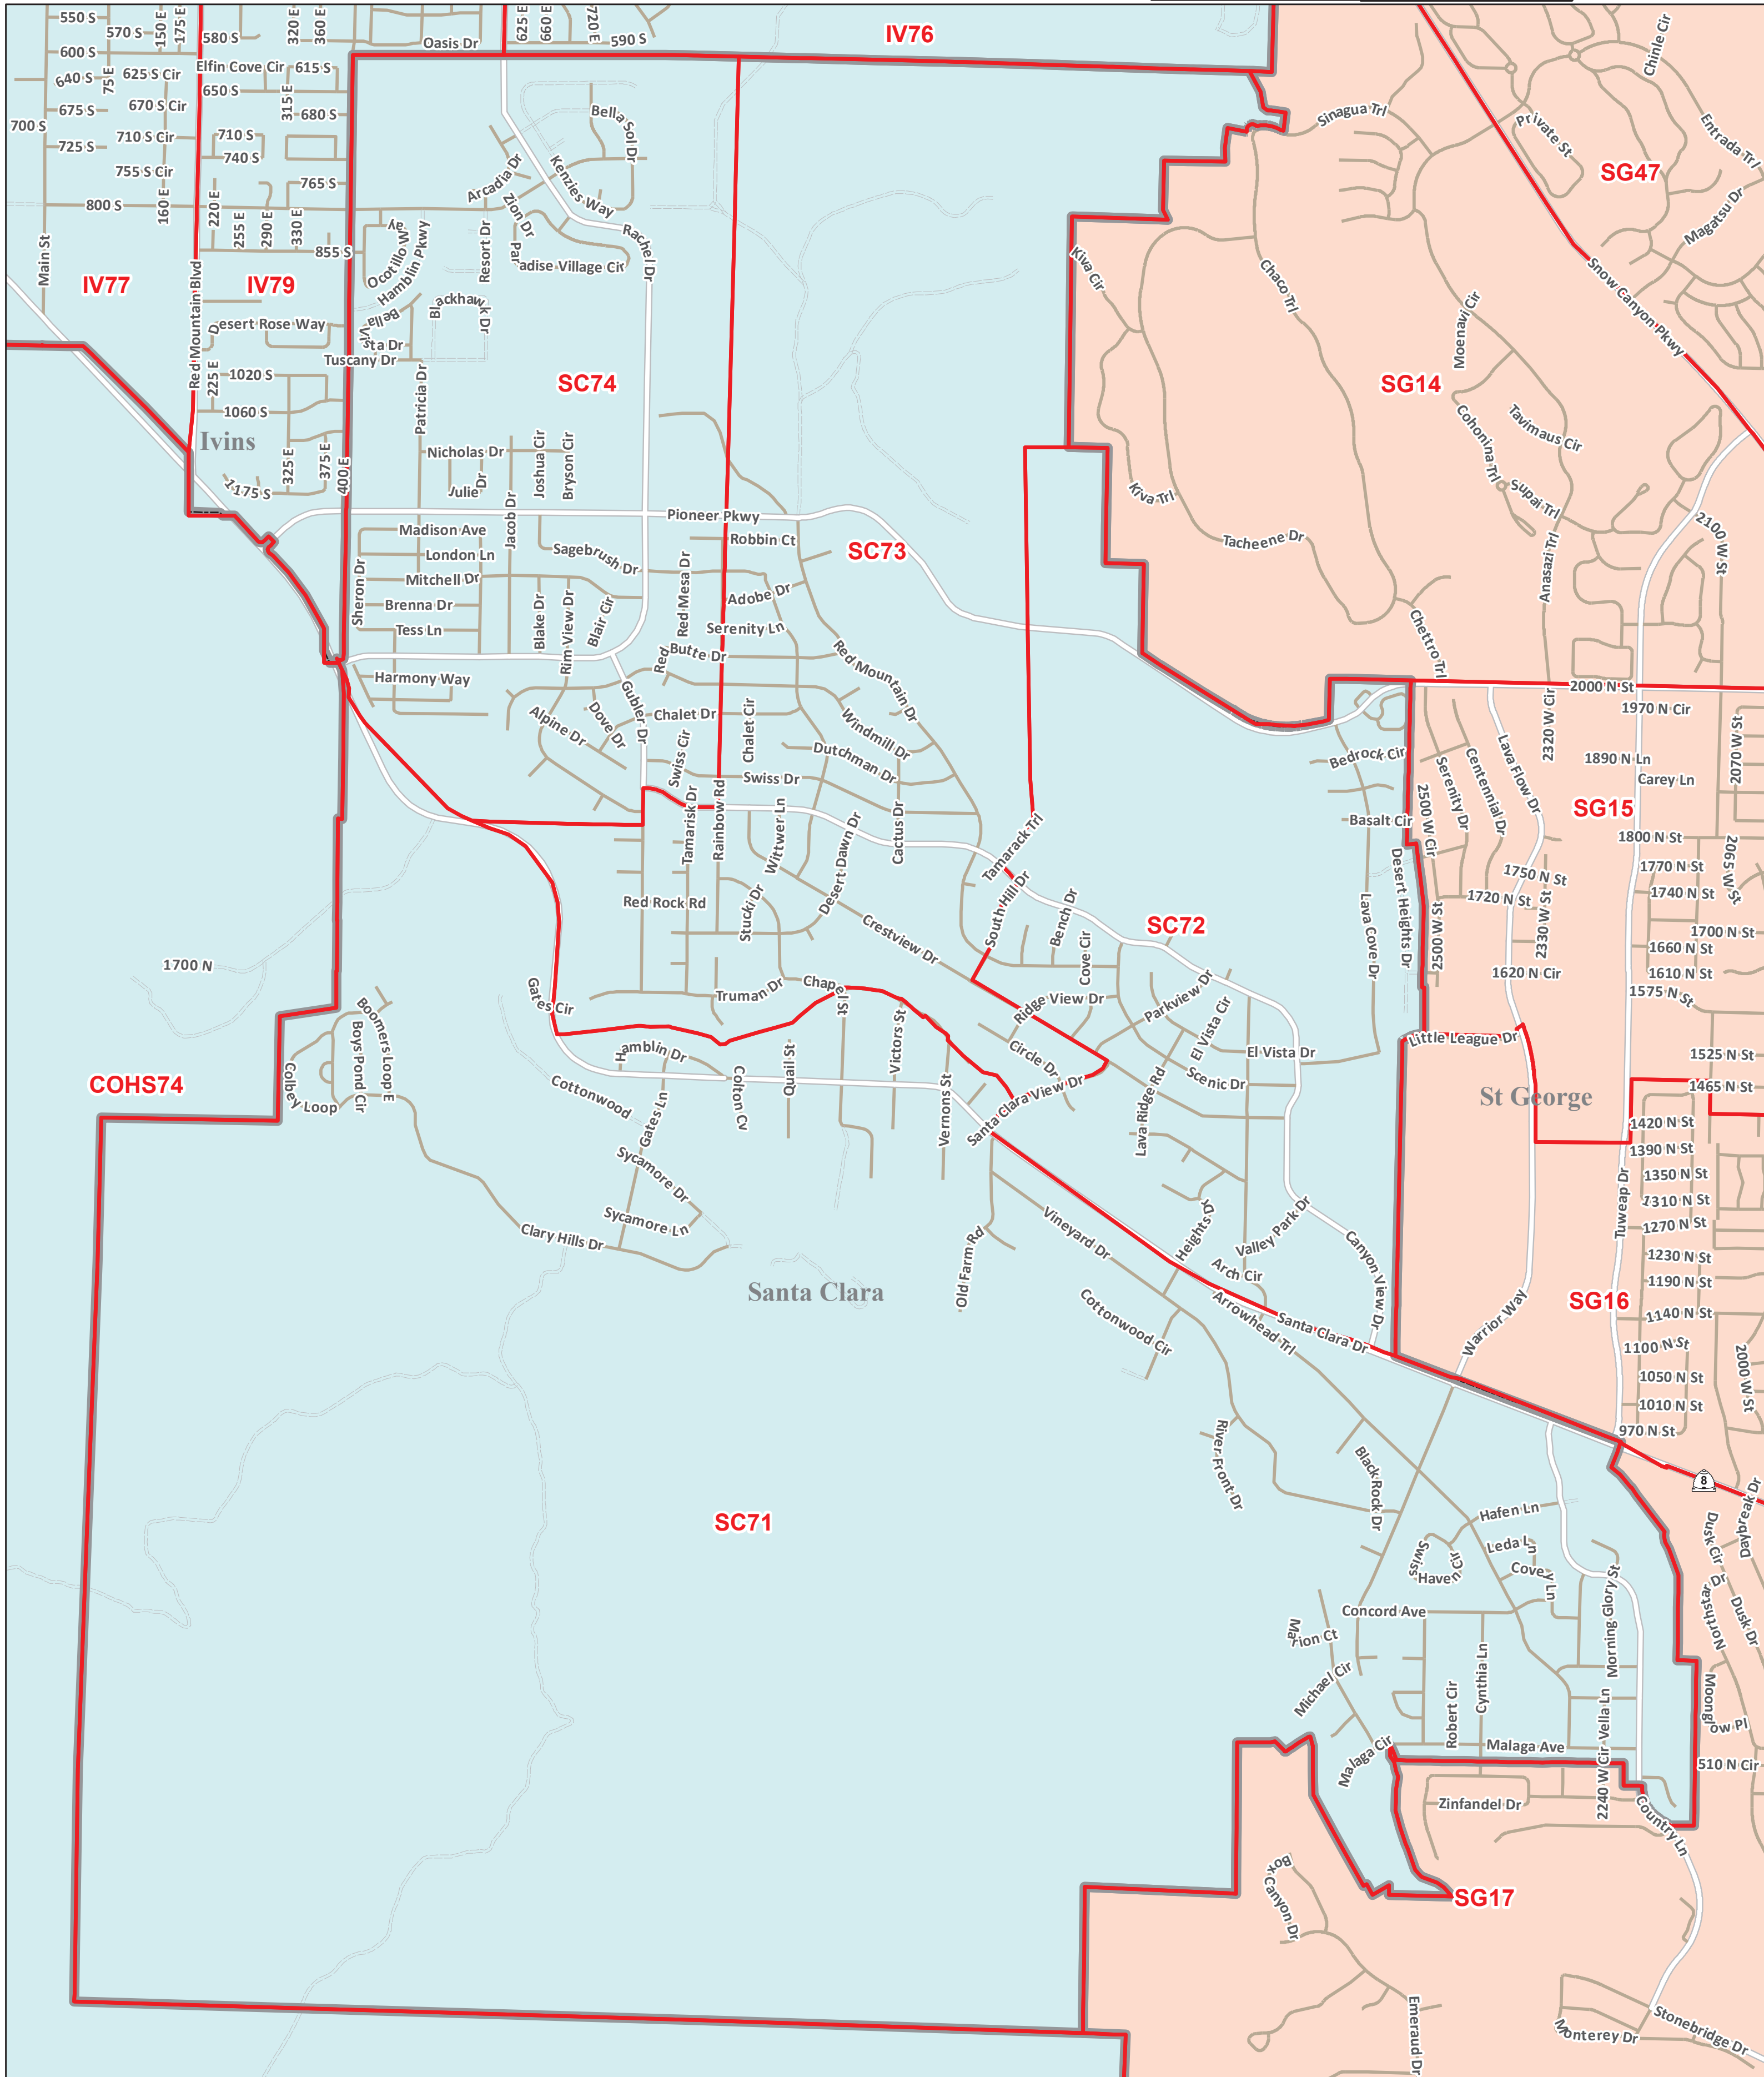

Santa Clara Voting Precincts

Legend

- Voting Precincts
- Municipalities

School Board District 1

School Board District 7

0 0.35 0.7 Miles

Disclaimer: This map was created for informational purposes only and should not be used to find exact locations of property boundaries. Washington County makes no claim to the accuracy or completeness of the data used and assumes no legal liability for mistakes or errors in this data. Data are subject to change.