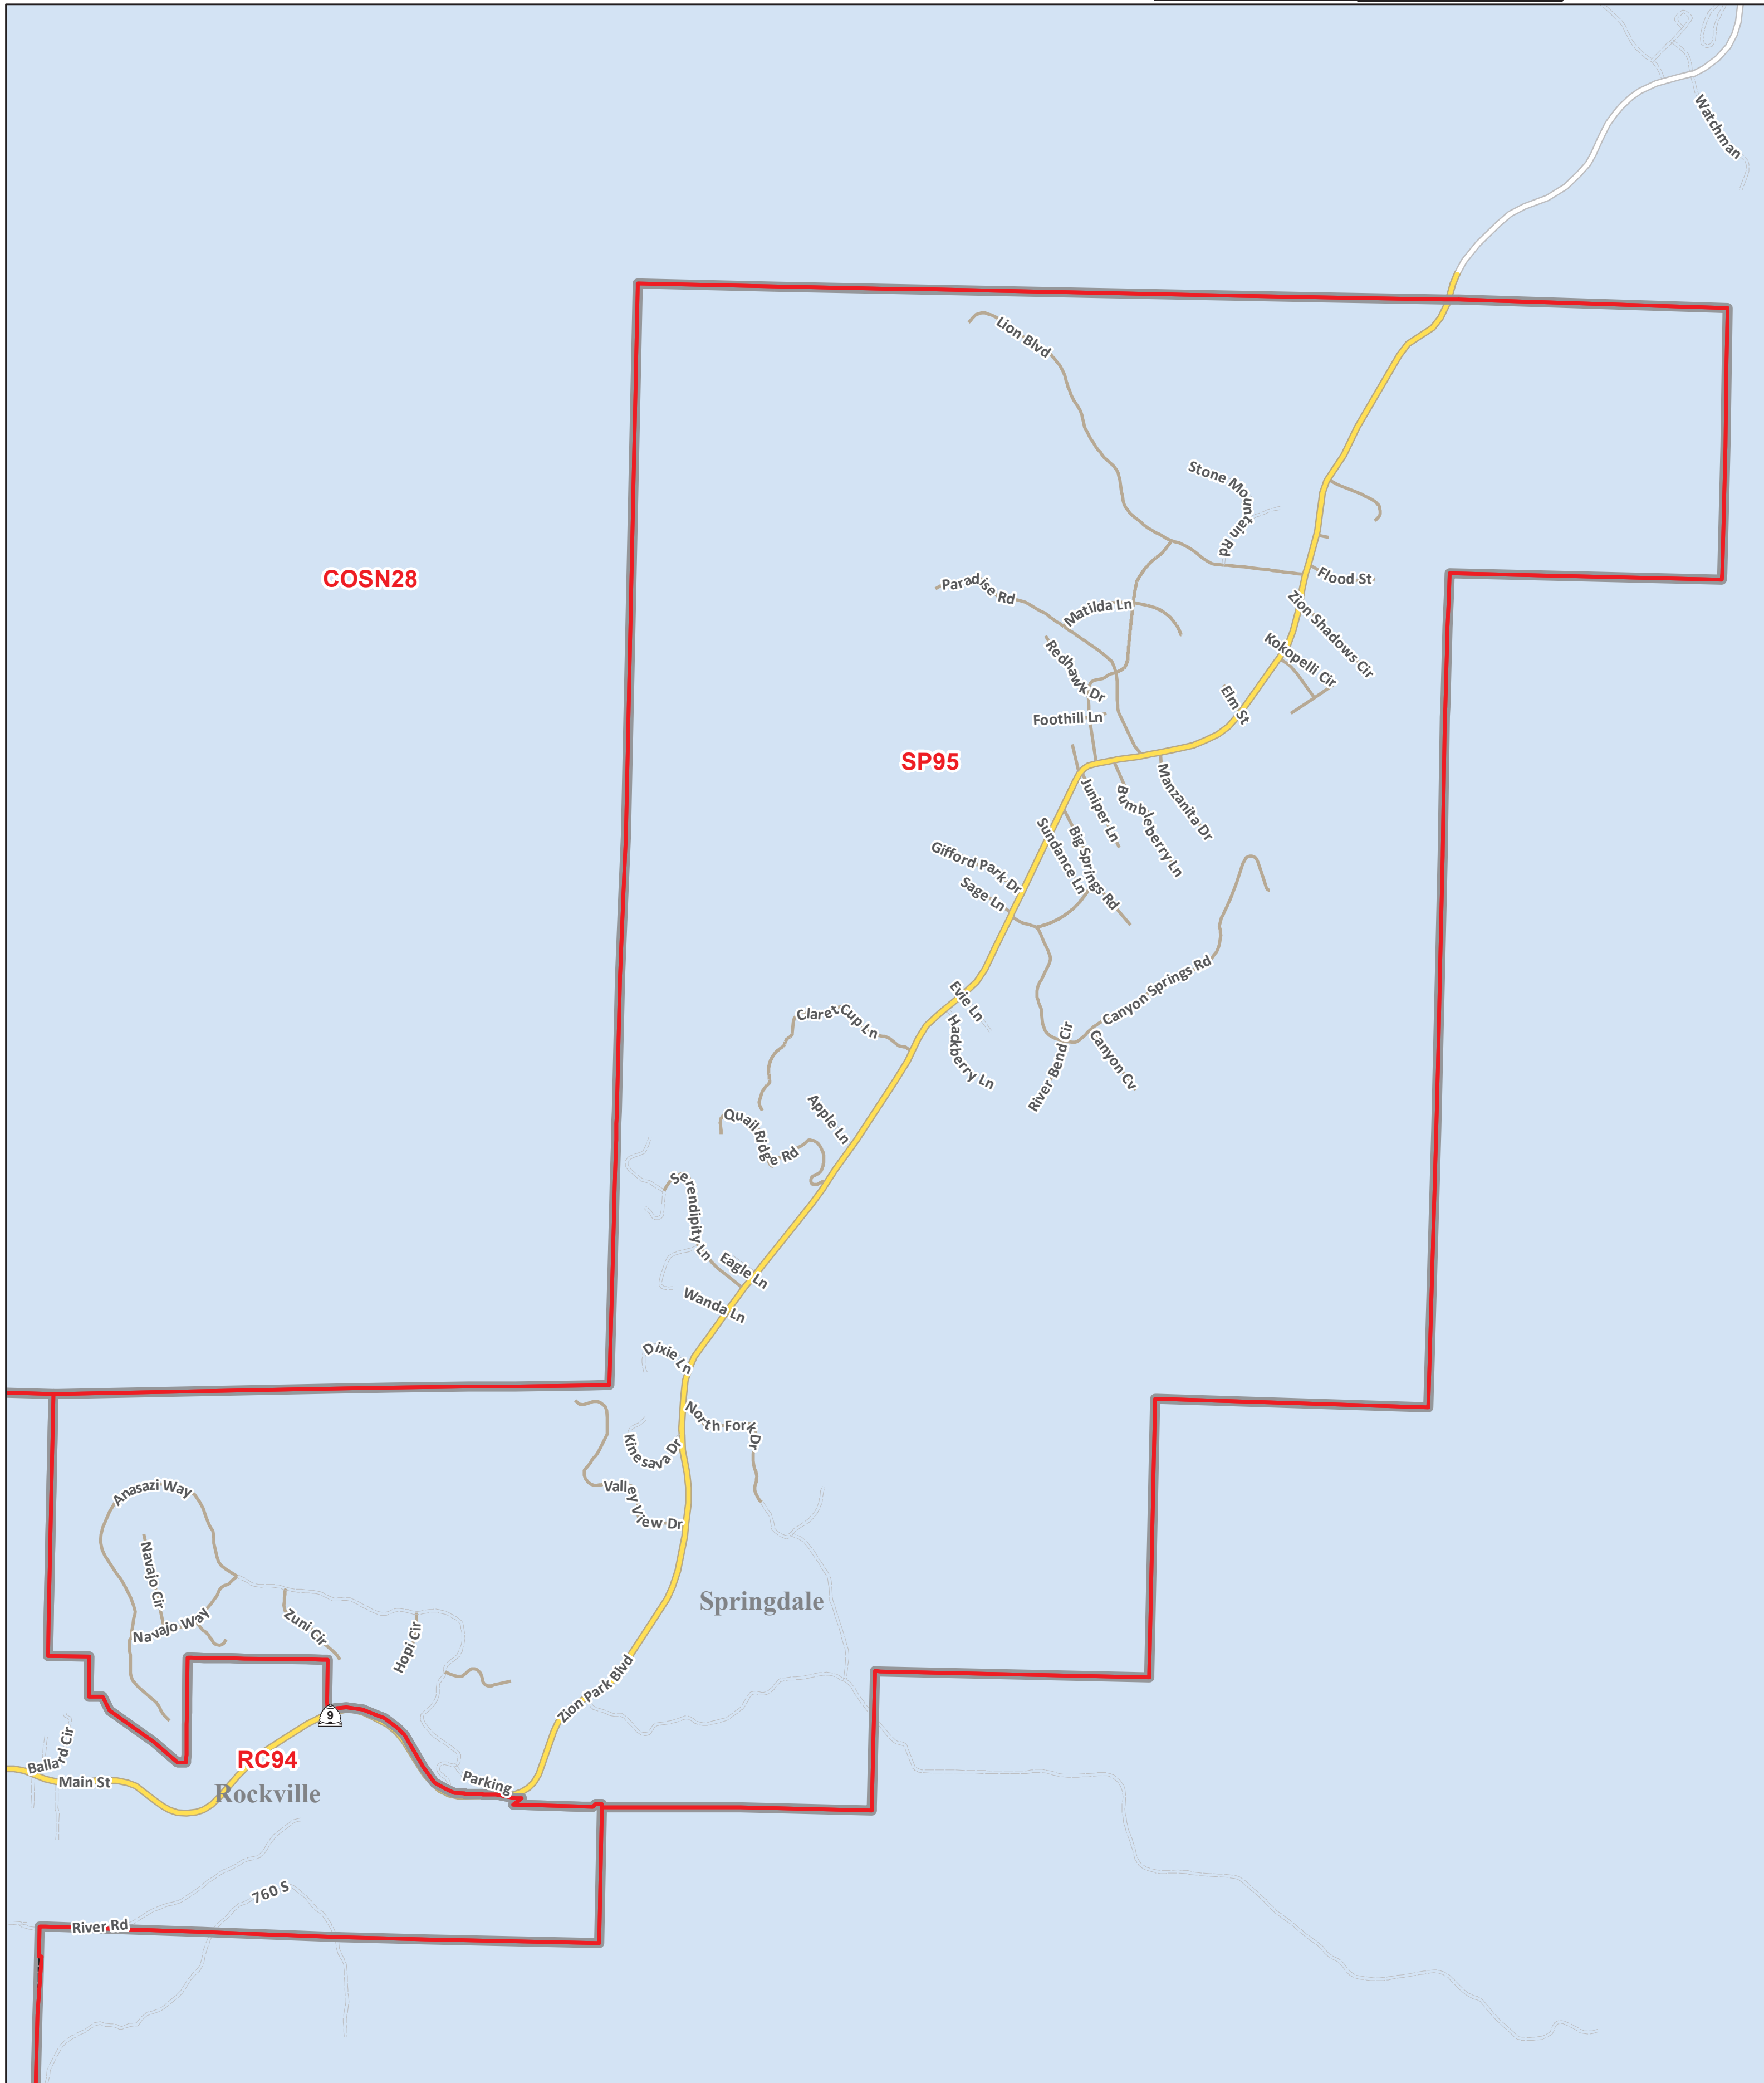

Springdale Voting Precincts

Legend

- Voting Precincts
- Municipalities

School Board District 5

0 0.375 0.75 Miles

Disclaimer: This map was created for informational purposes only and should not be used to find exact locations of property boundaries. Washington County makes no claim to the accuracy or completeness of the data used and assumes no legal liability for mistakes or errors in this data. Data are subject to change.