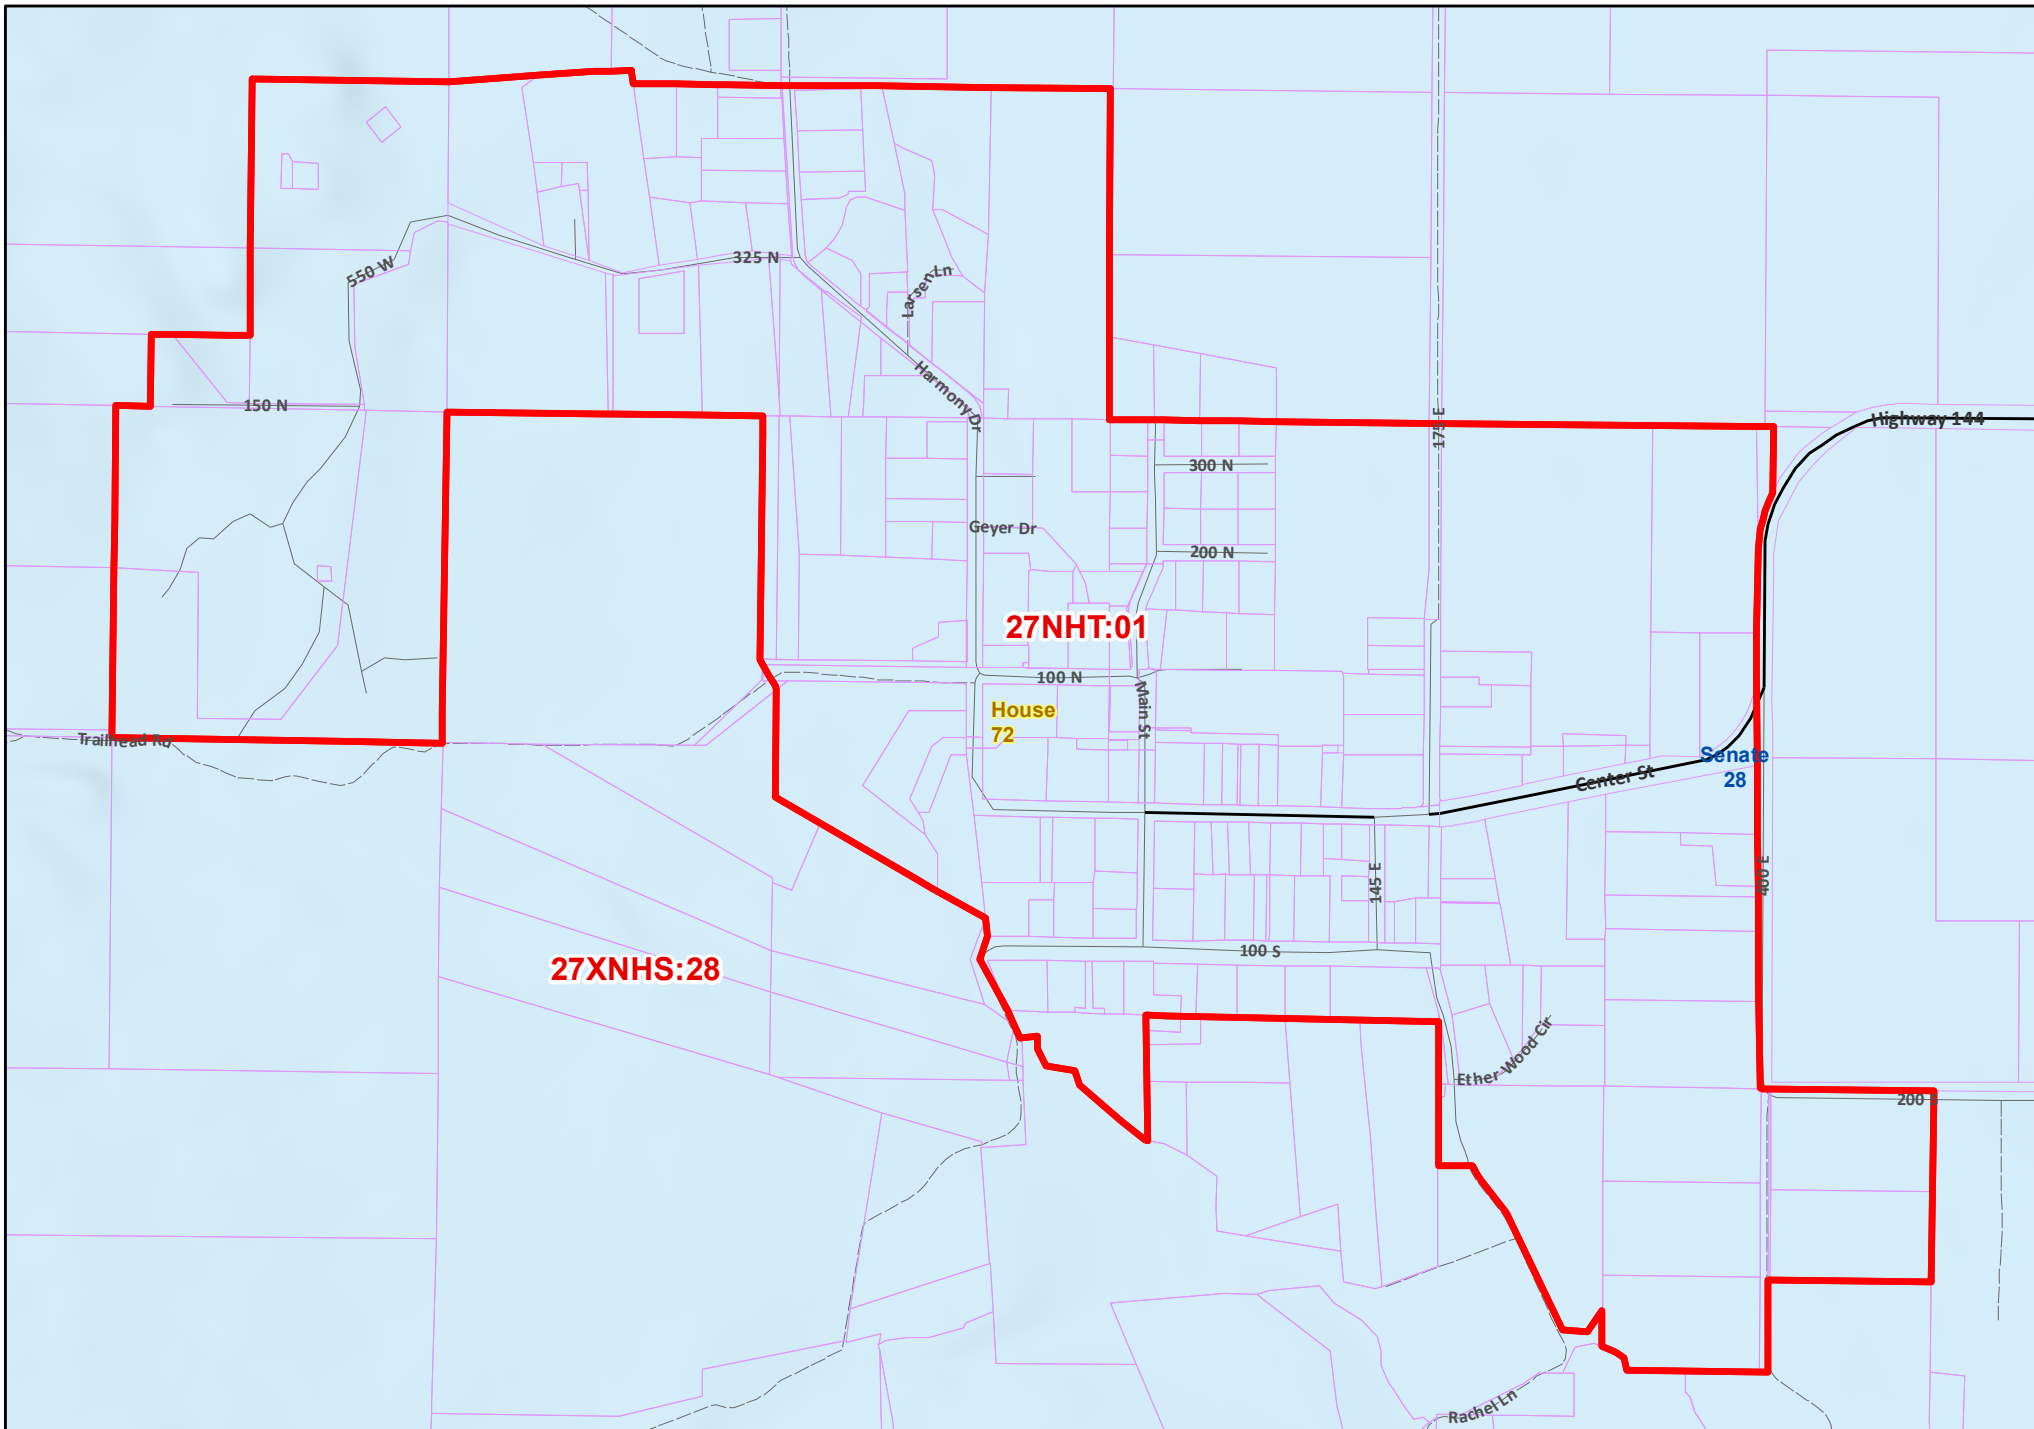

Precinct 27NHT:01

- Legend**
- Voting Precincts
 - Utah Senate Districts
 - School Board Dist. 5
 - Parcels
 - Utah House Districts

0 0.075 0.15 Miles

Disclaimer: This map was created for informational purposes only and should not be used to find exact locations of property boundaries. Washington County makes no claim to the accuracy or completeness of the data used and assumes no legal liability for mistakes or errors in this data. Data are subject to change.