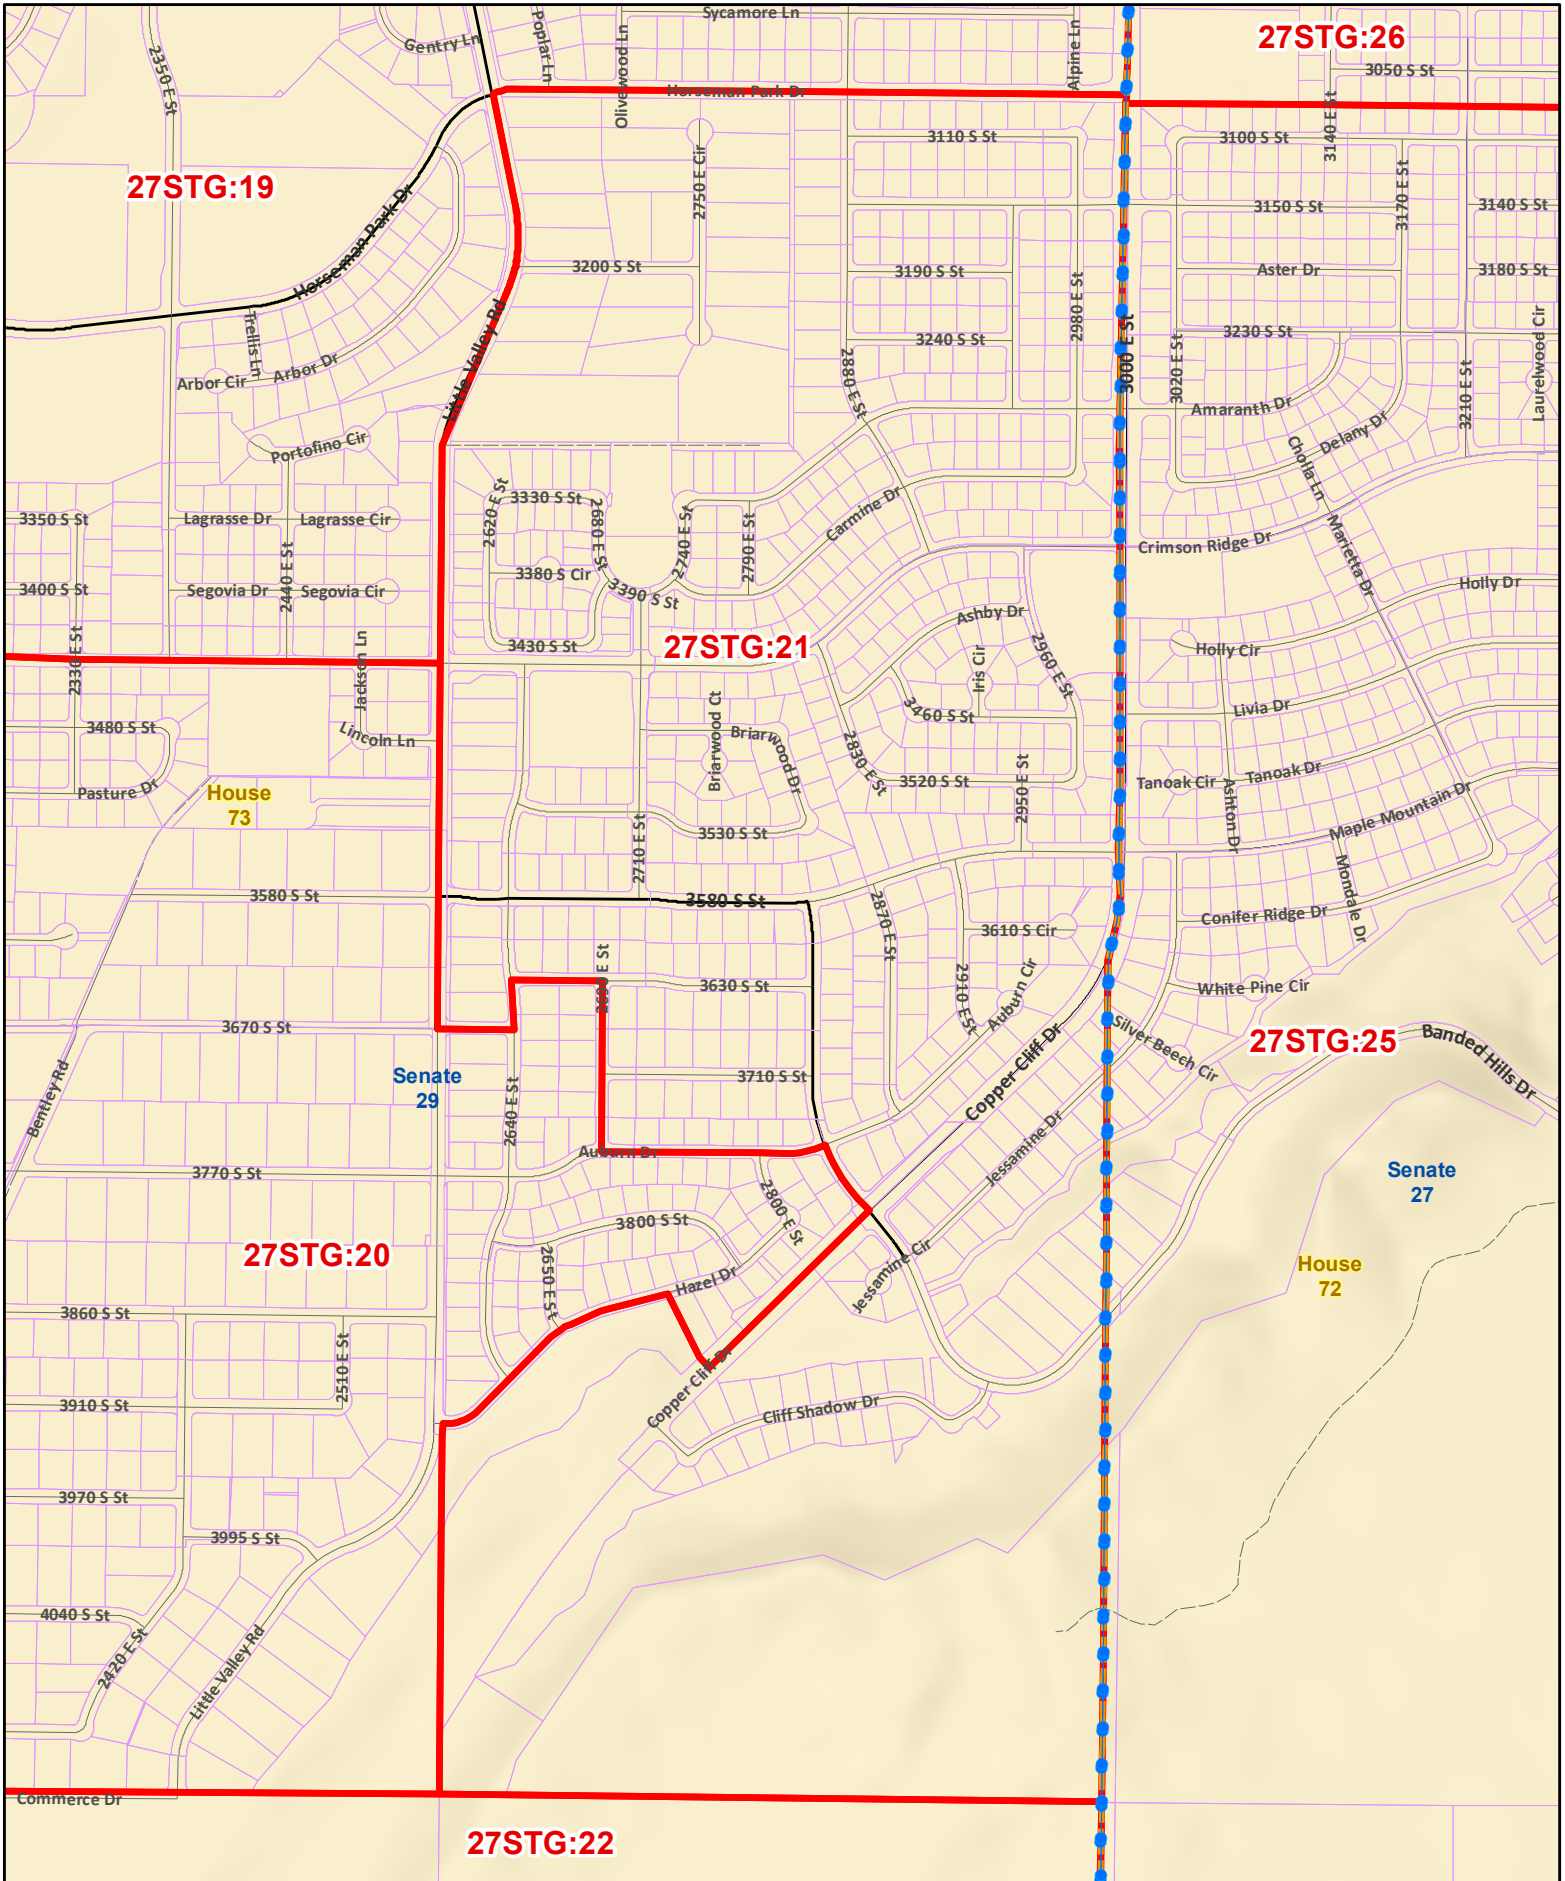

# Precinct 27STG:21

### Legend

- Voting Precincts
- Parcels

- Utah Senate Districts
- Utah House Districts

School Board Dist. 3

Disclaimer: This map was created for informational purposes only and should not be used to find exact locations of property boundaries. Washington County makes no claim to the accuracy or completeness of the data used and assumes no legal liability for mistakes or errors in this data. Data are subject to change.