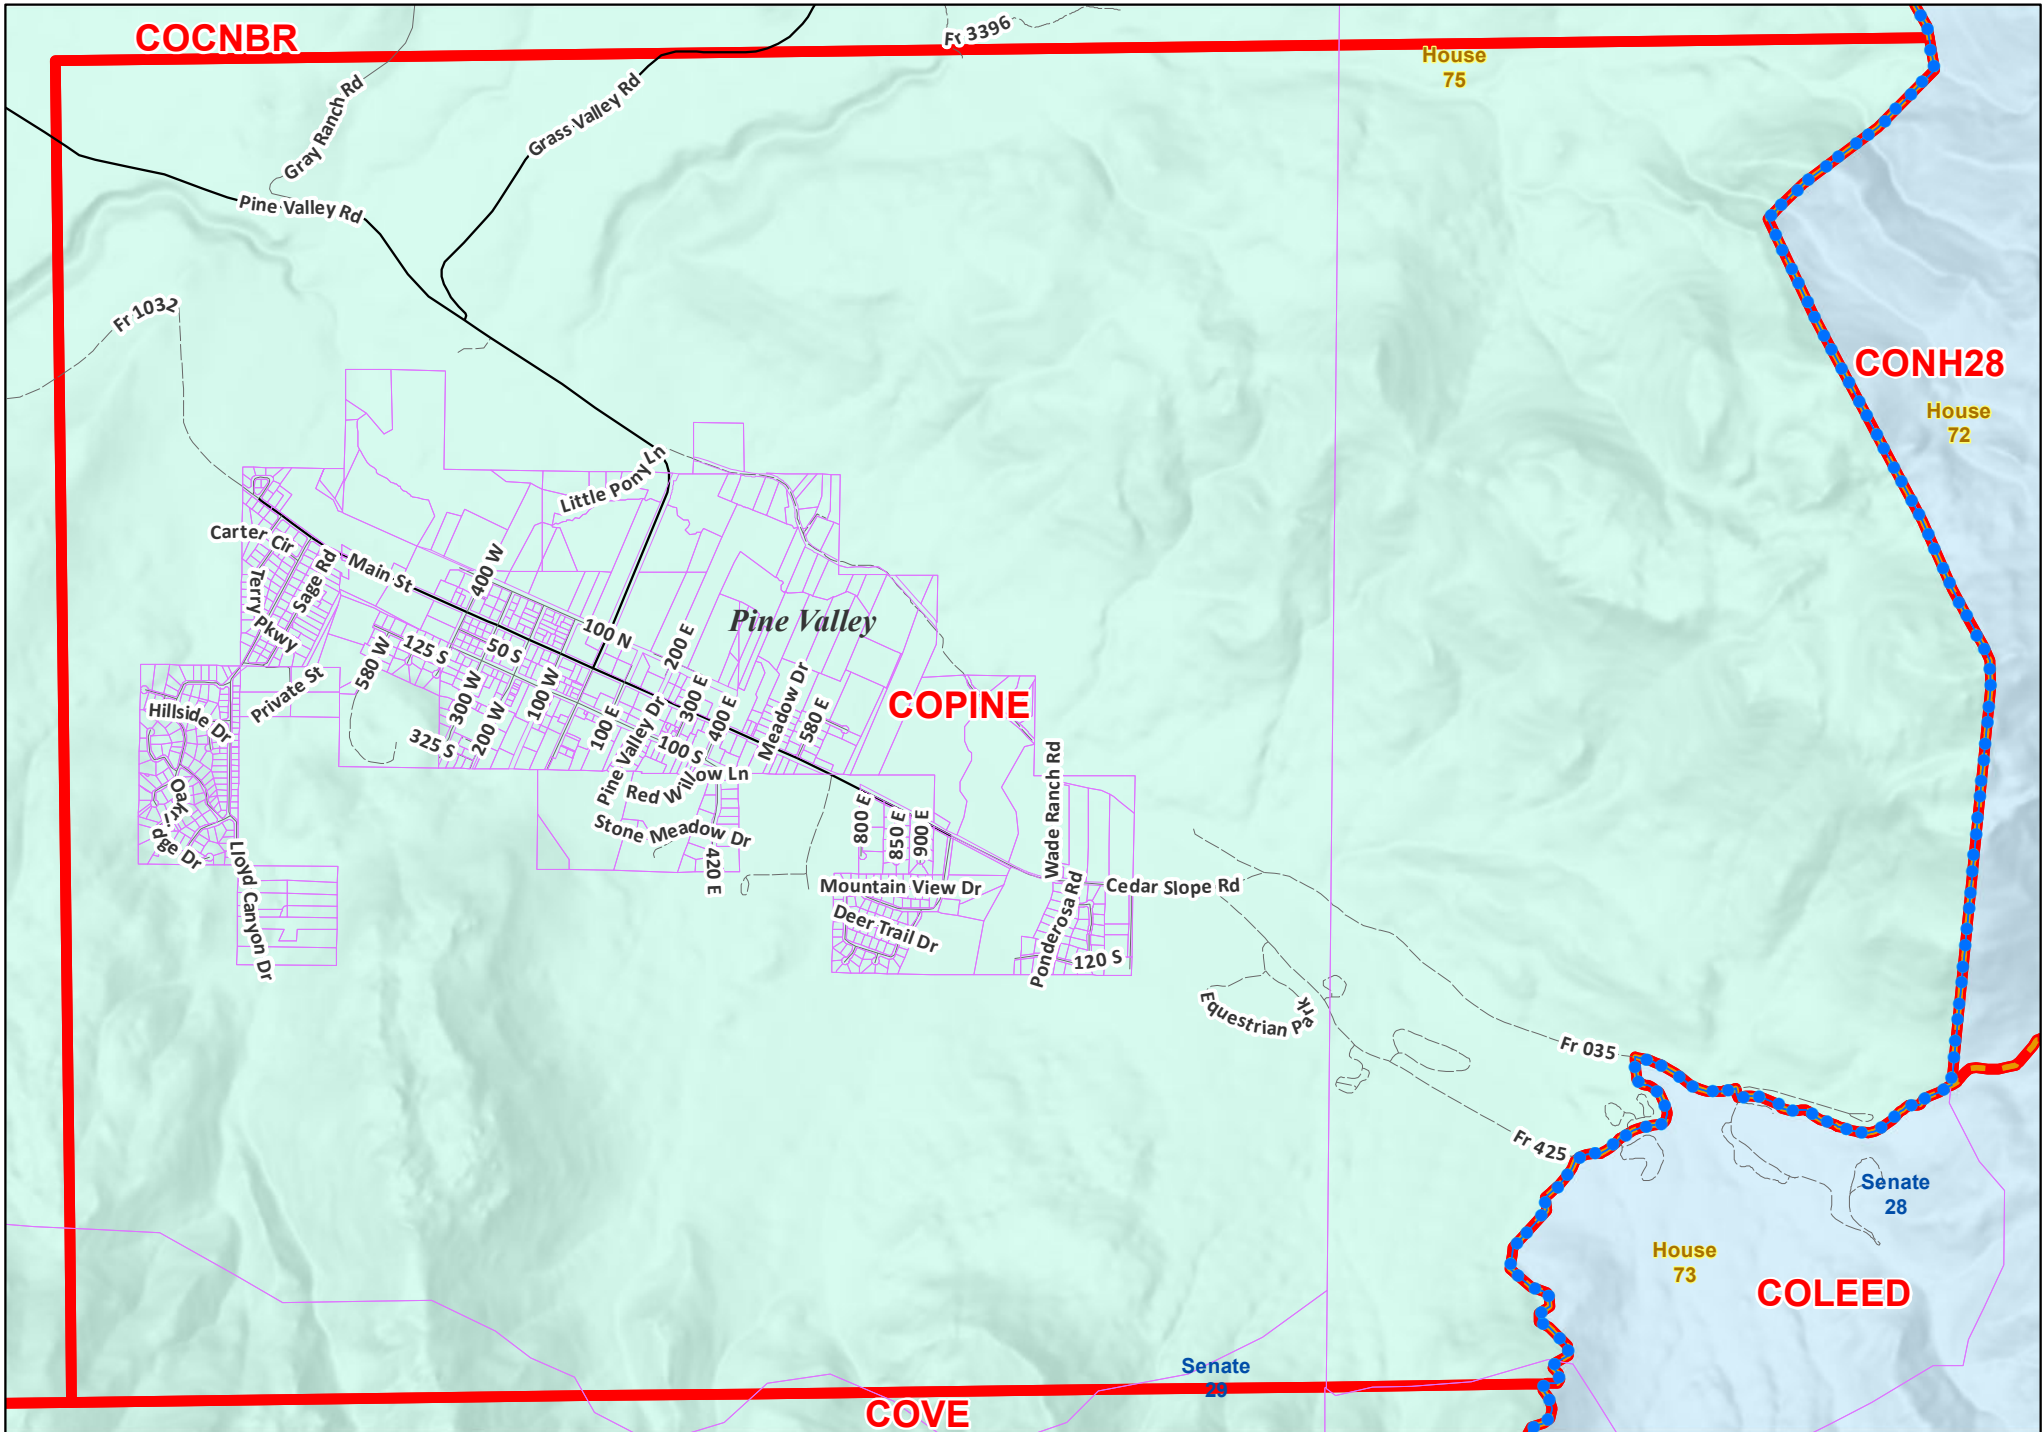

Precinct COPINE

Legend

- Voting Precincts
- Utah Senate Districts
- School Board Dist. 1
- Parcels
- Utah House Districts
- School Board Dist. 5

Disclaimer: This map was created for informational purposes only and should not be used to find exact locations of property boundaries. Washington County makes no claim to the accuracy or completeness of the data used and assumes no legal liability for mistakes or errors in this data. Data are subject to change.