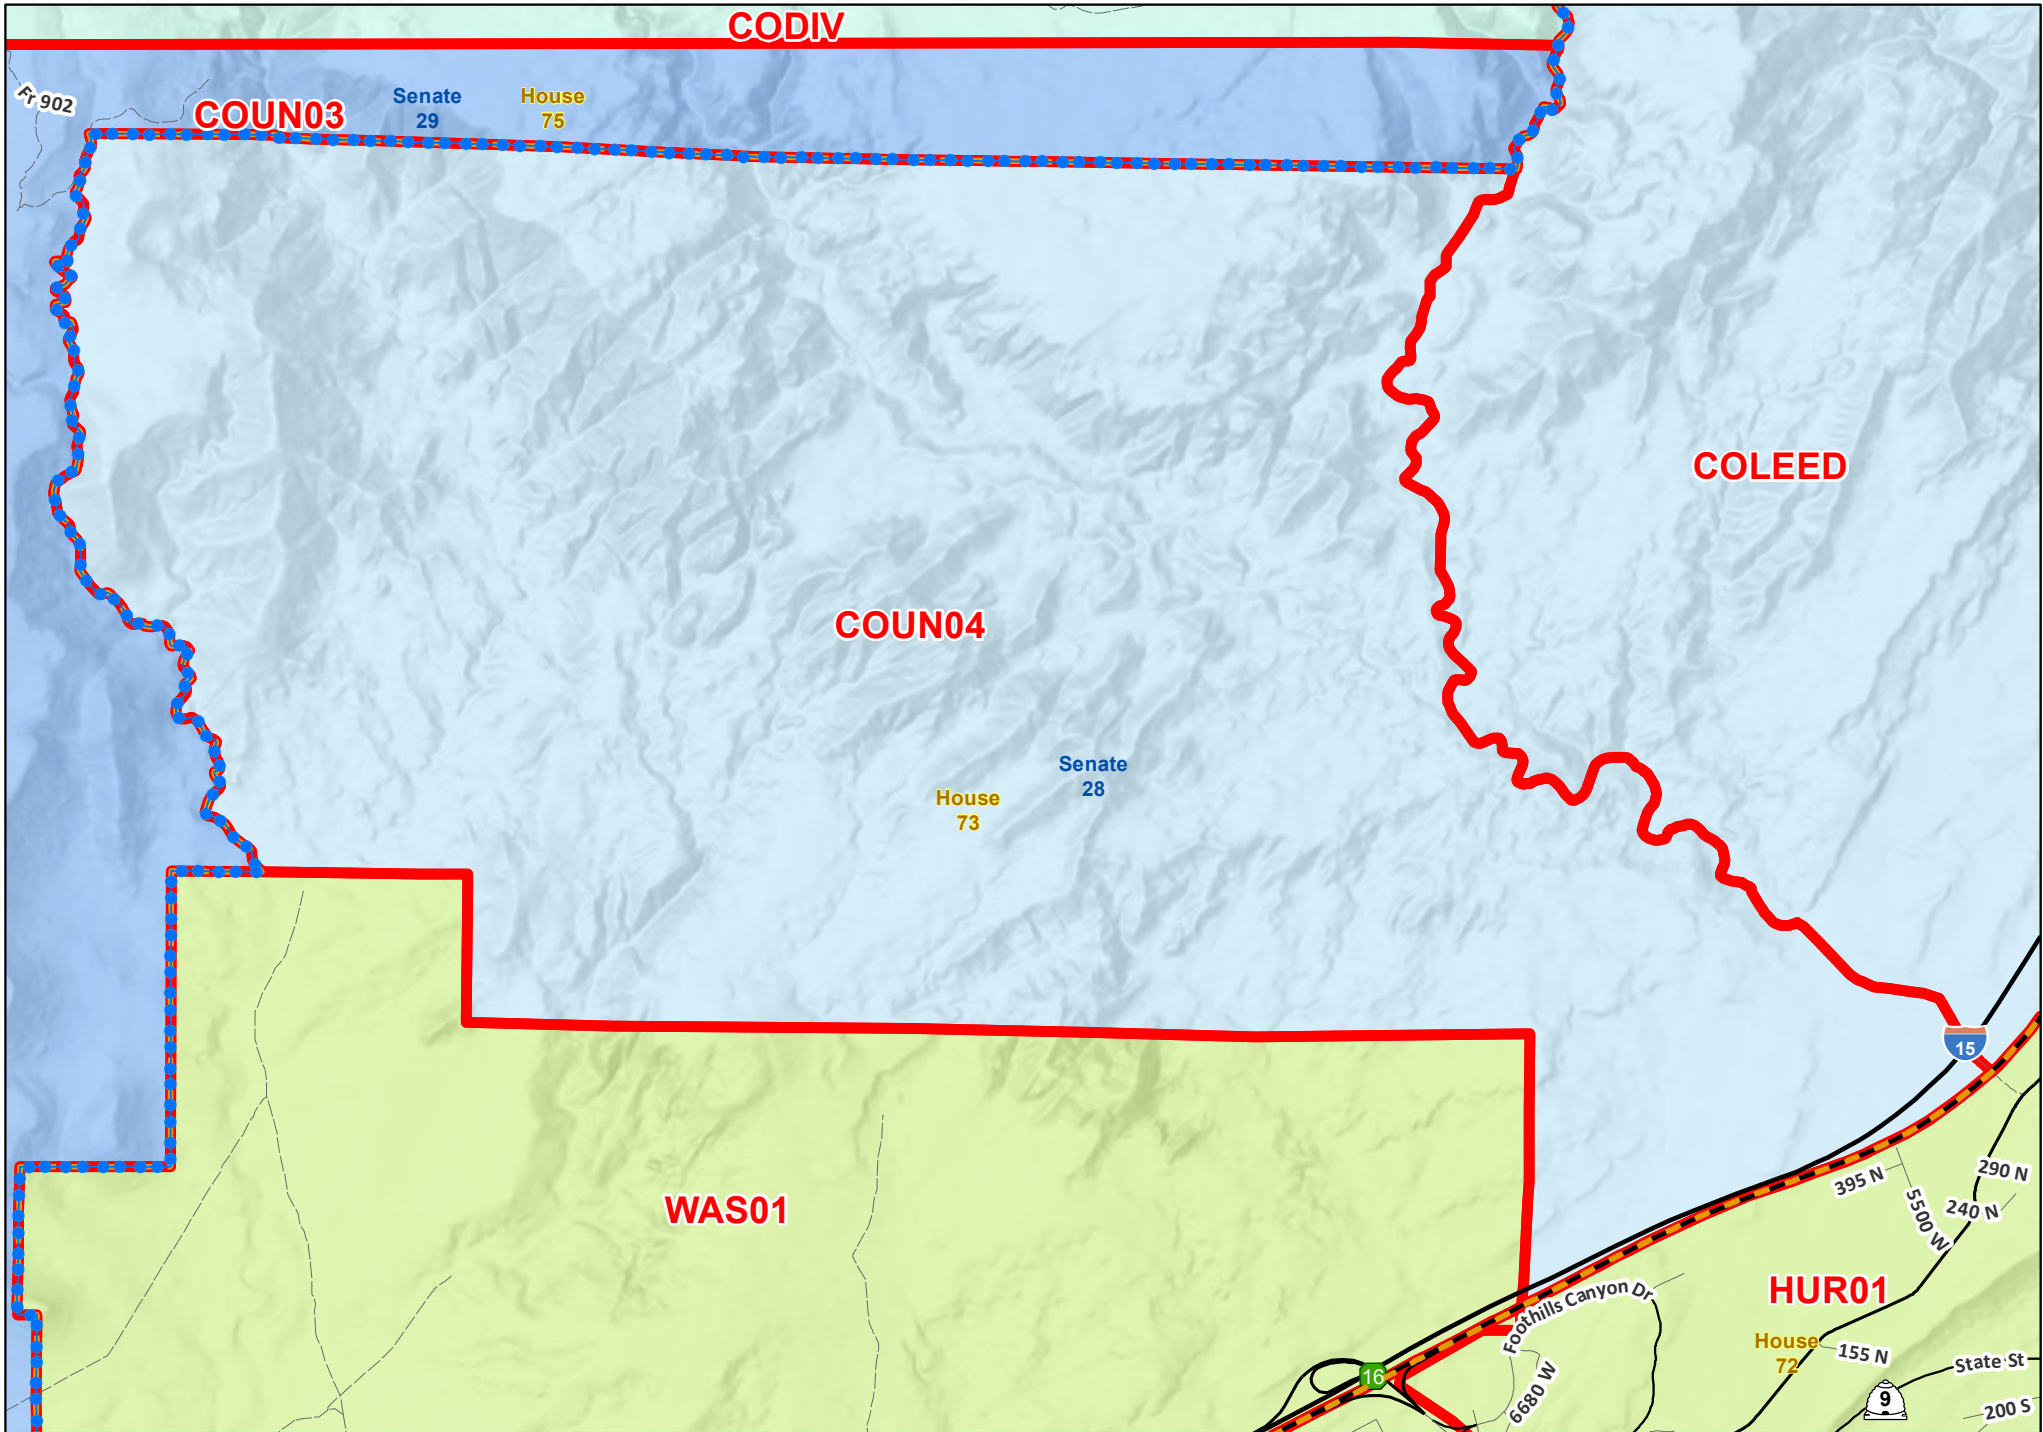

Precinct COUN04

Legend

Voting Precincts

Utah House Districts

School Board Dist. 2

School Board Dist. 6

Utah Senate Districts

School Board Dist. 1

School Board Dist. 5

0 0.425 0.85 Miles

Disclaimer: This map was created for informational purposes only and should not be used to find exact locations of property boundaries. Washington County makes no claim to the accuracy or completeness of the data used and assumes no legal liability for mistakes or errors in this data. Data are subject to change.