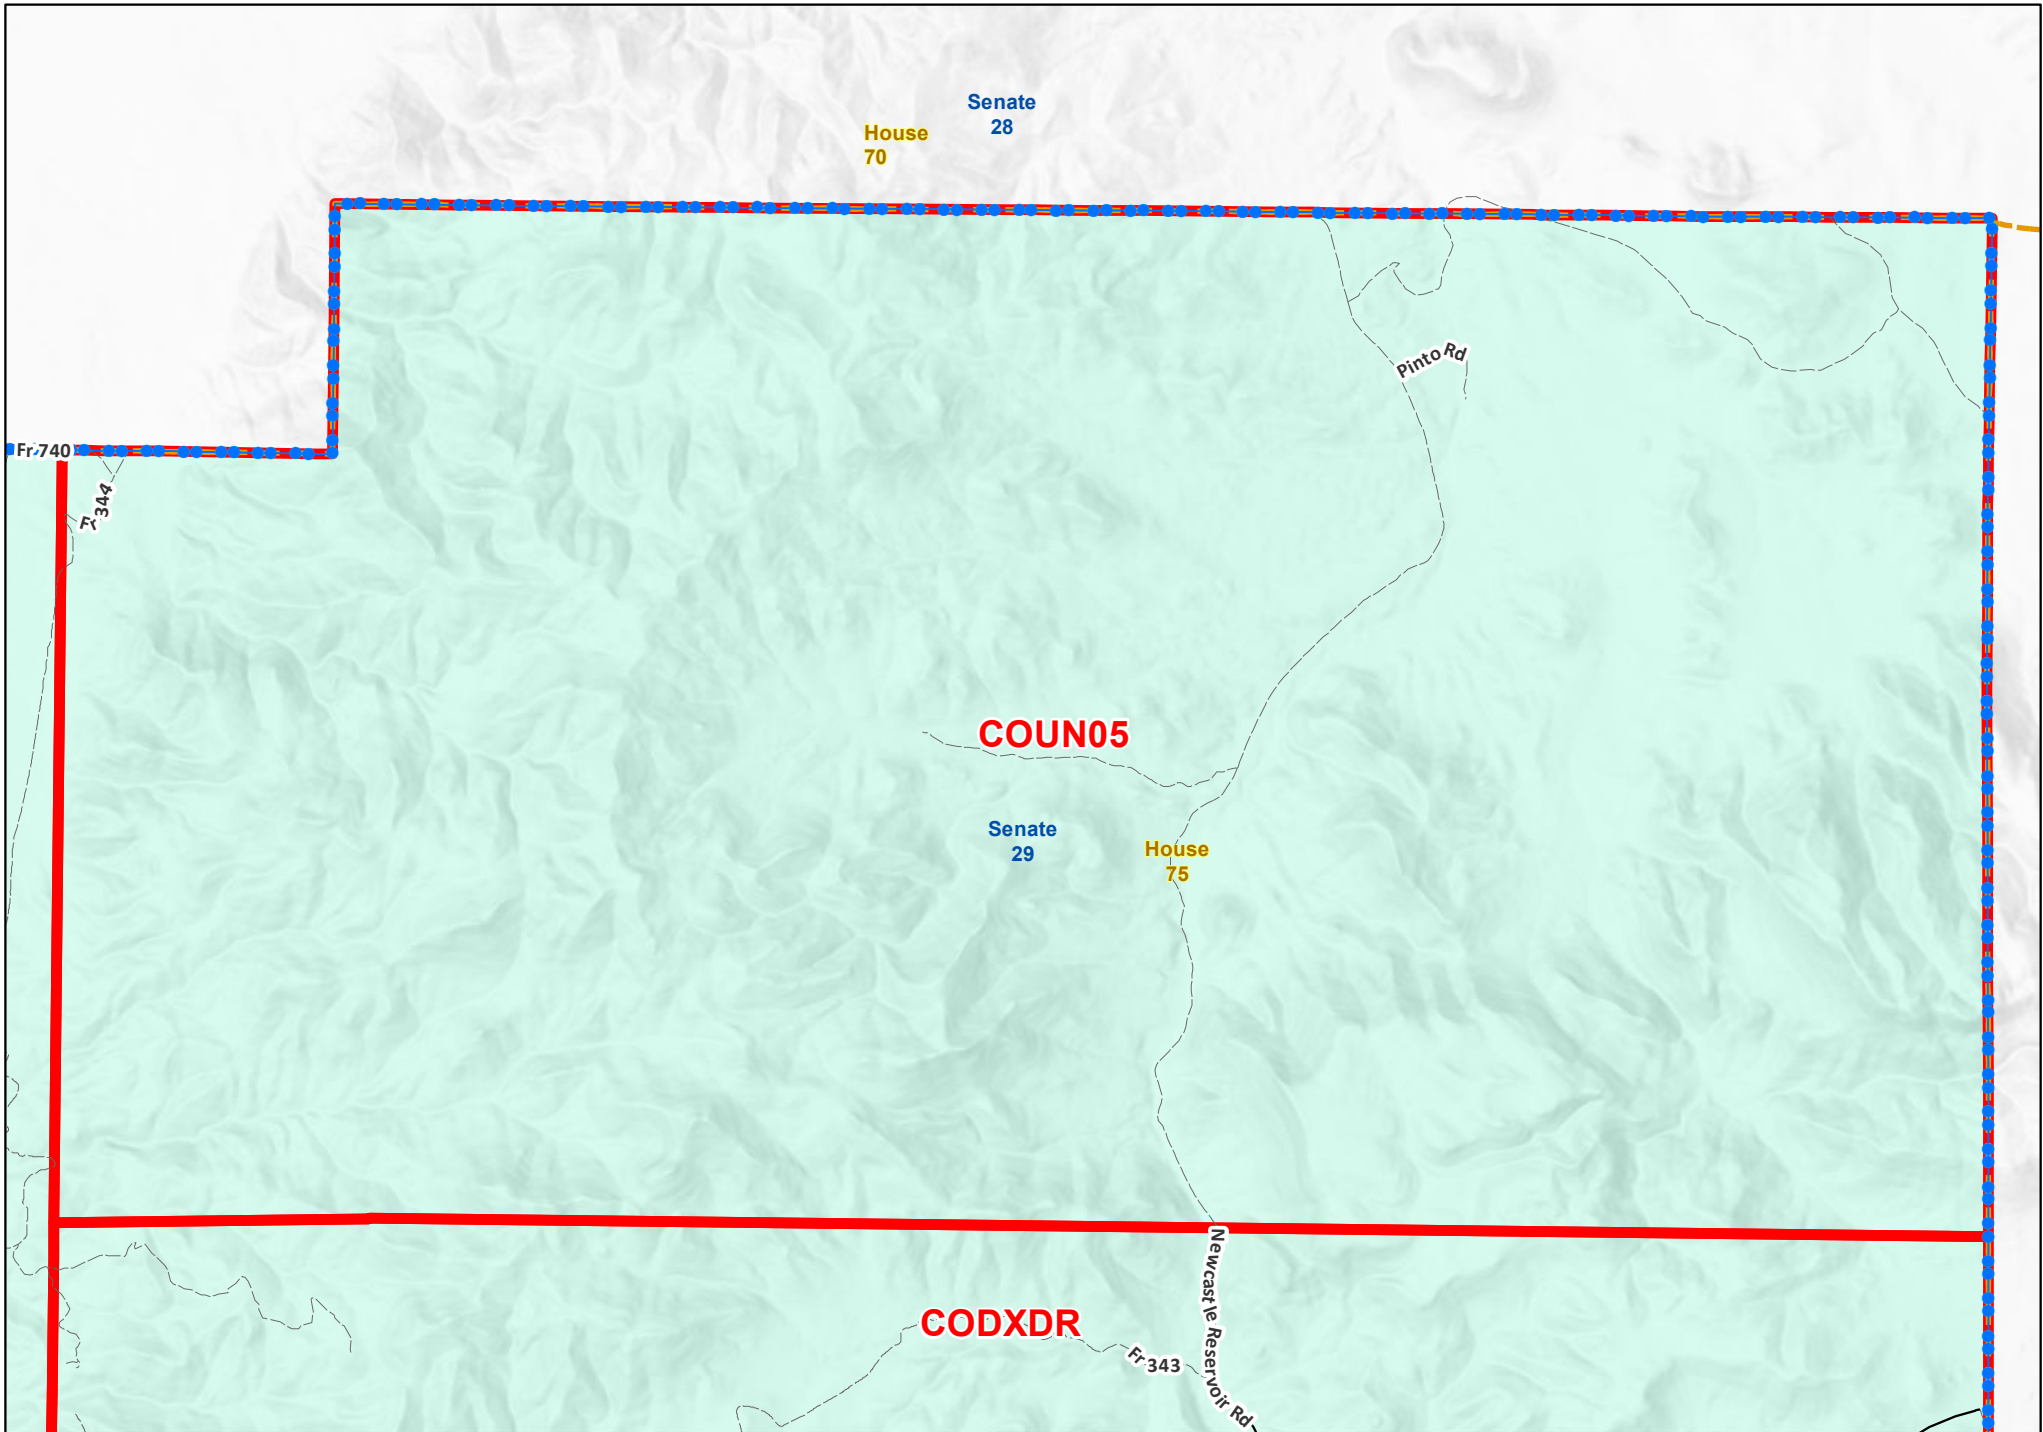

Precinct COUN05

Legend

- Voting Precincts
- Utah Senate Districts
- Utah House Districts
- School Board Dist. 1

Disclaimer: This map was created for informational purposes only and should not be used to find exact locations of property boundaries. Washington County makes no claim to the accuracy or completeness of the data used and assumes no legal liability for mistakes or errors in this data. Data are subject to change.