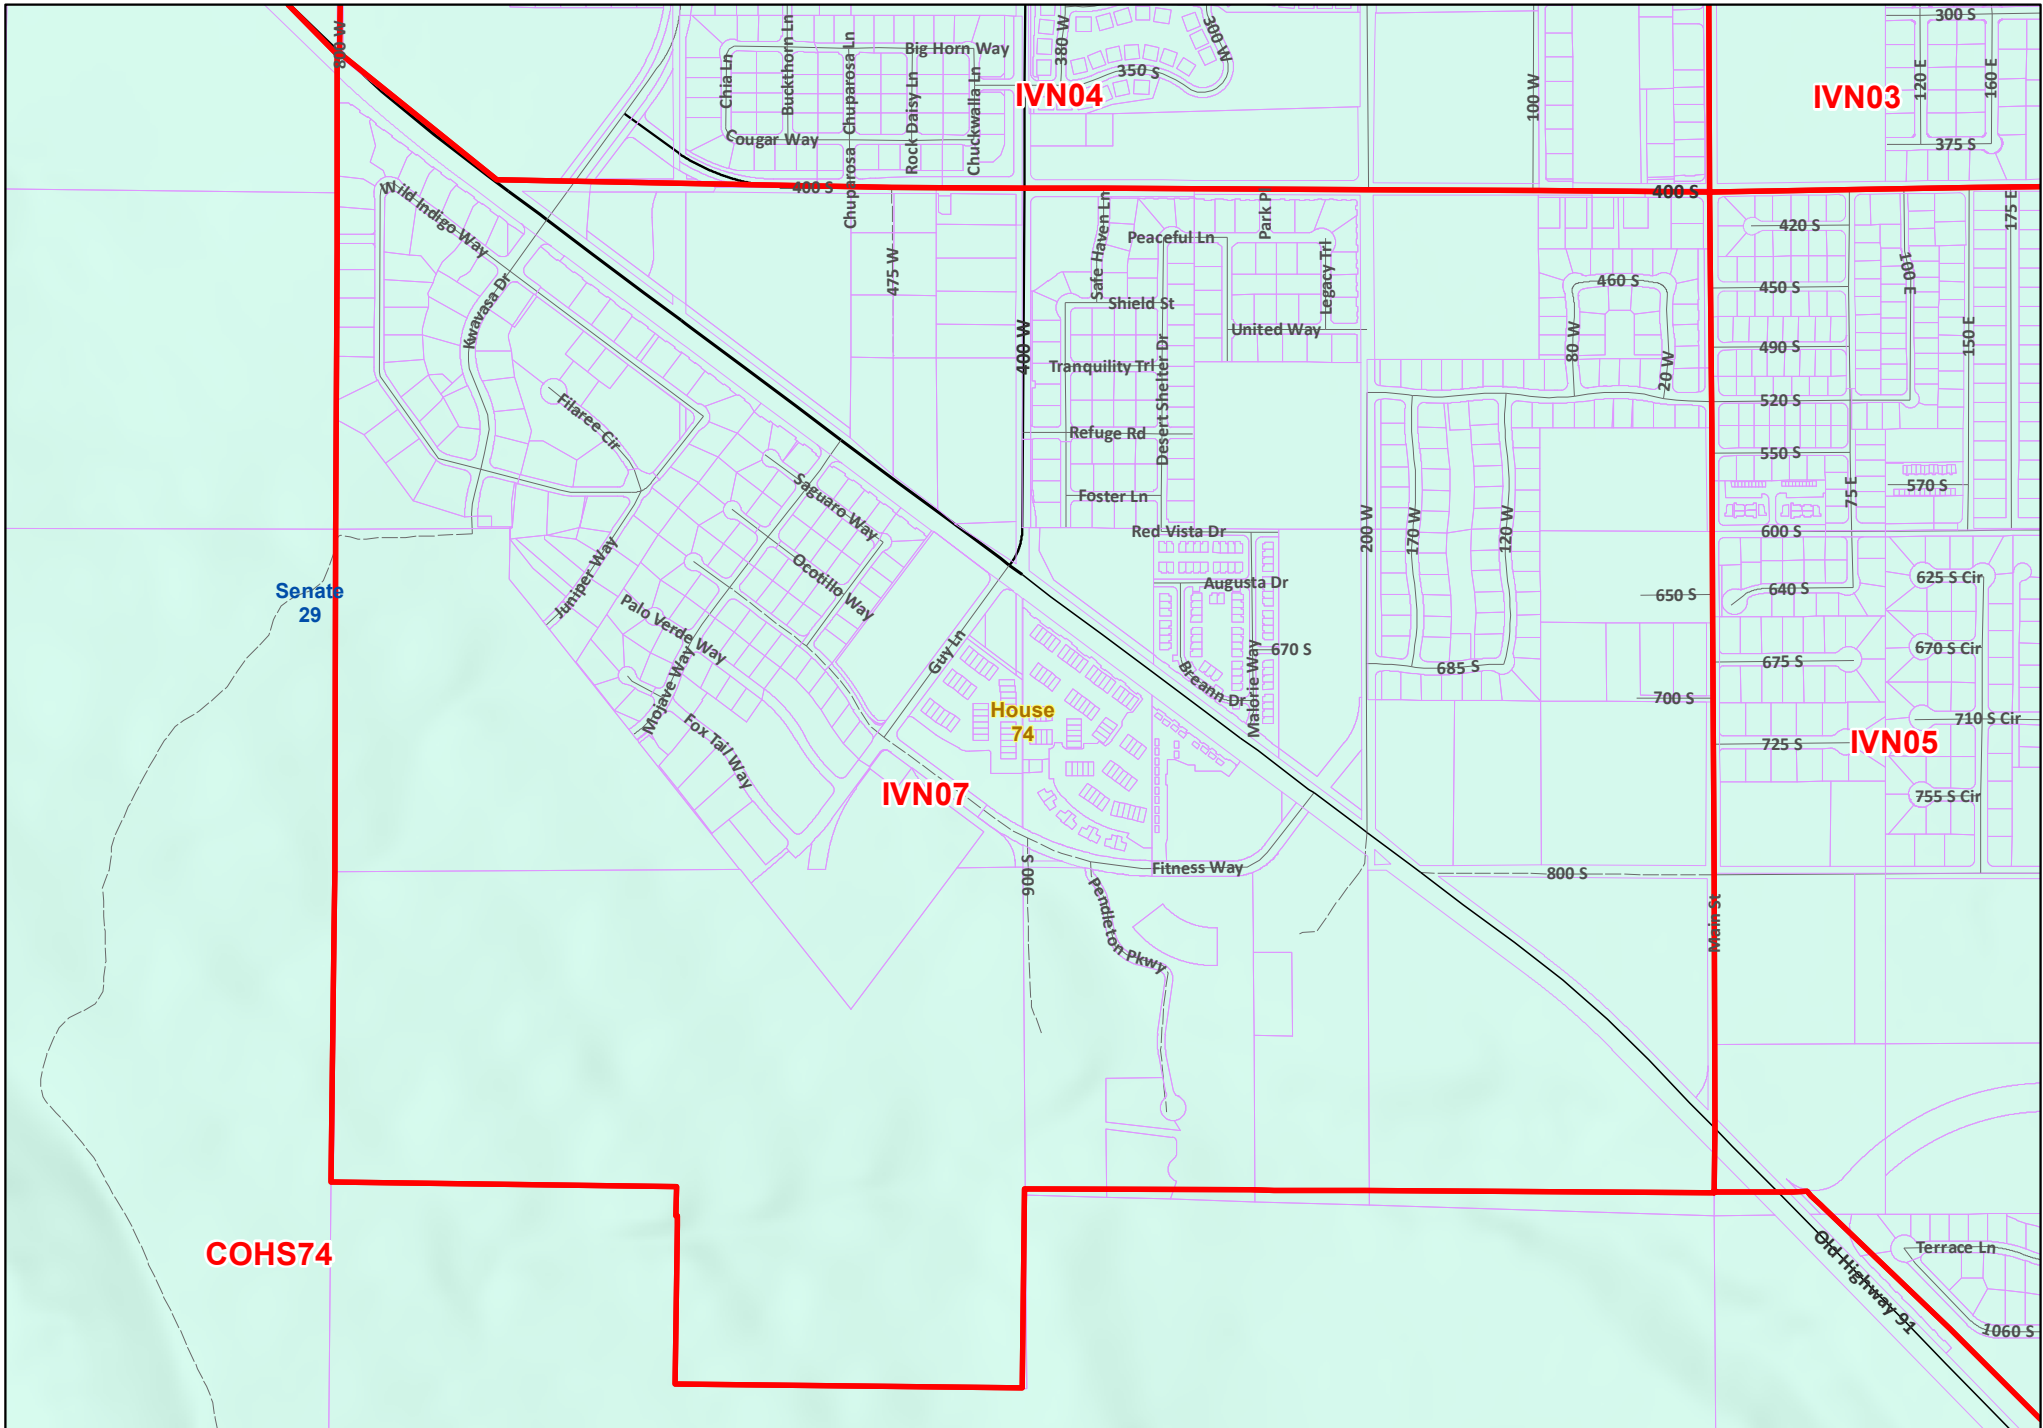

Precinct IVN07

Legend

- Voting Precincts
- Utah Senate Districts
- School Board Dist. 1
- Parcels
- Utah House Districts

0 0.075 0.15
Miles

Disclaimer: This map was created for informational purposes only and should not be used to find exact locations of property boundaries. Washington County makes no claim to the accuracy or completeness of the data used and assumes no legal liability for mistakes or errors in this data. Data are subject to change.