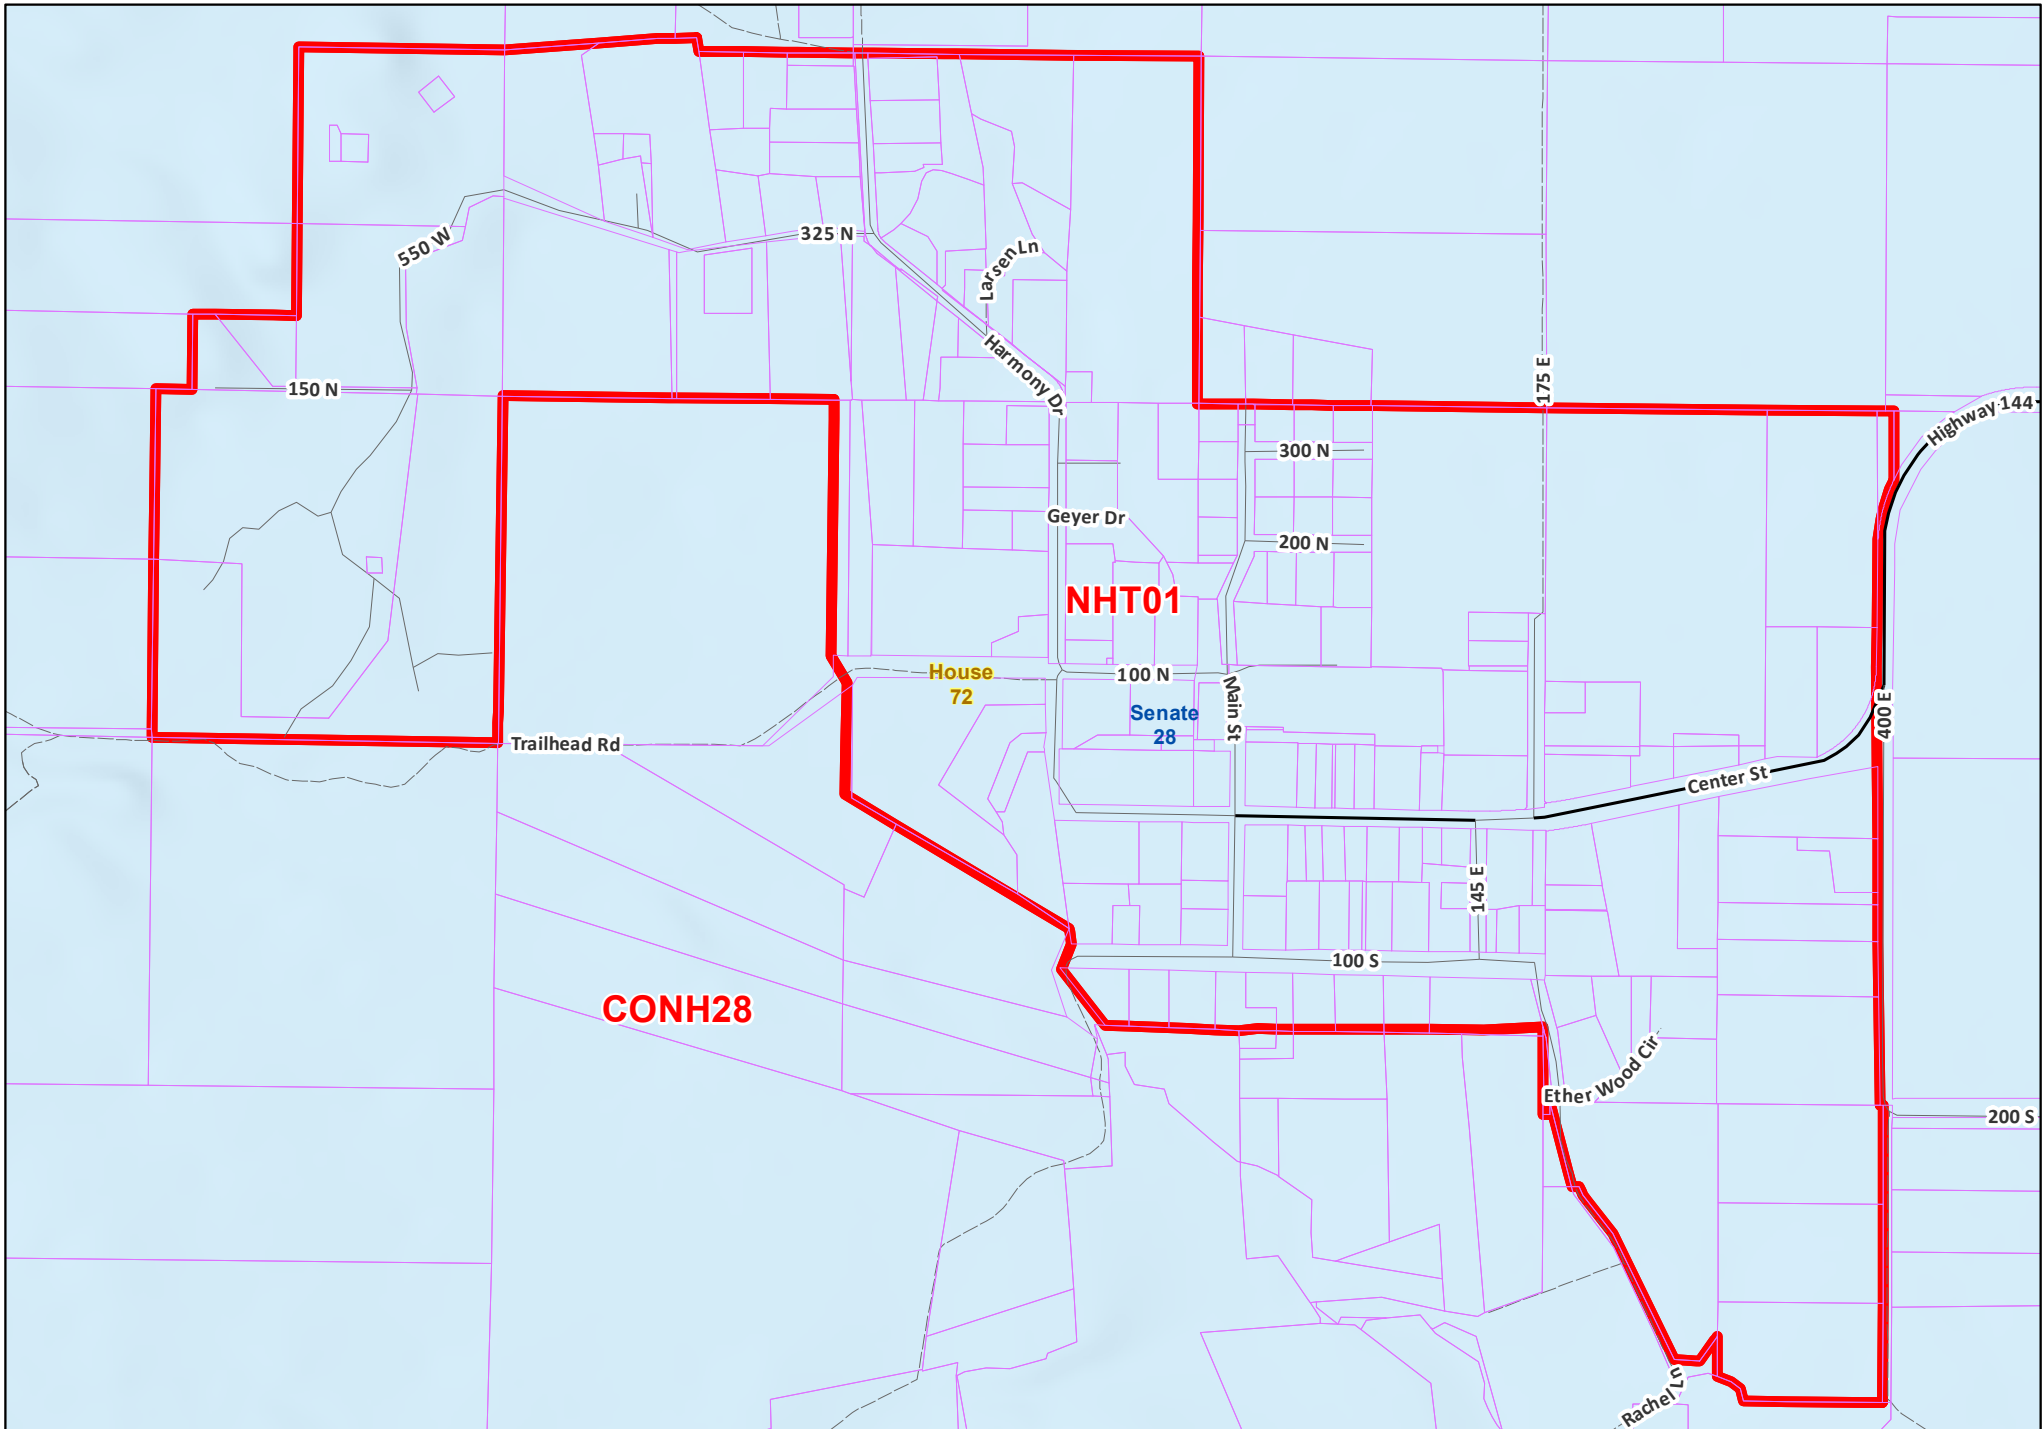

Precinct NHT01

Legend

Voting Precincts
 Parcels

Utah Senate Districts
 Utah House Districts

School Board Dist. 5

0 0.075 0.15 Miles

Disclaimer: This map was created for informational purposes only and should not be used to find exact locations of property boundaries. Washington County makes no claim to the accuracy or completeness of the data used and assumes no legal liability for mistakes or errors in this data. Data are subject to change.