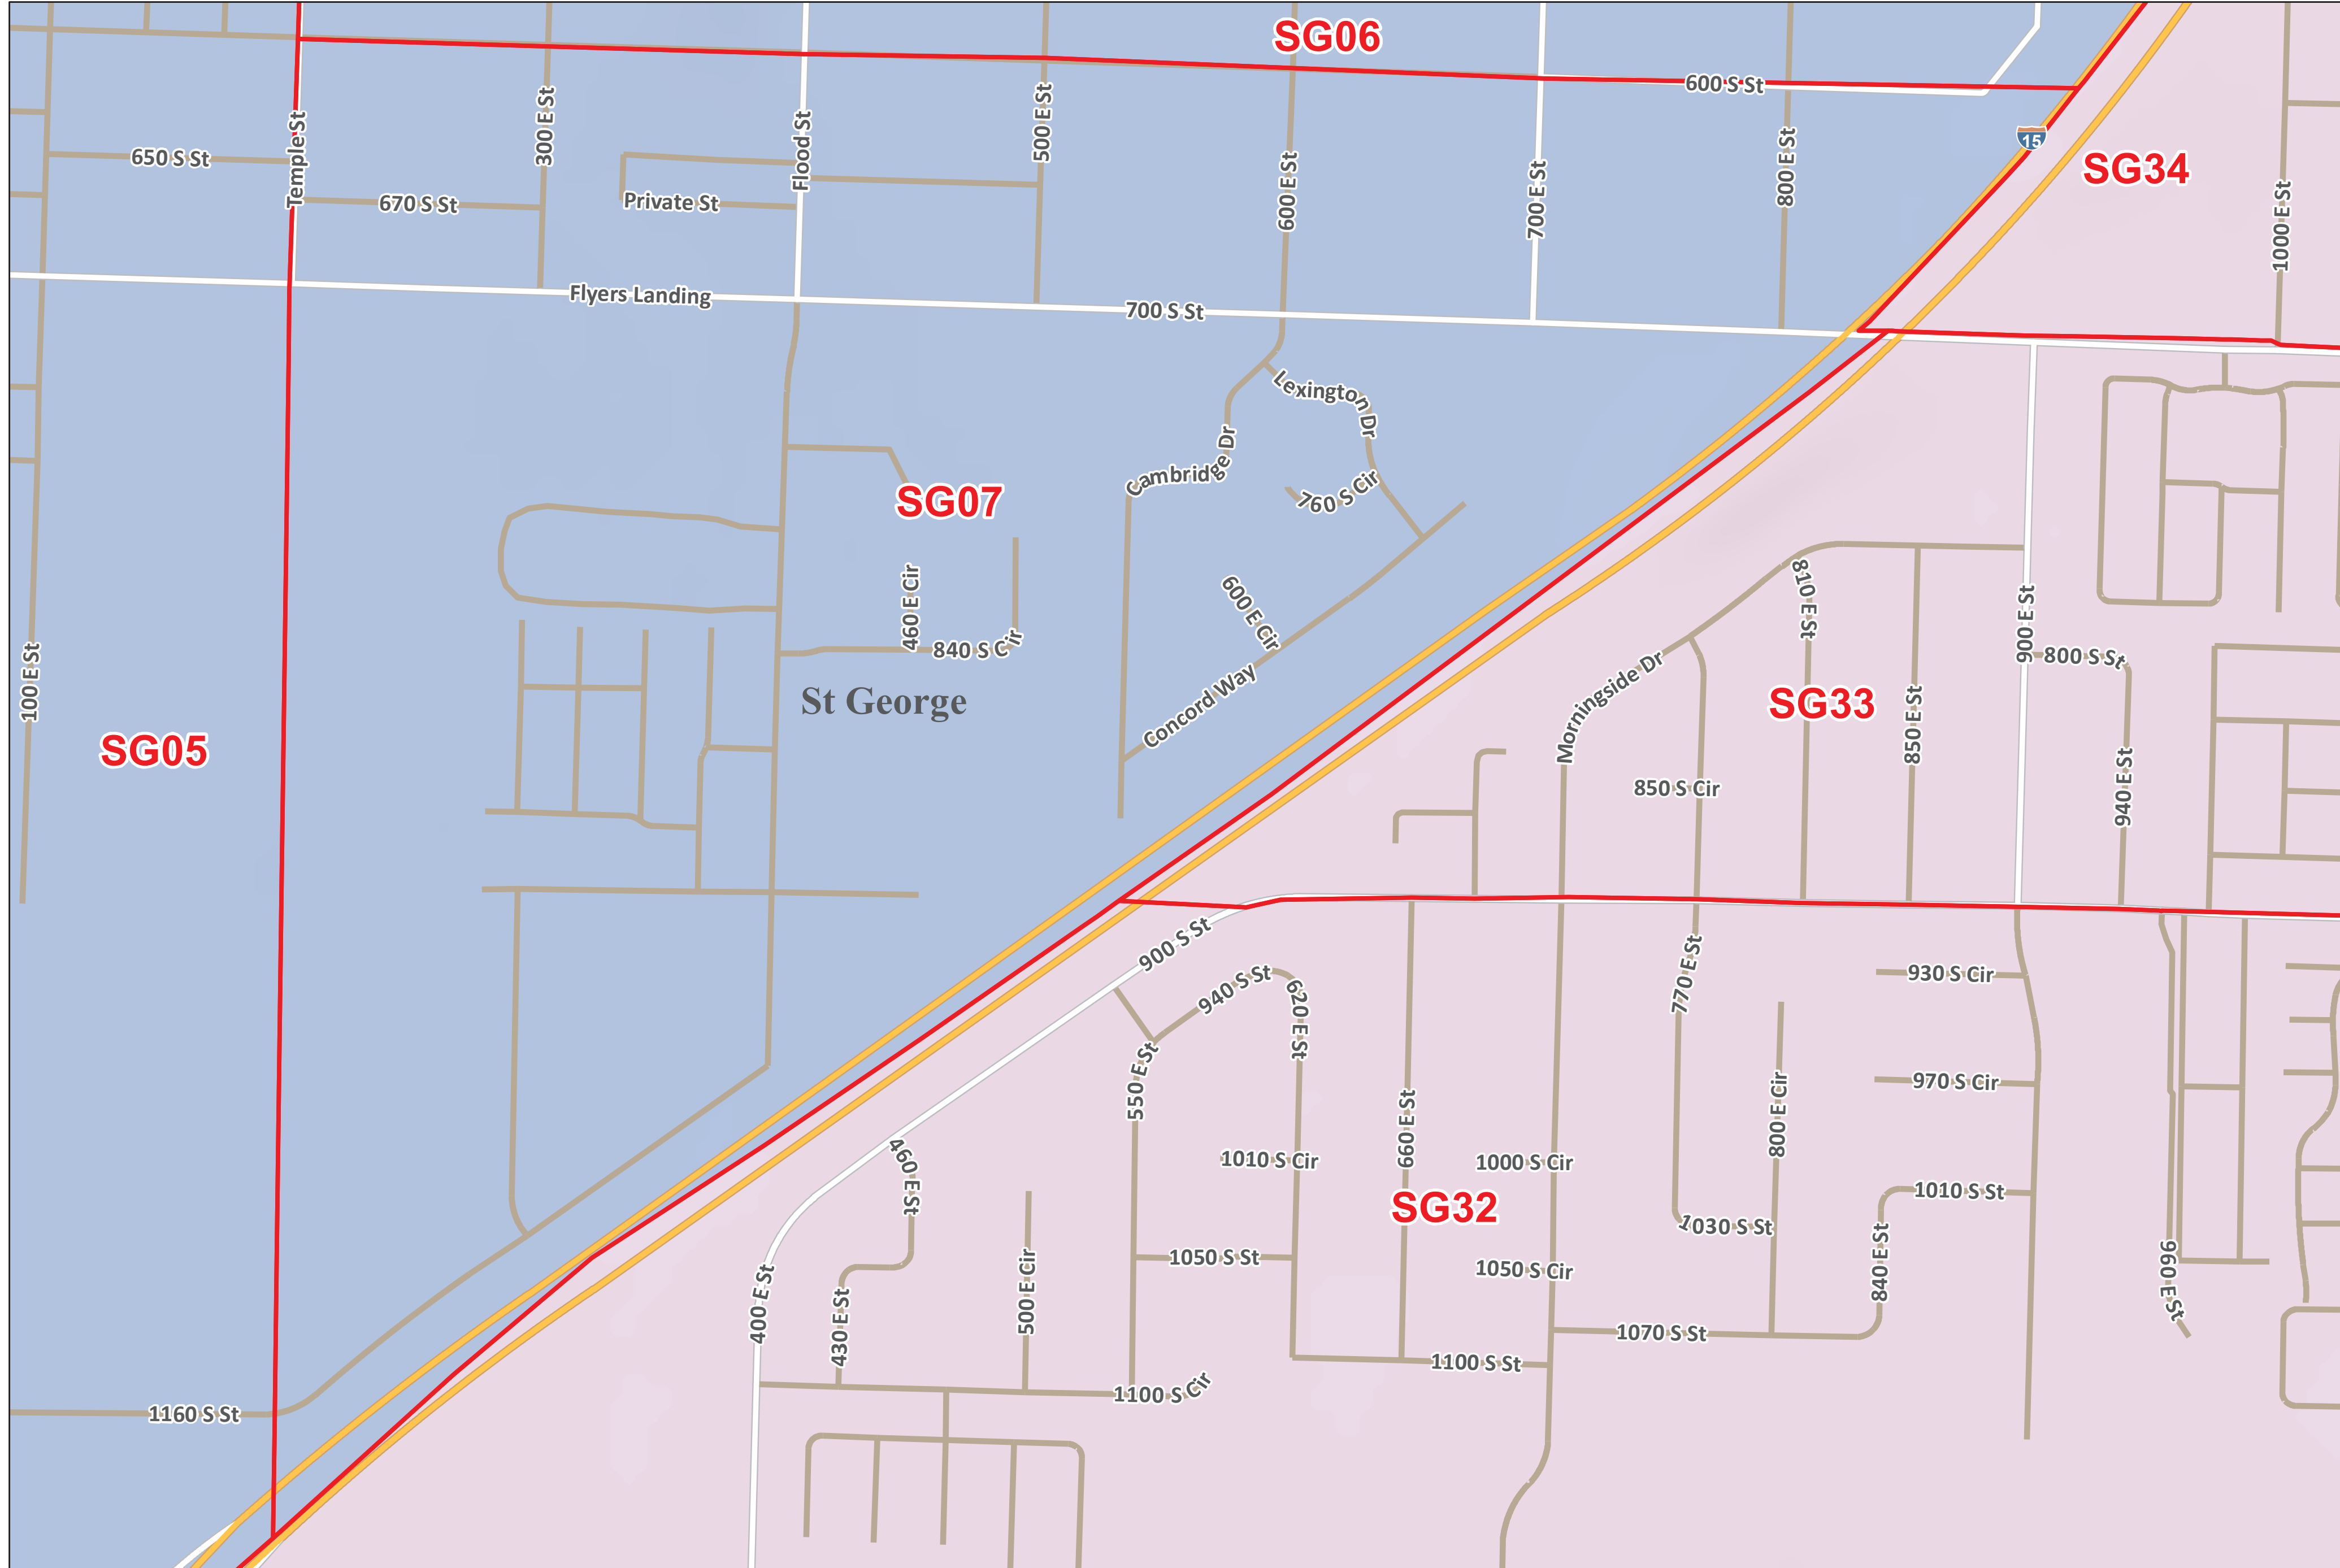

Precinct SG07

Legend

- Voting Precincts
- Municipalities

School Board Districts

- | | | | | | | | |
|--|---|--|---|--|---|--|---|
| | 1 | | 3 | | 5 | | 7 |
| | 2 | | 4 | | 6 | | |

Disclaimer: This map was created for informational purposes only and should not be used to find exact locations of property boundaries. Washington County makes no claim to the accuracy or completeness of the data used and assumes no legal liability for mistakes or errors in this data. Data are subject to change.