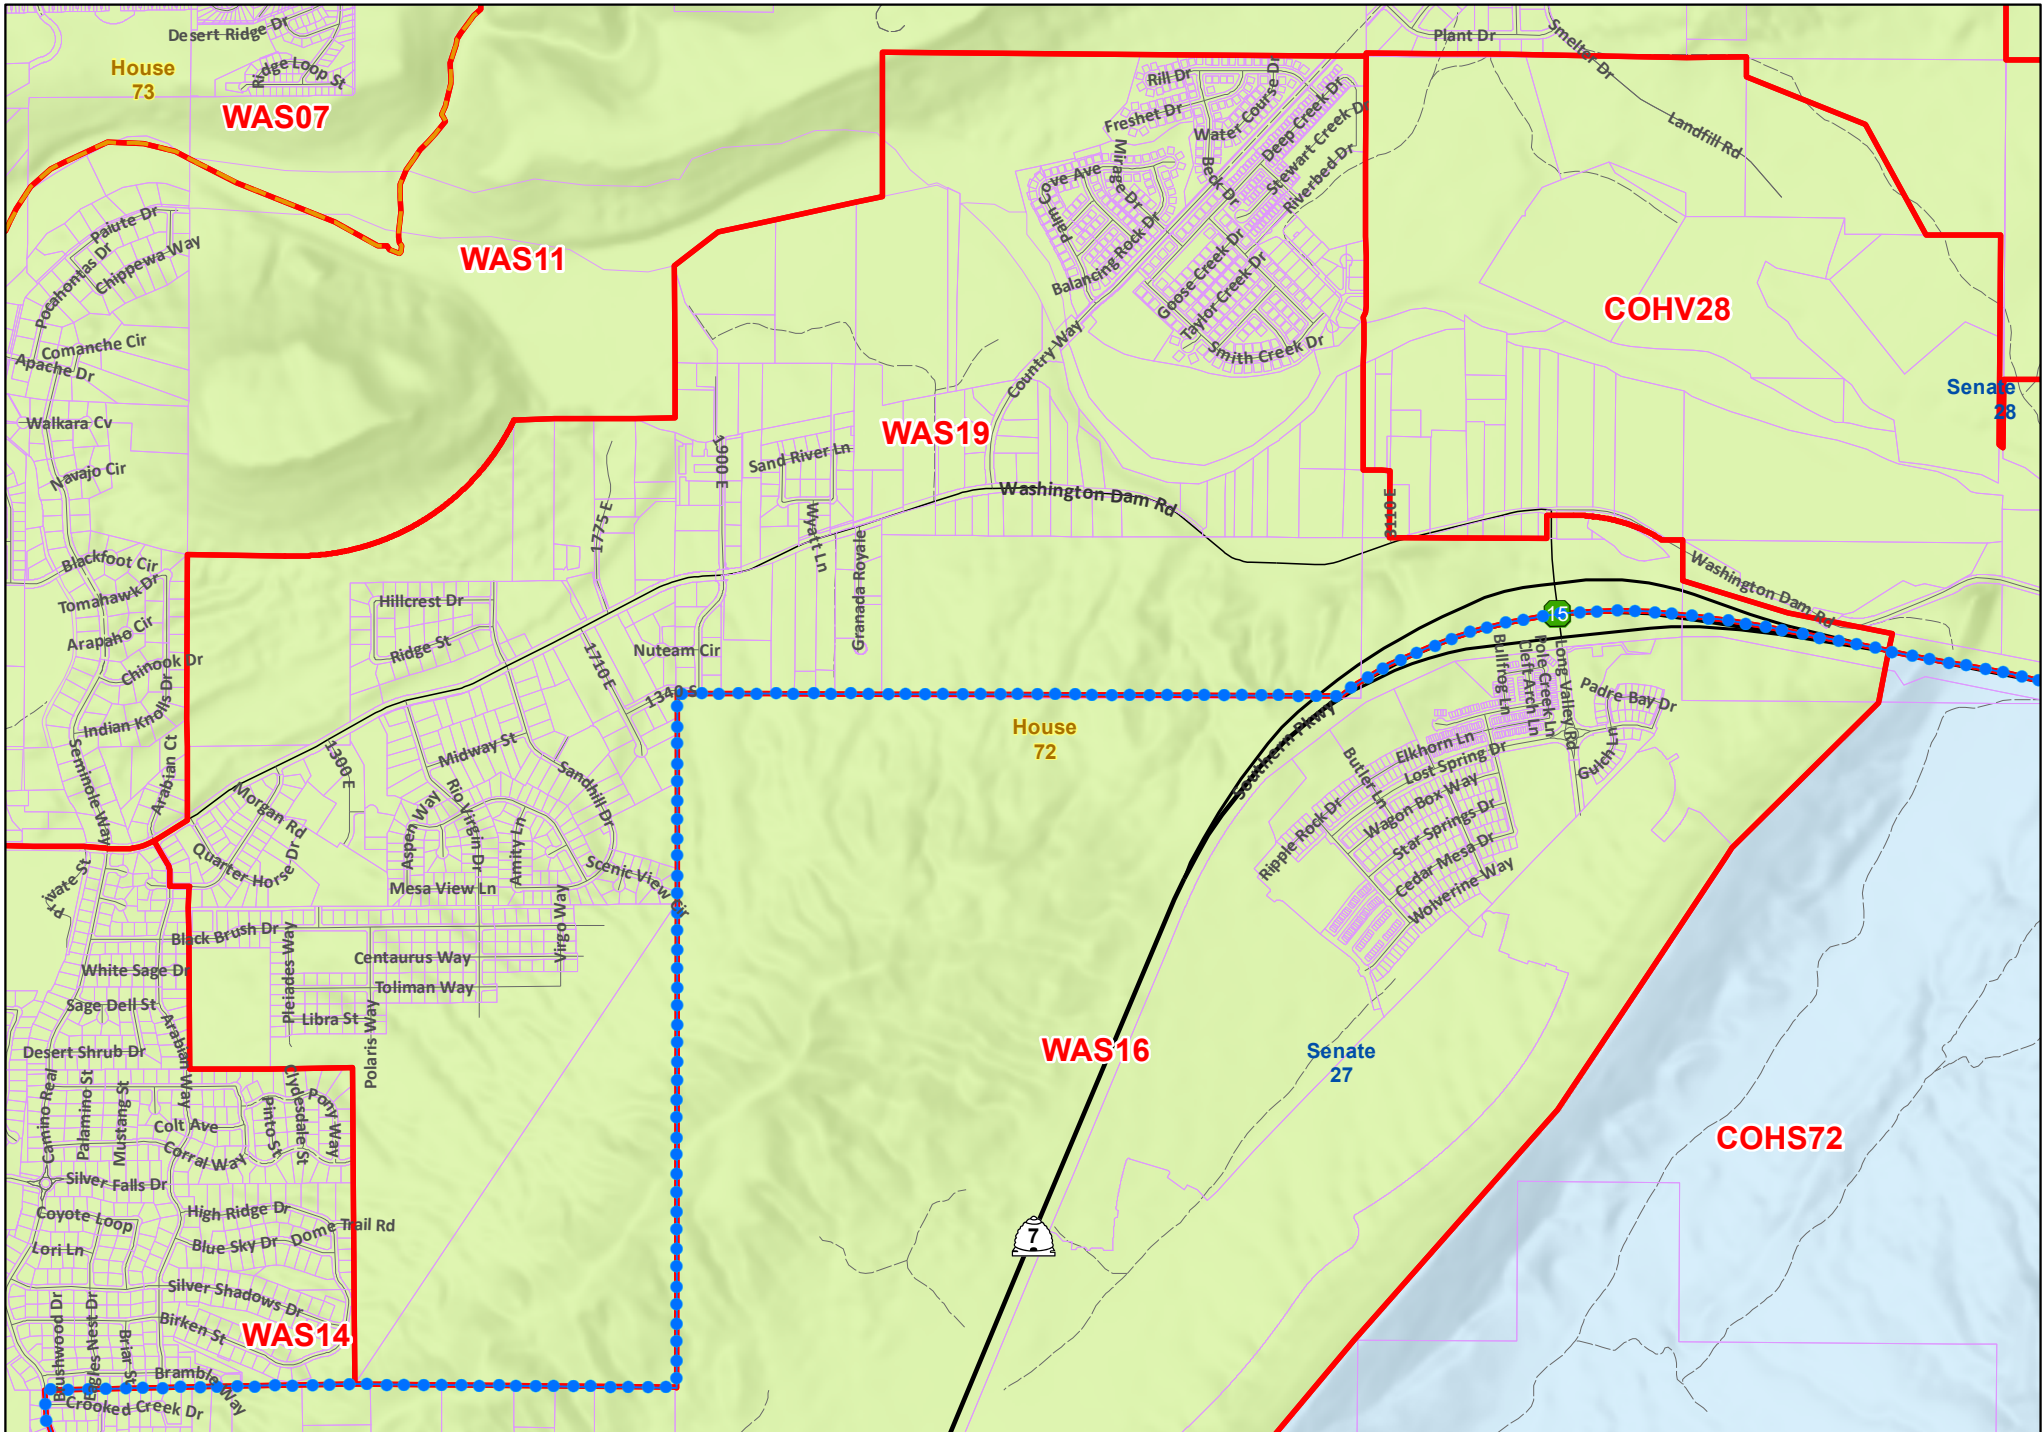

Precinct WAS19

Legend

- Voting Precincts
- Utah Senate Districts
- School Board Dist. 5
- Parcels
- Utah House Districts
- School Board Dist. 6

Disclaimer: This map was created for informational purposes only and should not be used to find exact locations of property boundaries. Washington County makes no claim to the accuracy or completeness of the data used and assumes no legal liability for mistakes or errors in this data. Data are subject to change.