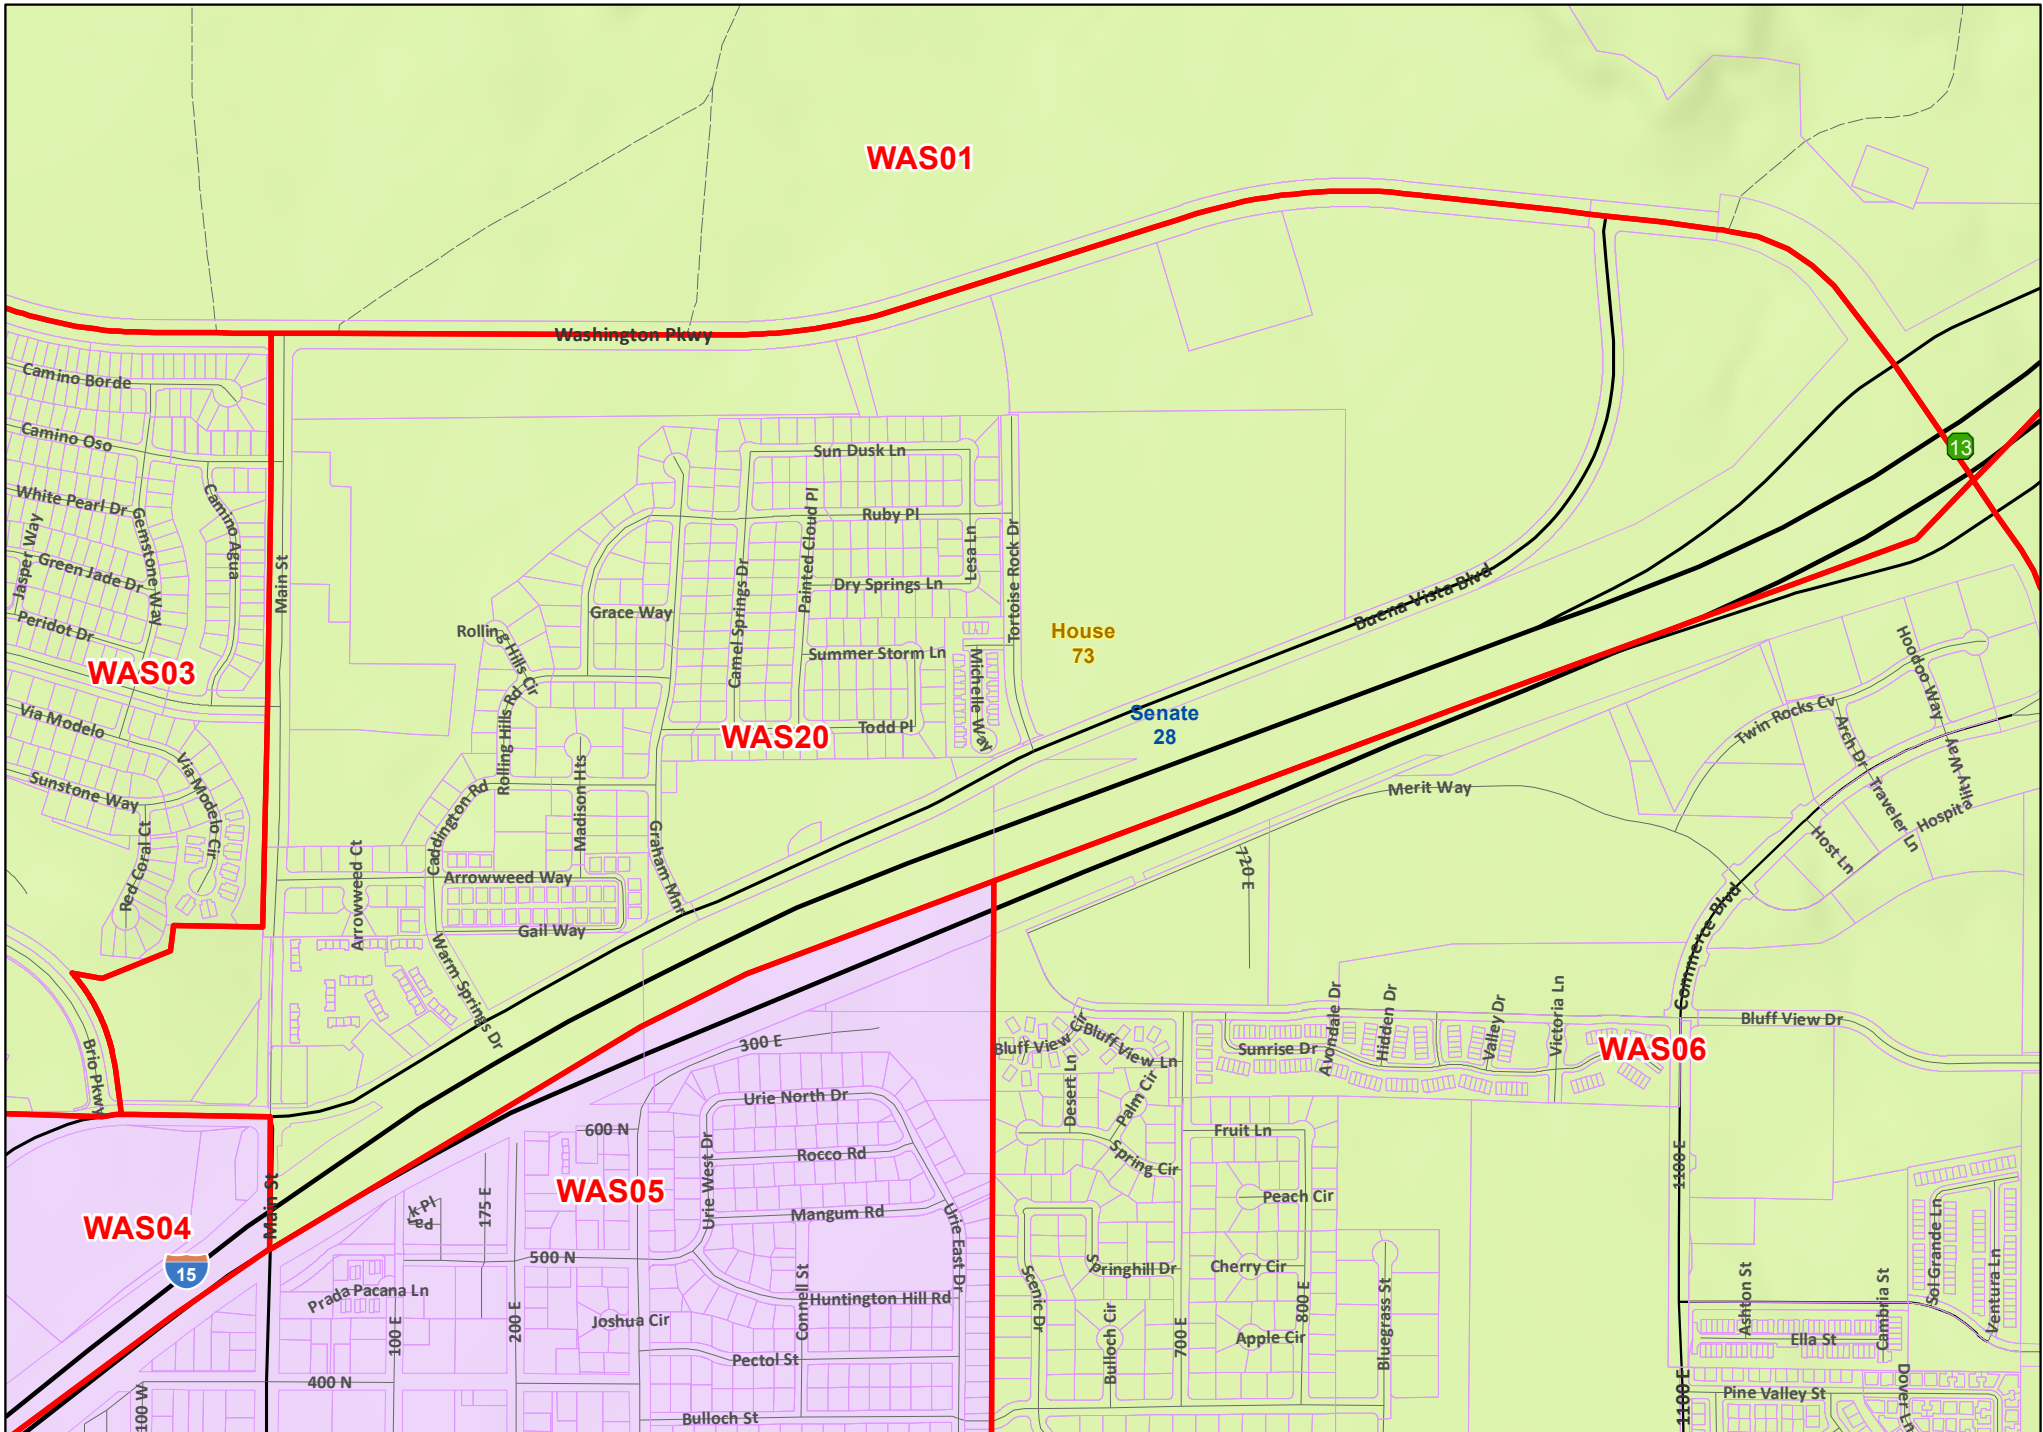

# Precinct WAS20

### Legend

Voting Precincts

Utah Senate Districts

School Board Dist. 4

Parcels

Utah House Districts

School Board Dist. 6

0 0.075 0.15 Miles

Disclaimer: This map was created for informational purposes only and should not be used to find exact locations of property boundaries. Washington County makes no claim to the accuracy or completeness of the data used and assumes no legal liability for mistakes or errors in this data. Data are subject to change.