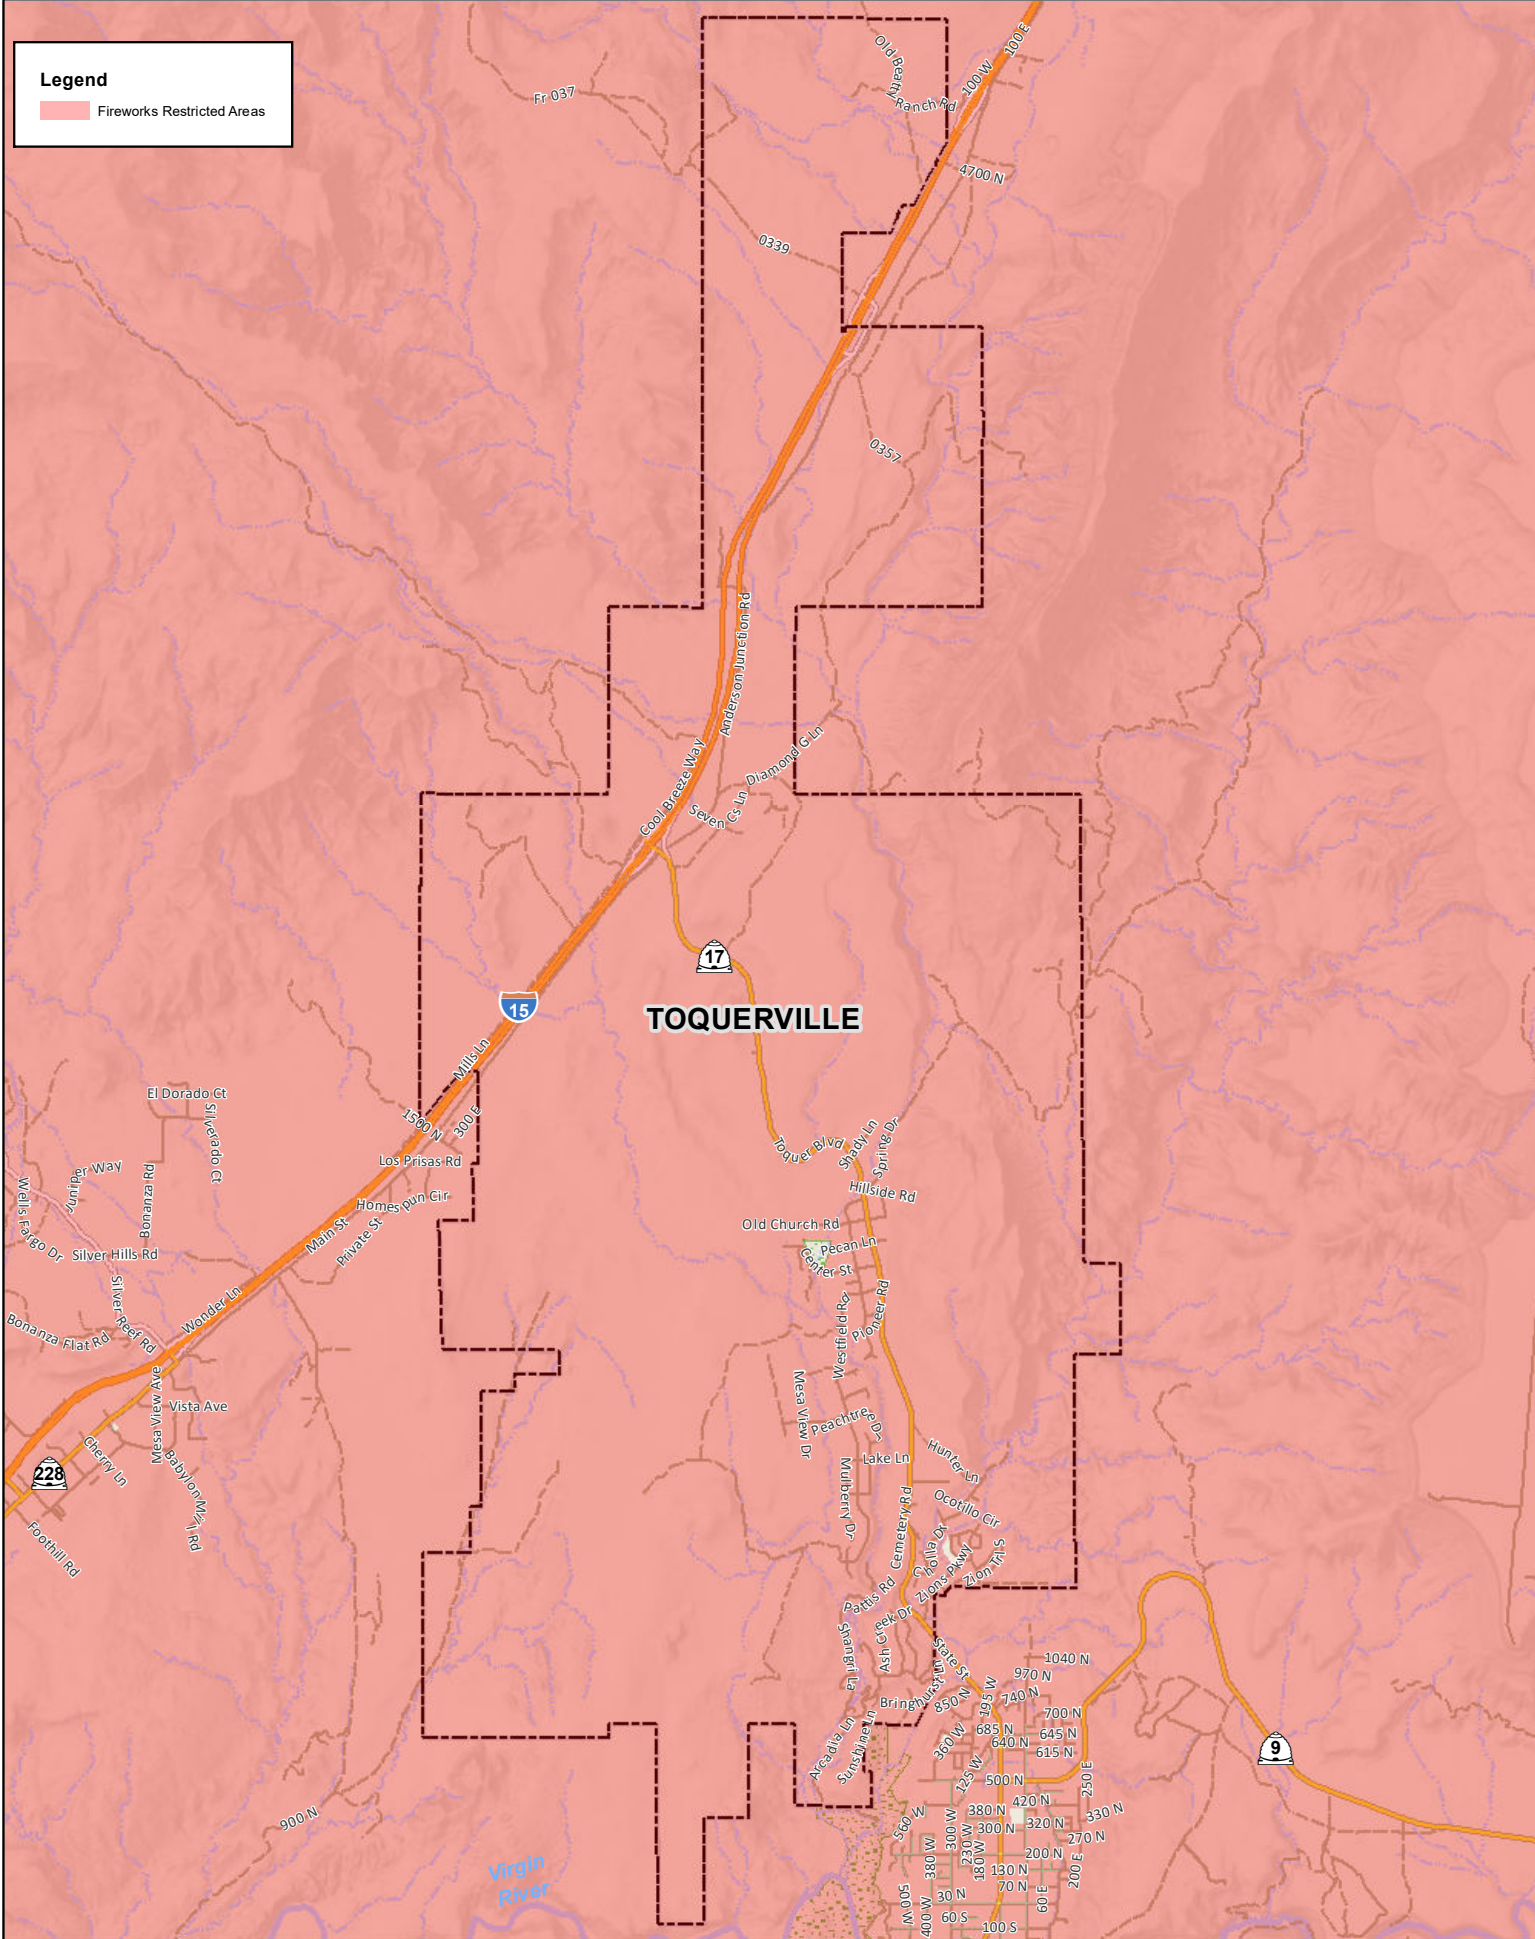

Toquerville Fireworks Restrictions

0 0.45 0.9 Miles

Legend

- Fireworks Restricted Areas