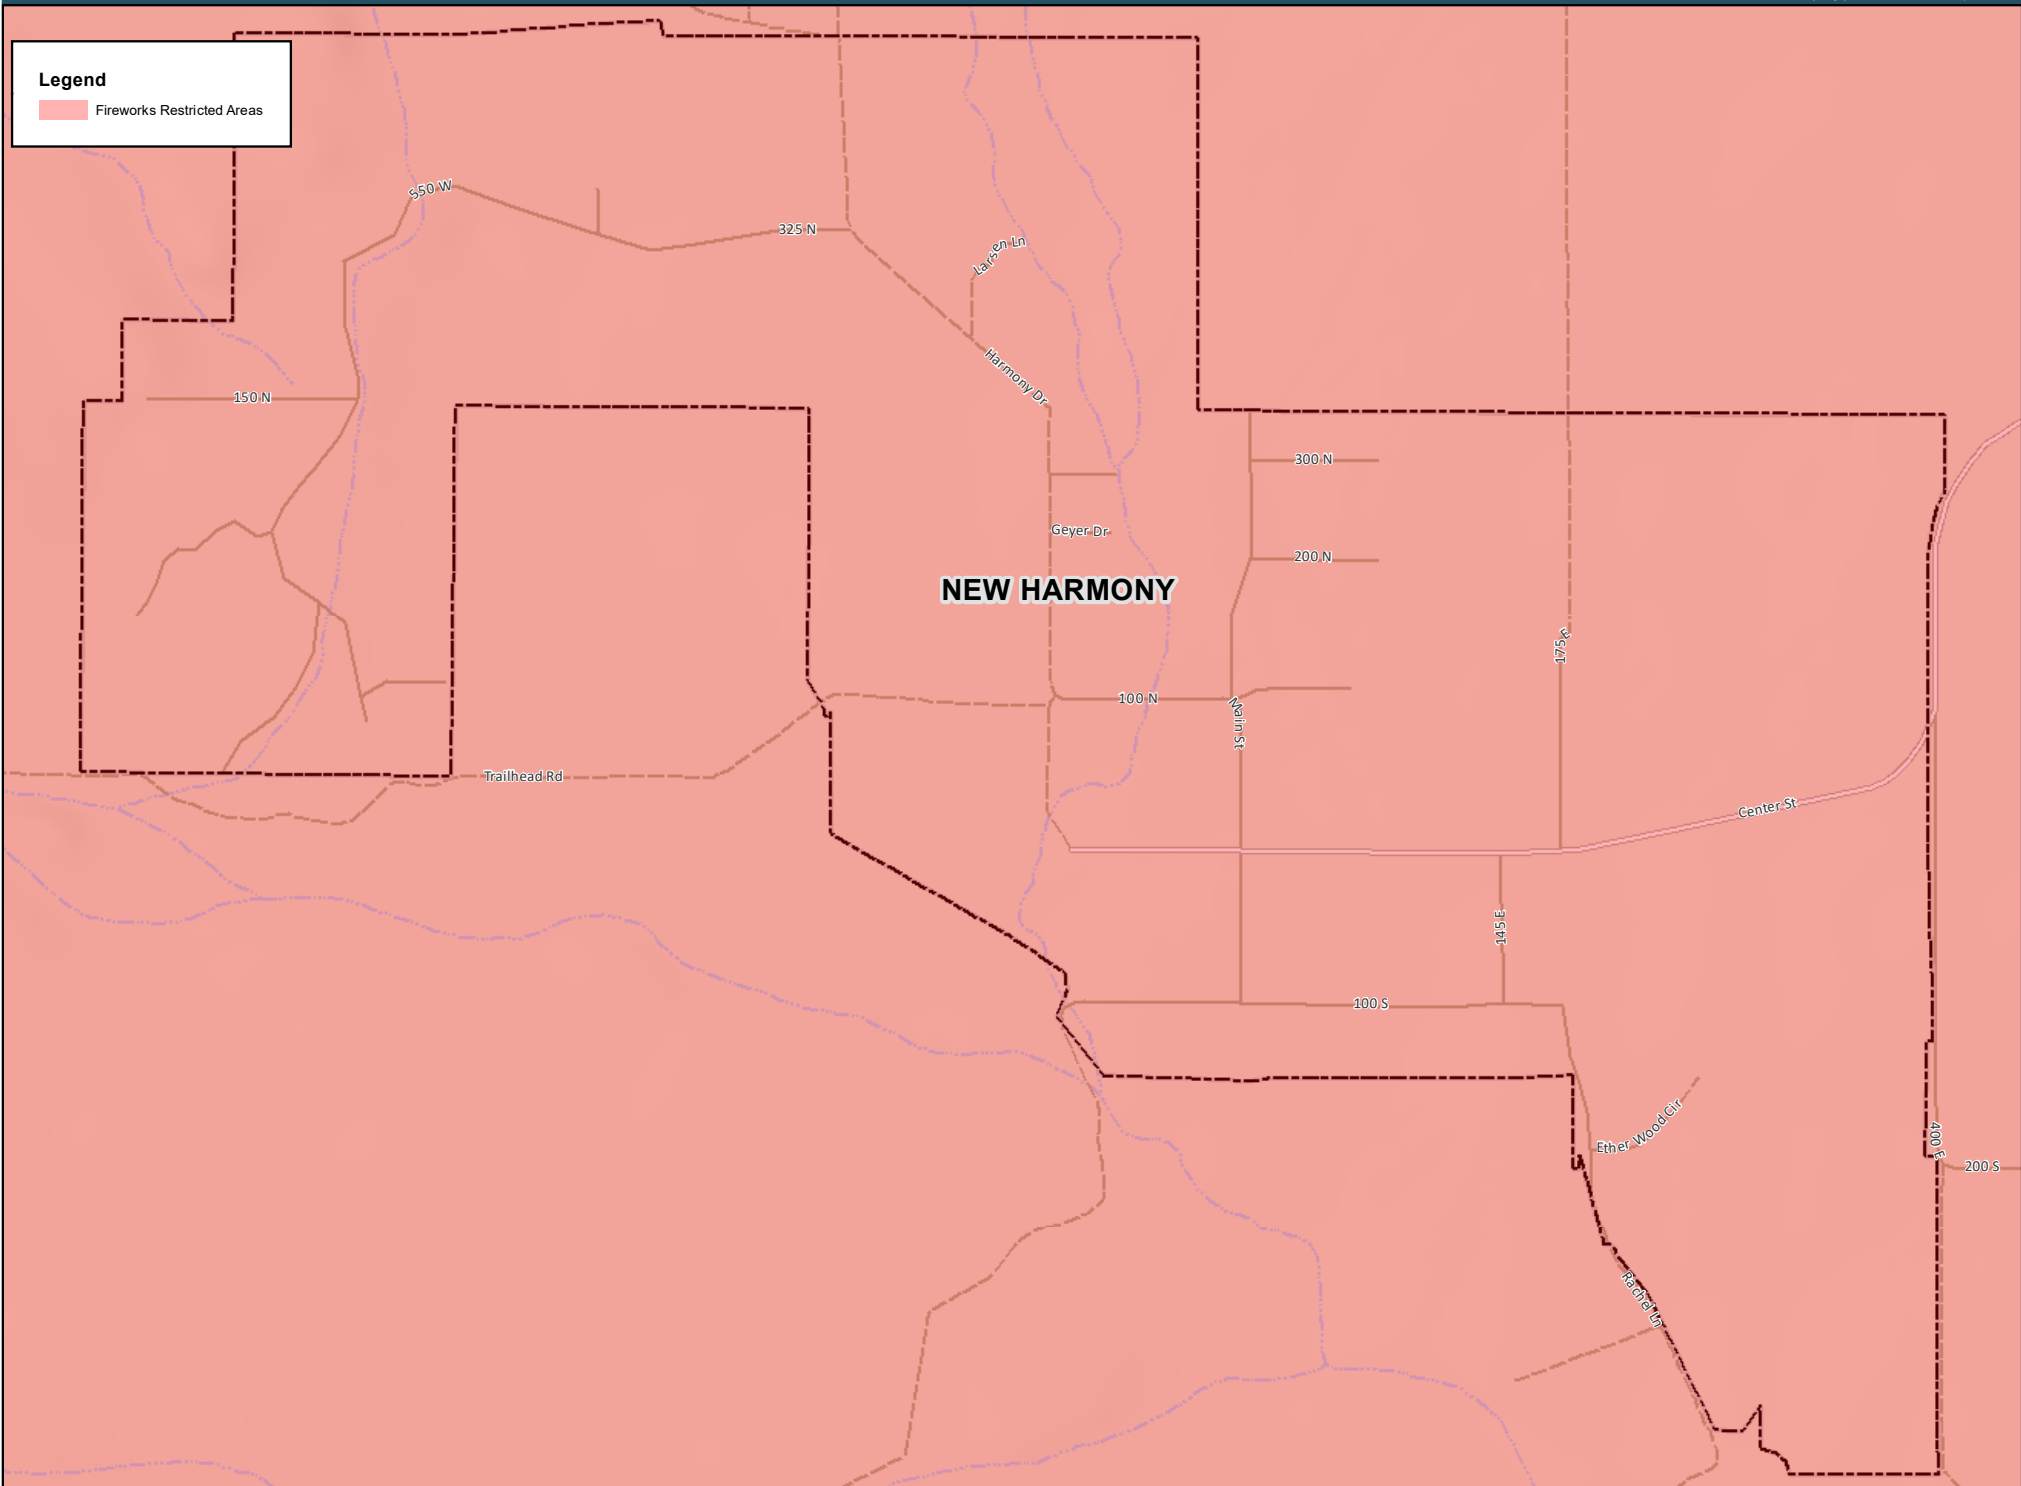

New Harmony Fireworks Restrictions

0 0.04 0.08 Miles

Legend

Fireworks Restricted Areas