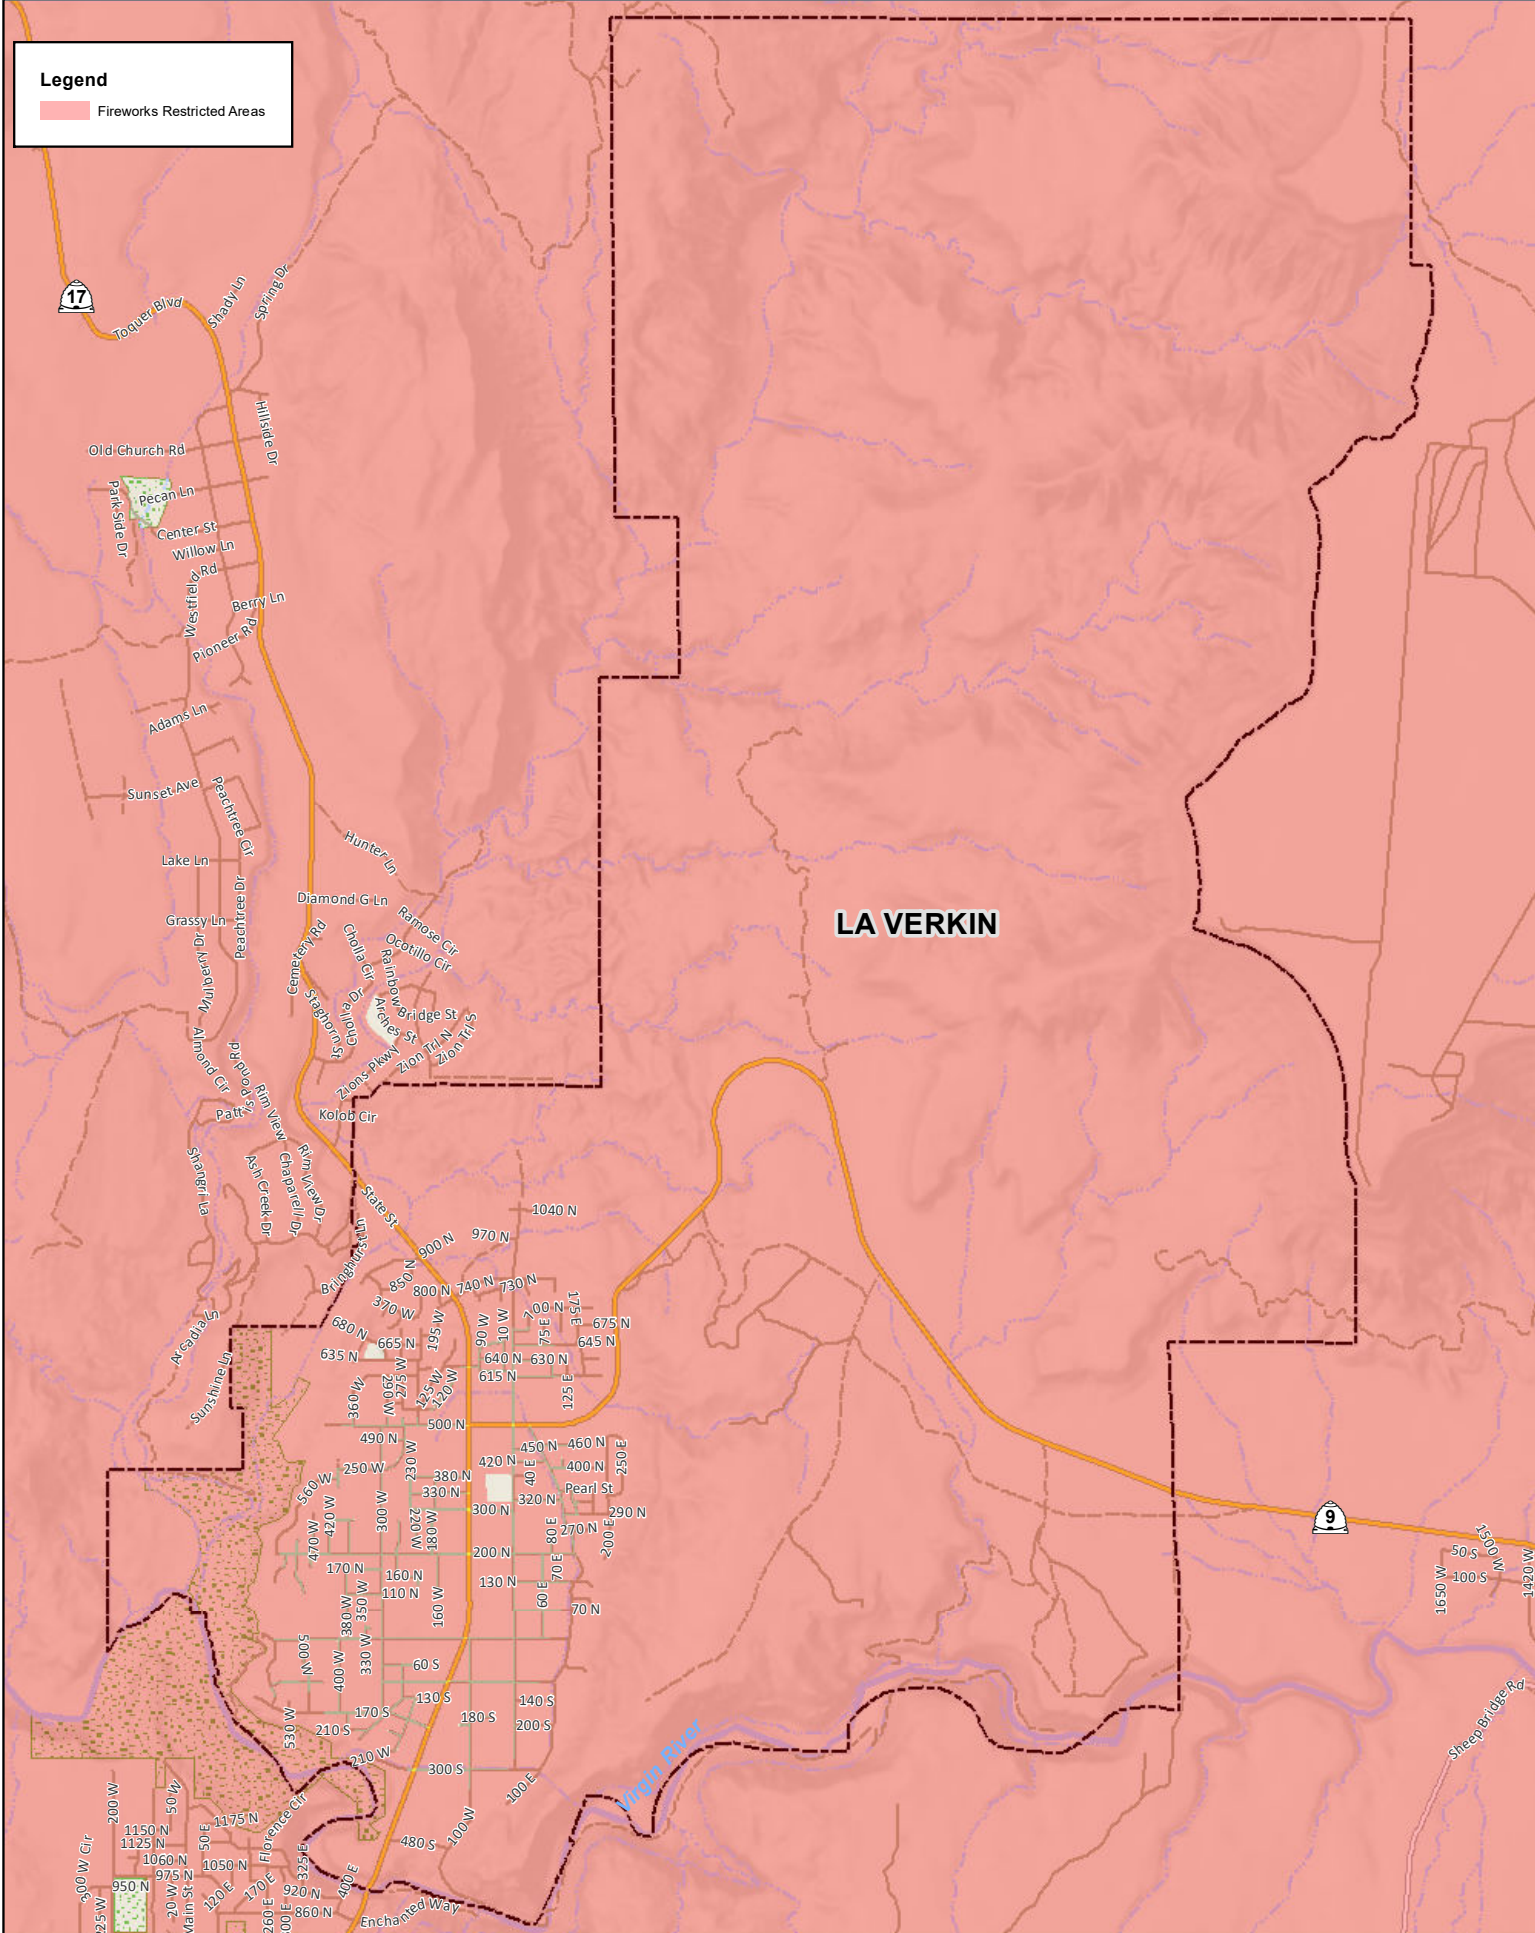

La Verkin Fireworks Restrictions

0 0.25 0.5 Miles

Legend

- Fireworks Restricted Areas