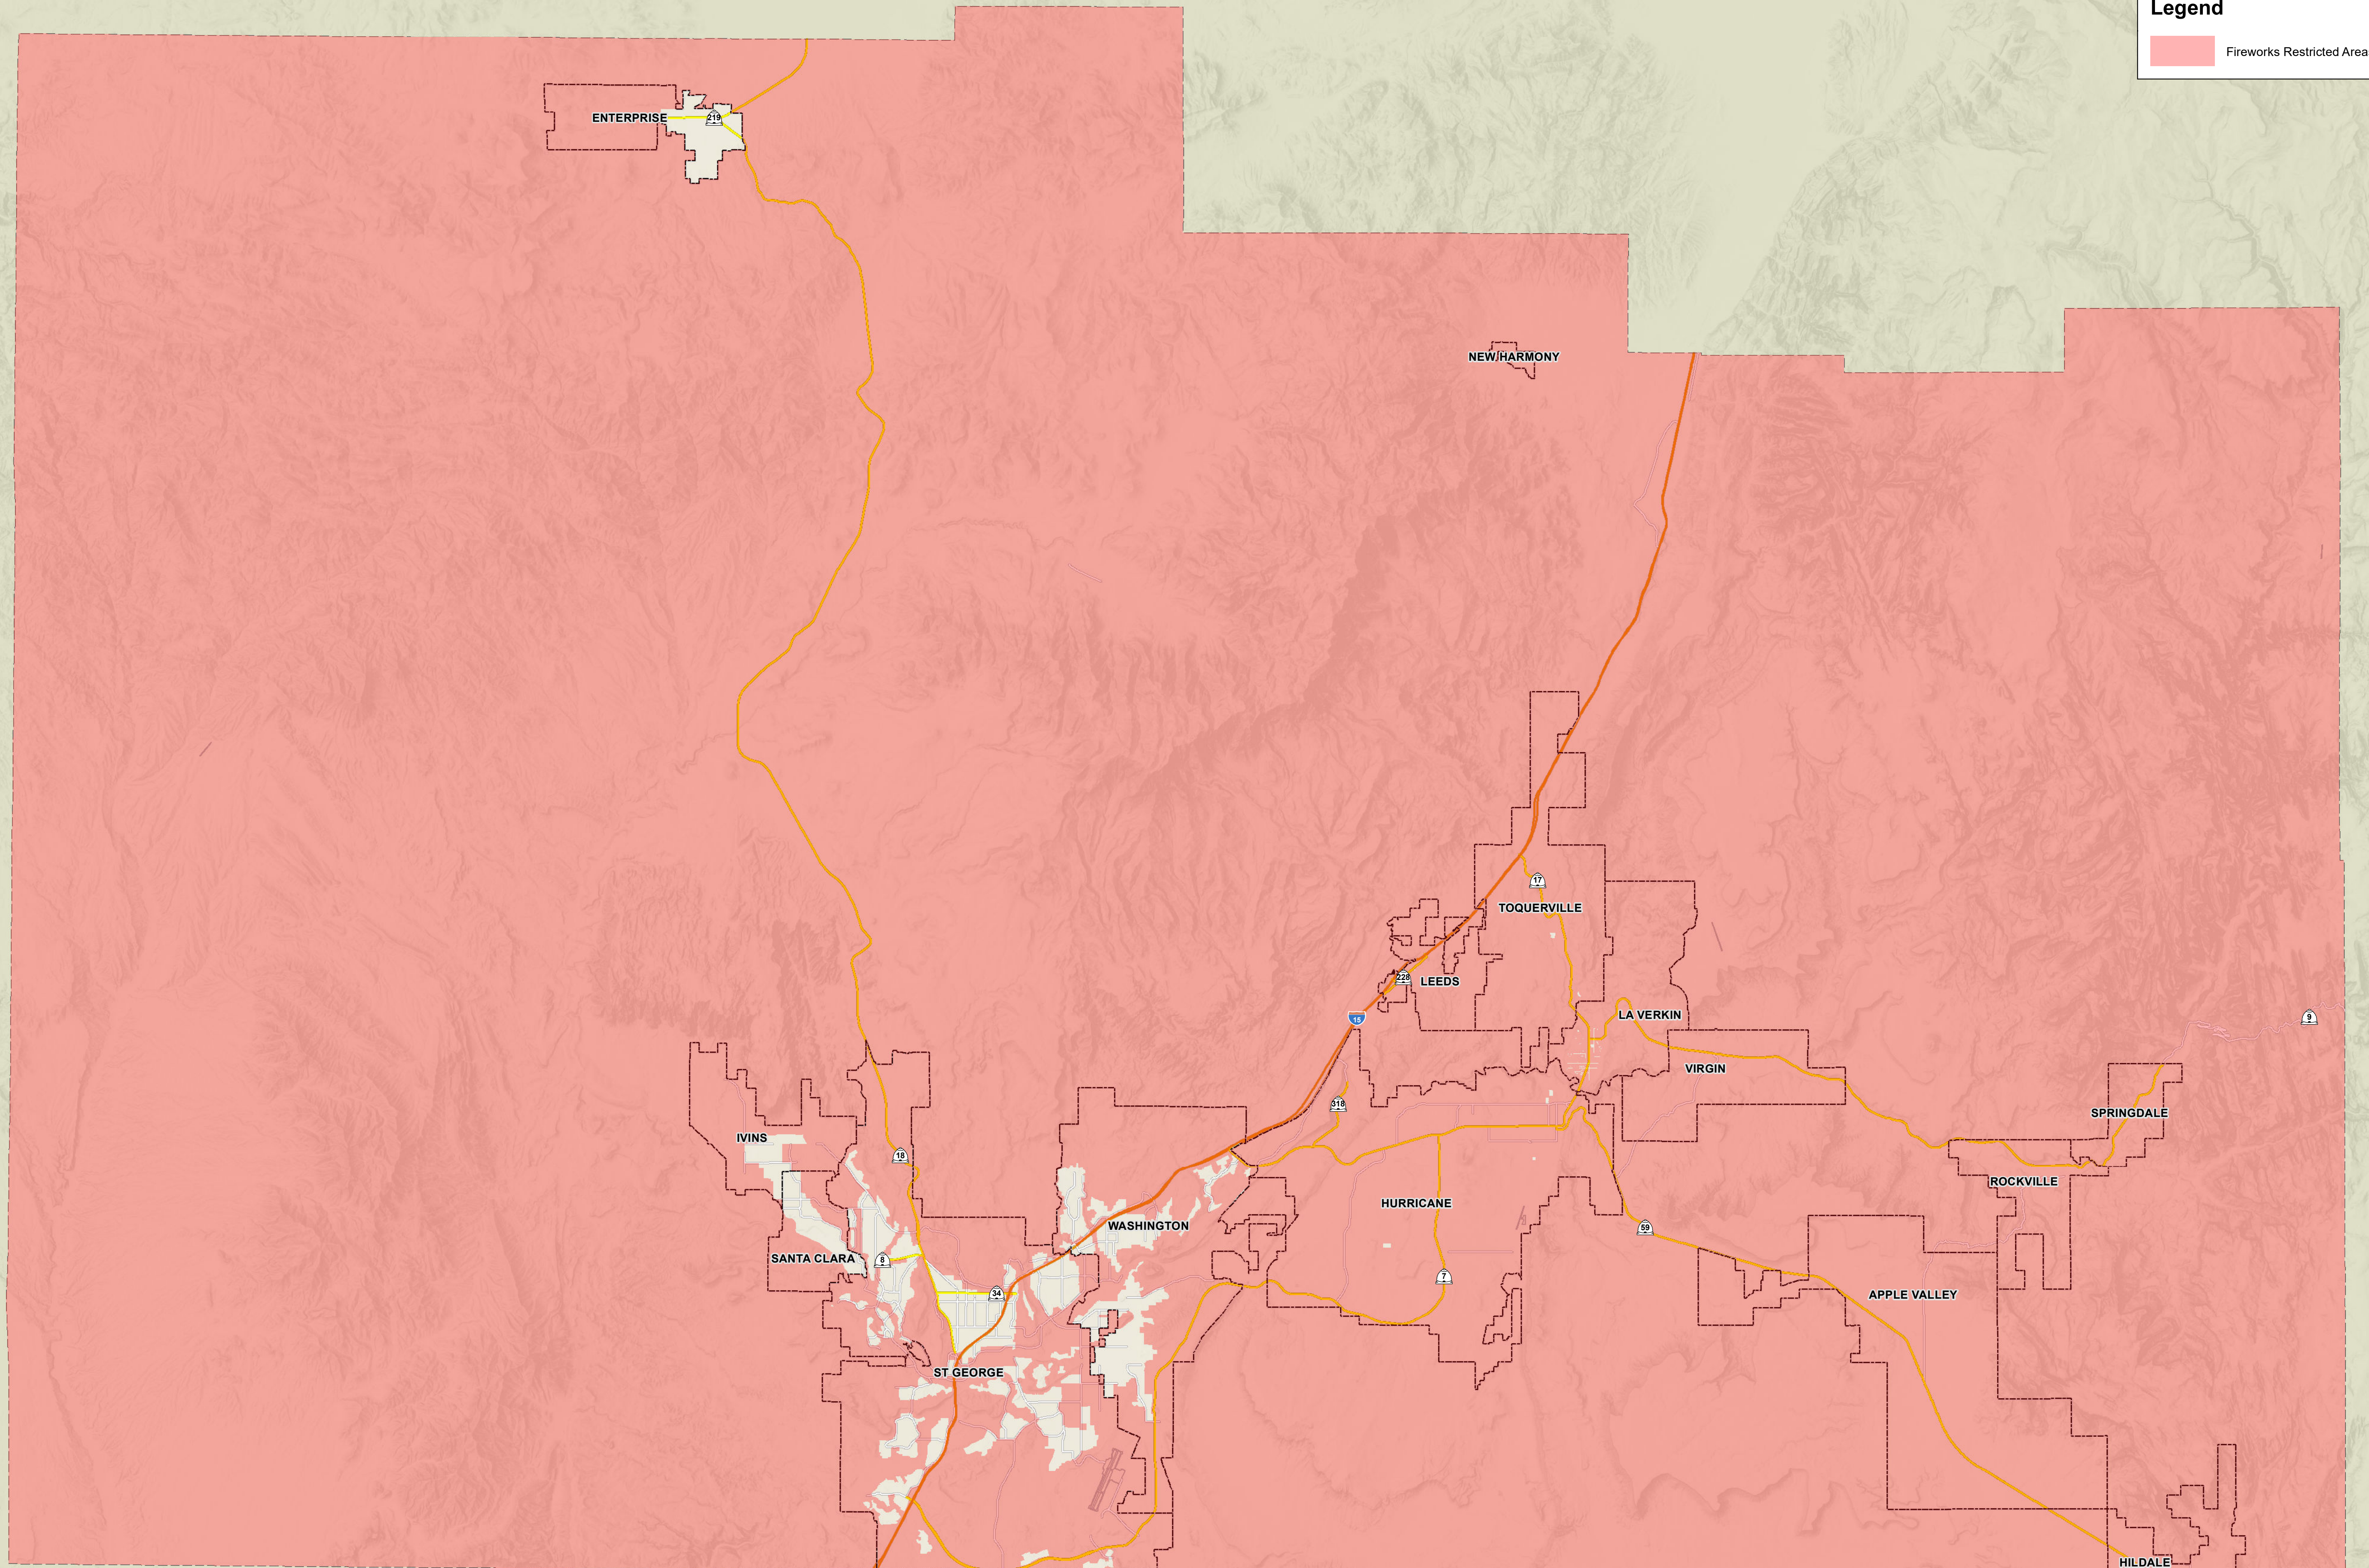

Washington County Fireworks Restrictions

0 2.5 5 Miles

Legend

Fireworks Restricted Areas