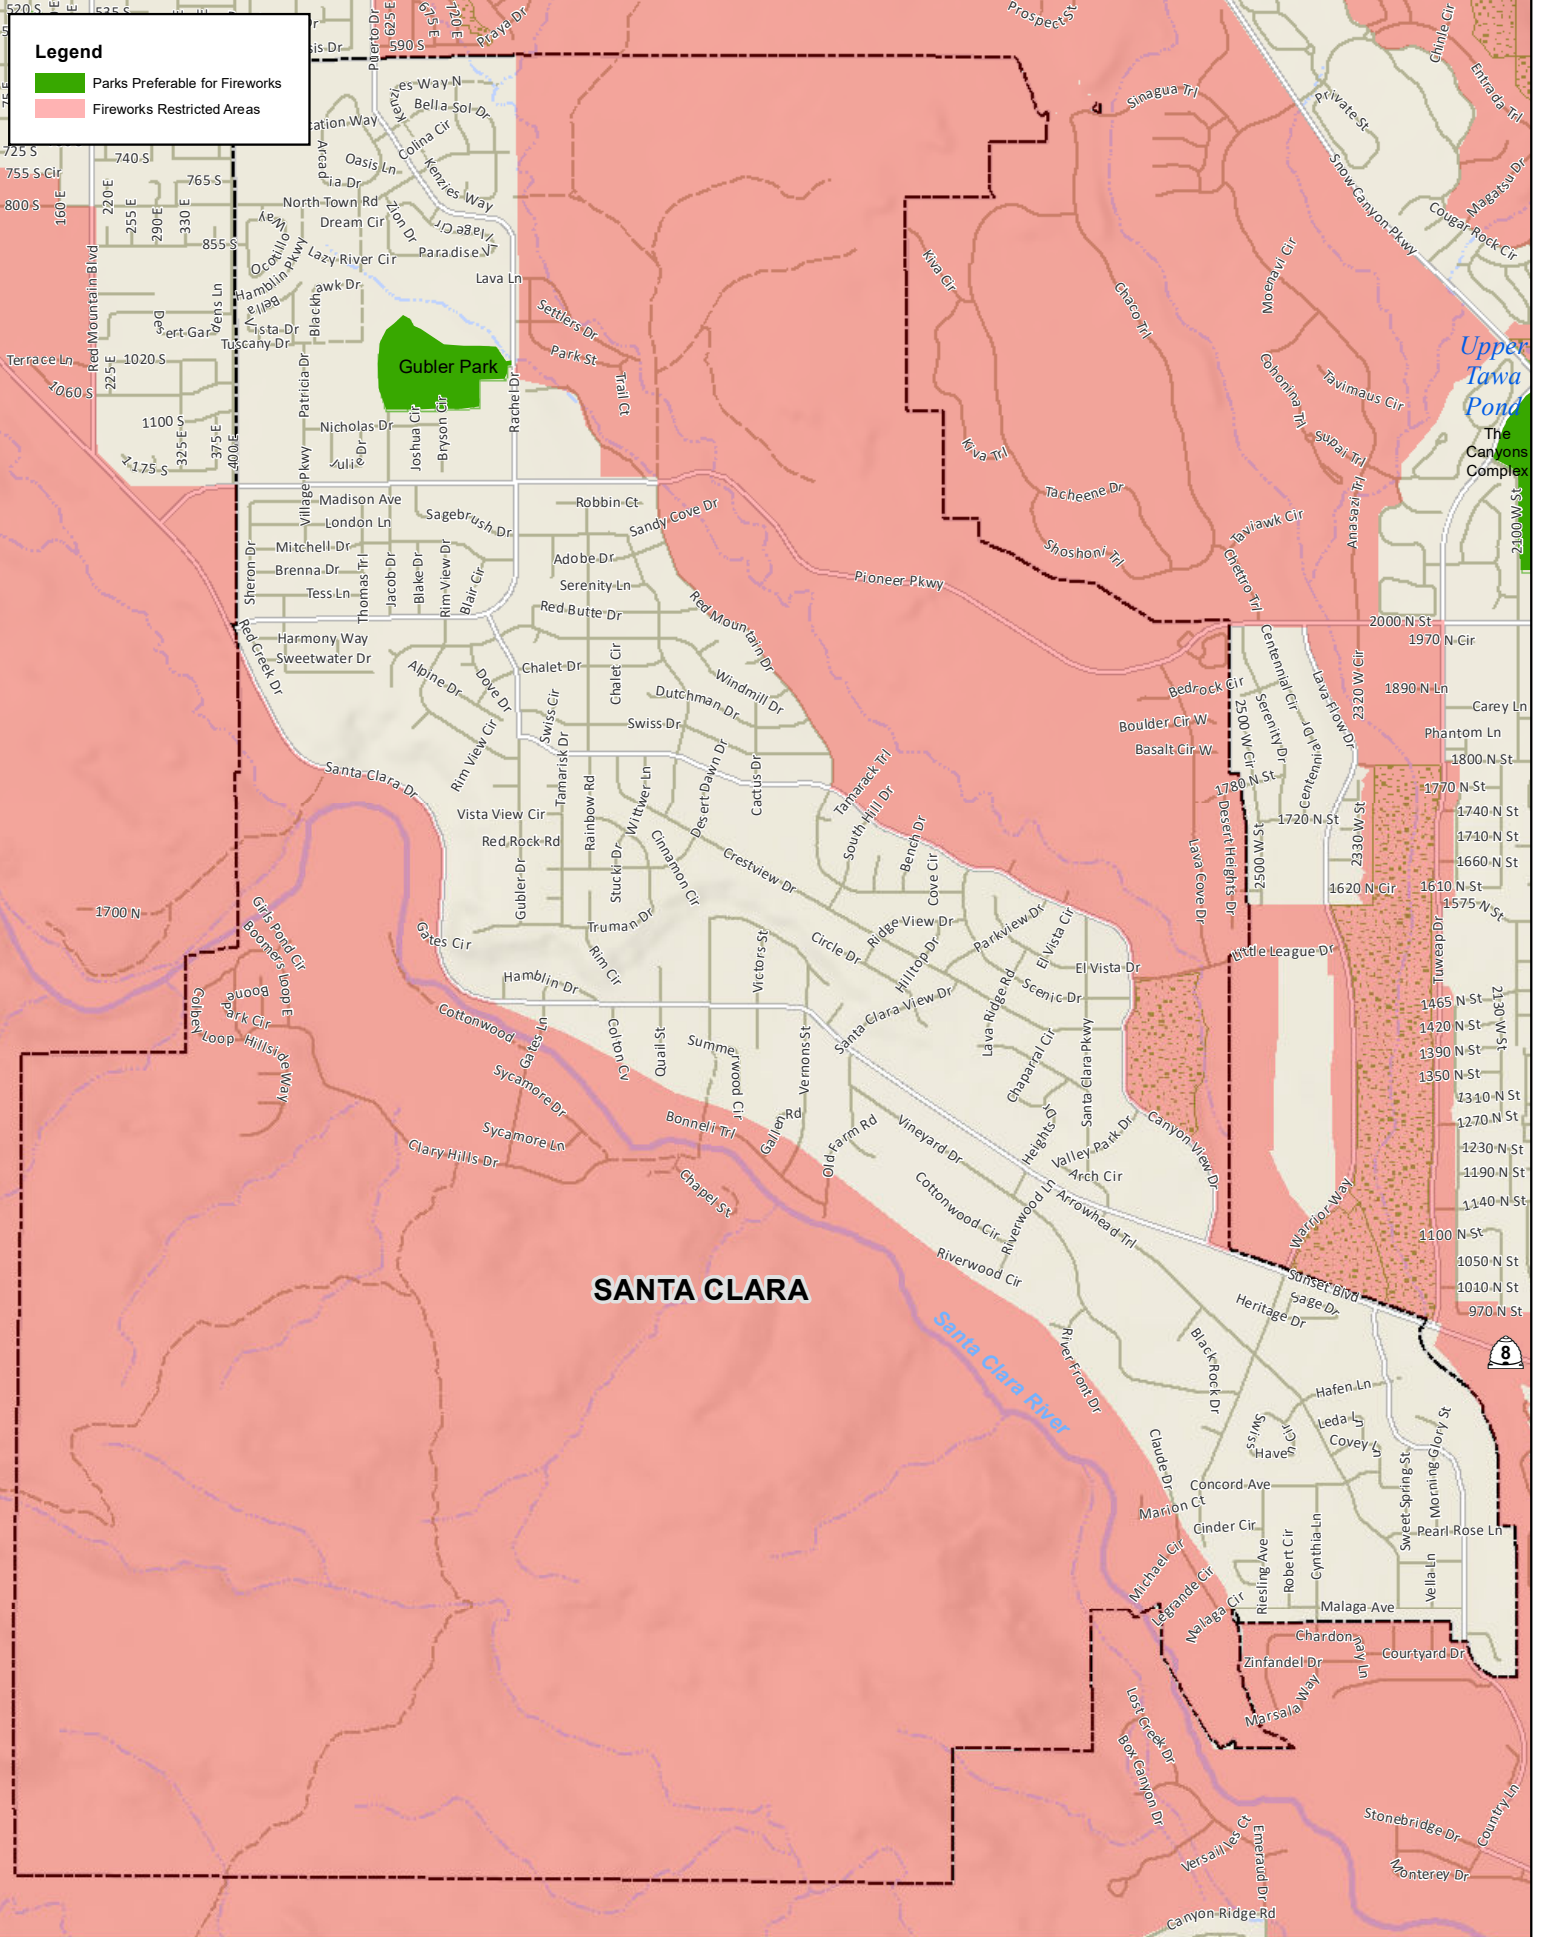

Santa Clara Fireworks Restrictions

0 0.15 0.3 Miles

Legend

- Parks Preferable for Fireworks
- Fireworks Restricted Areas

Gubler Park

Upper Tawa Pond

The Canyons Complex

SANTA CLARA

Santa Clara River