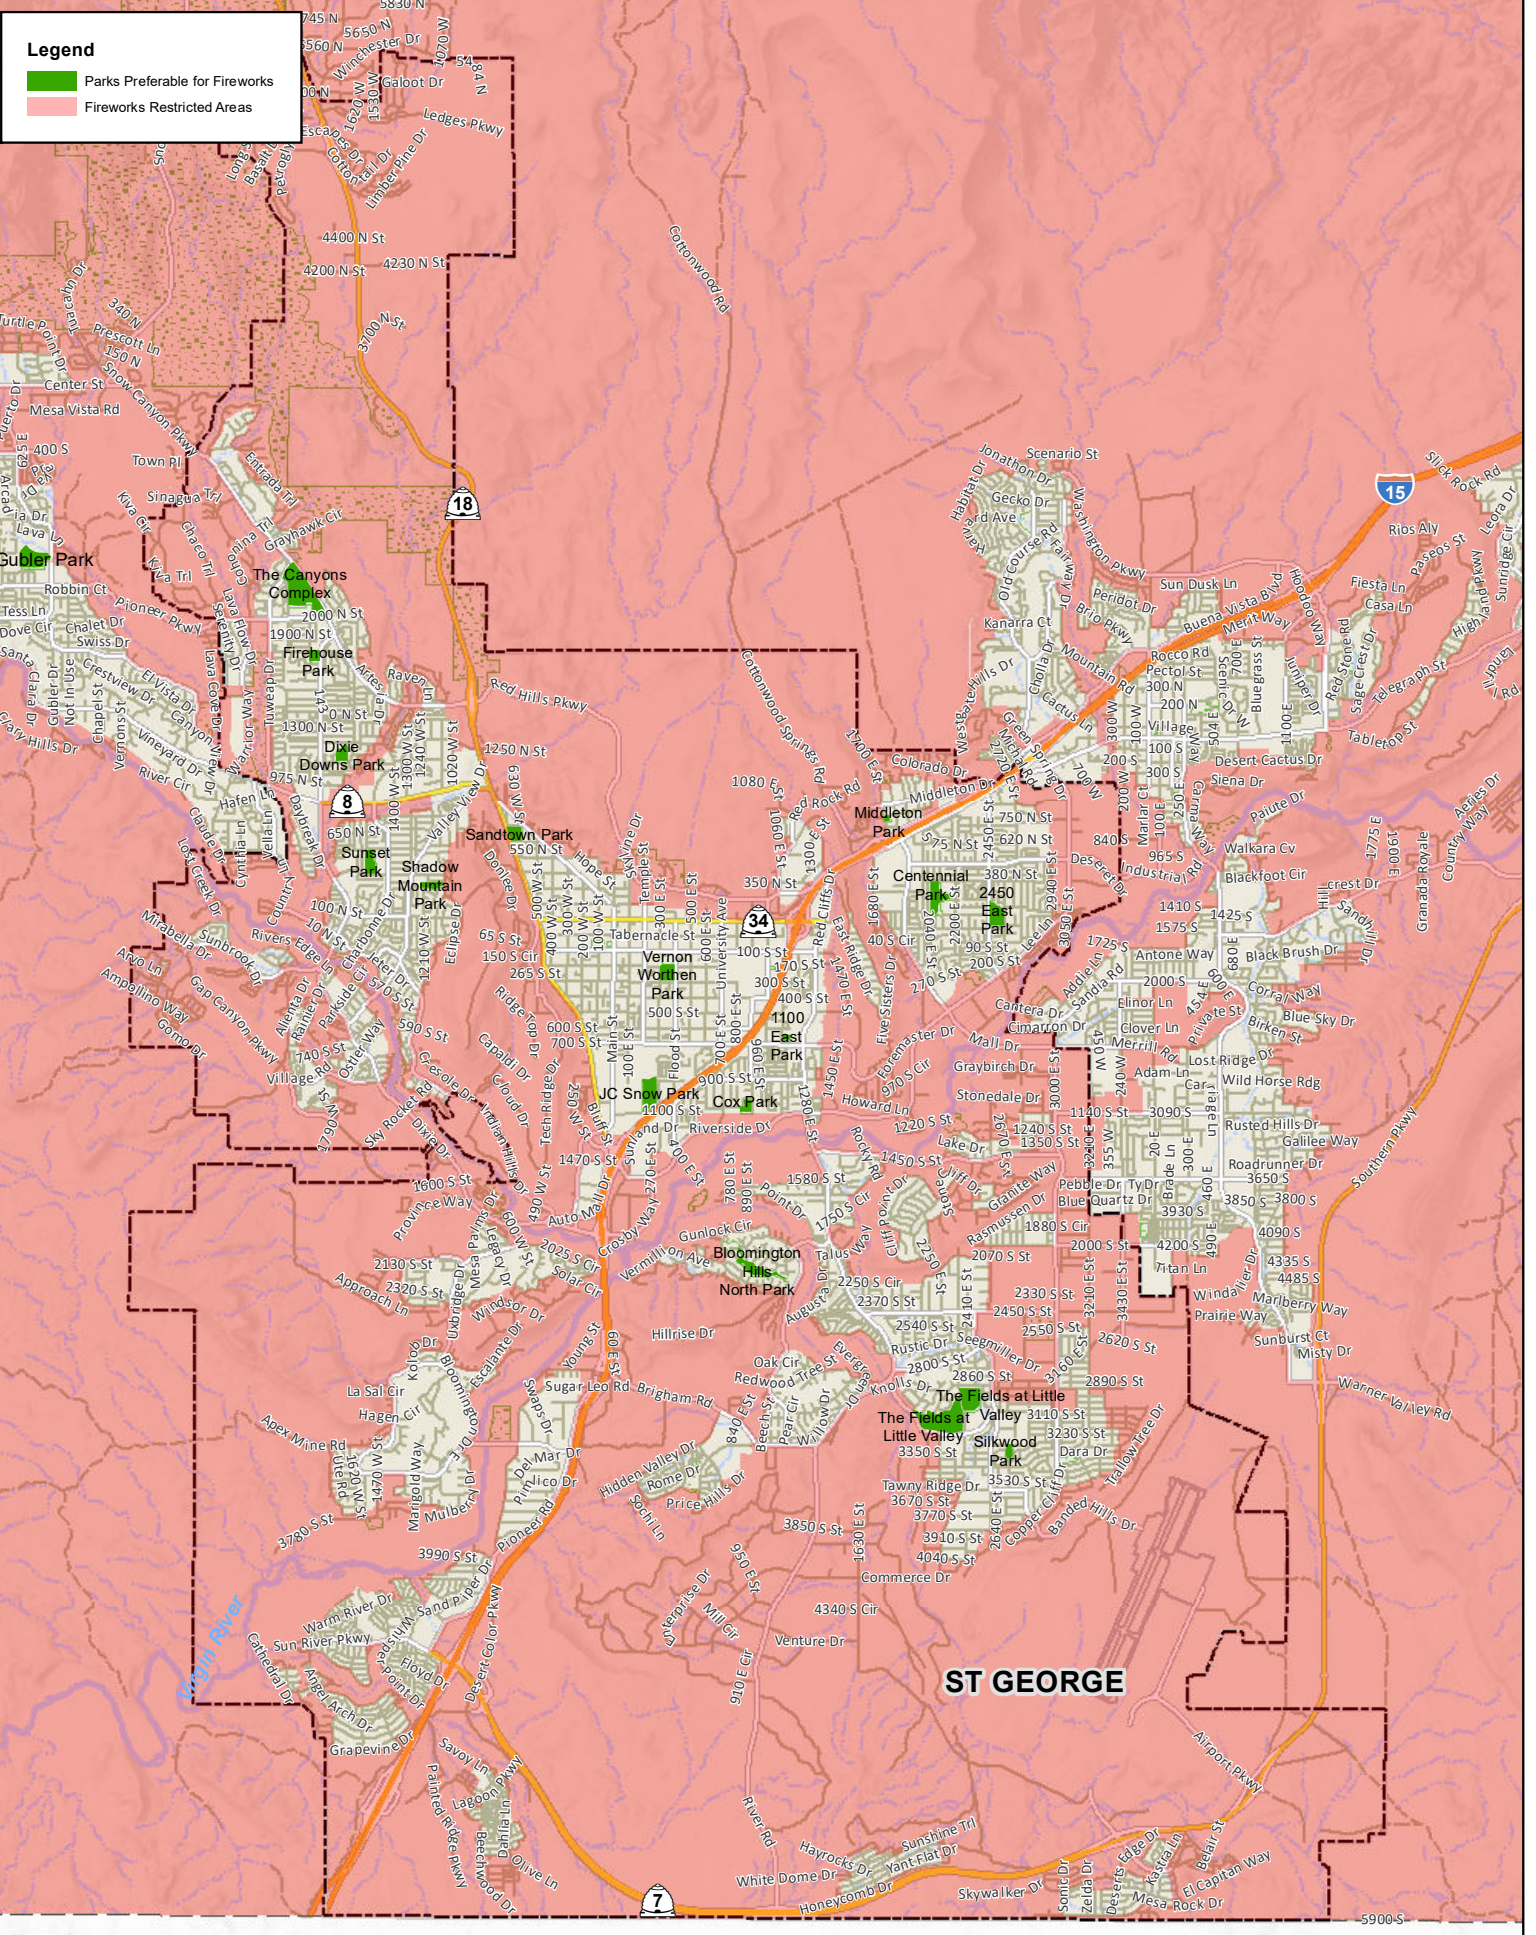

St George Fireworks Restrictions

Legend

- Parks Preferable for Fireworks
- Fireworks Restricted Areas

ST GEORGE

5900 S