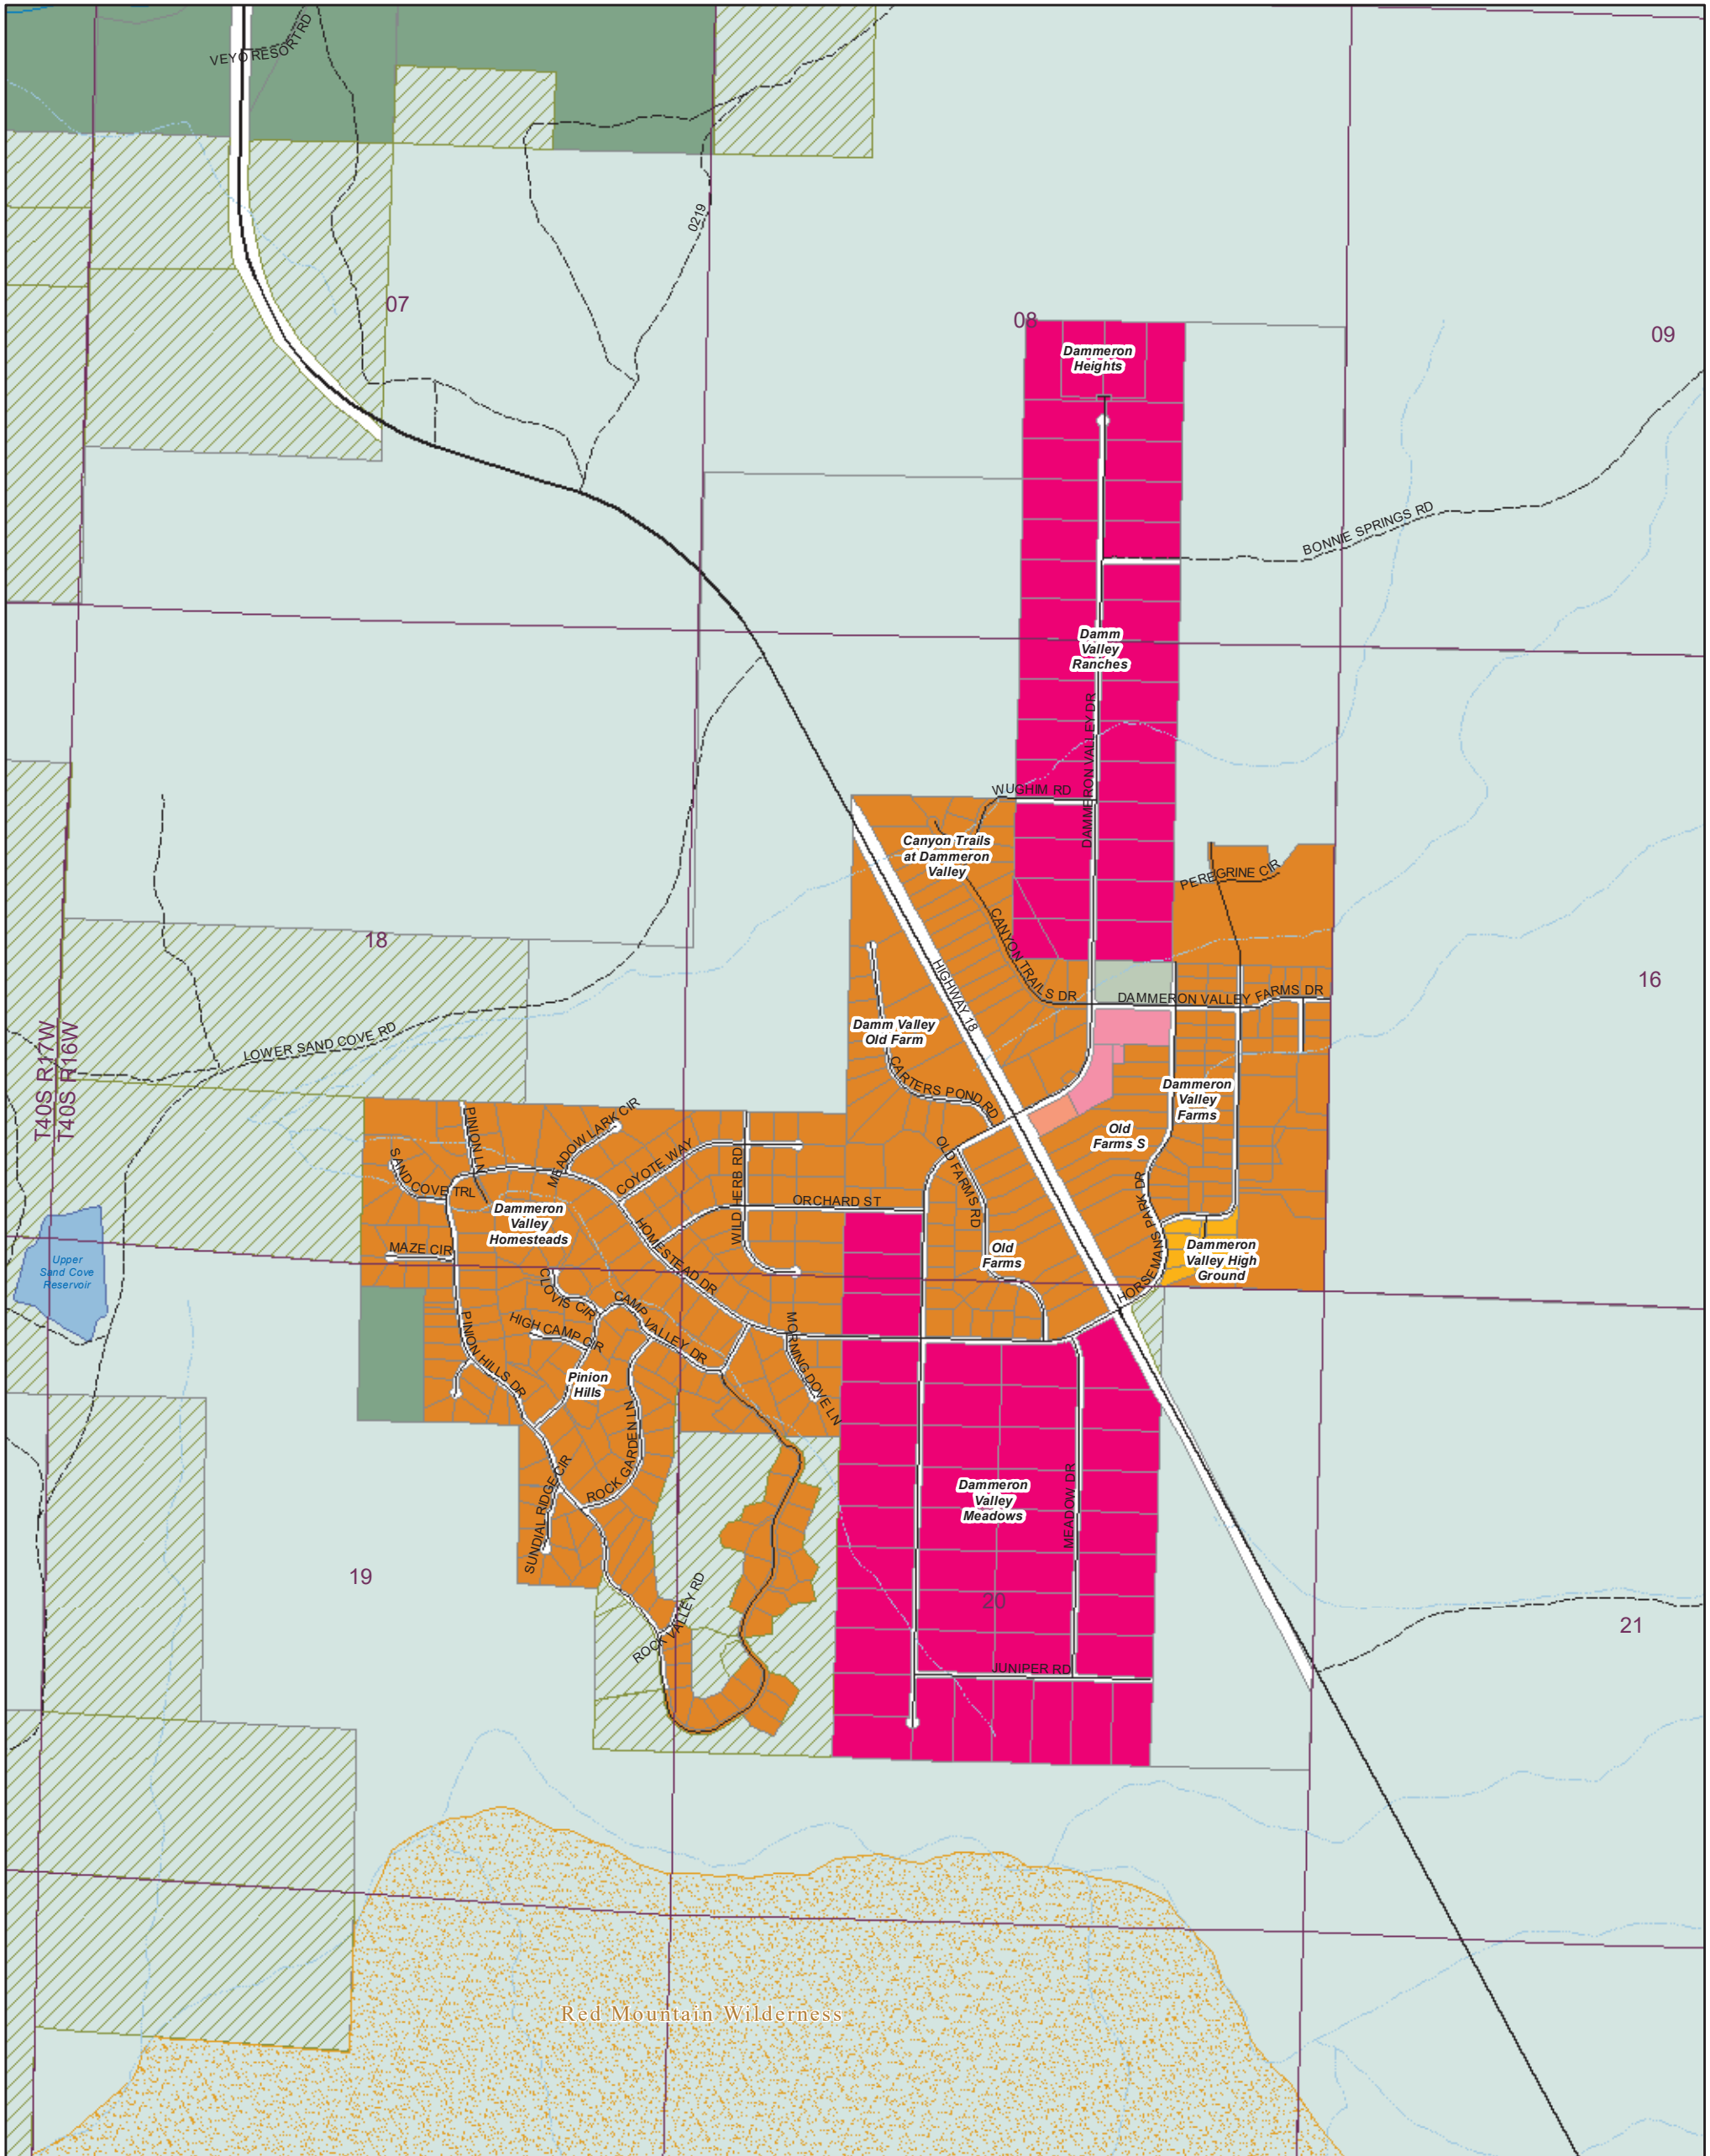

Zoning Map - Dammeron Valley

	Township/Range		Interstate		A-5		C-2		OST-20		RA-5
	Sections		State Route		A-10		OSC-20		RA-2.5		RE-20
	Wilderness		Major Road						RE-40		
	Water Bodies		Minor Road								
	Major Stream/River		Dirt Road								
	Intermittent Stream										

Date: 9/23/2019