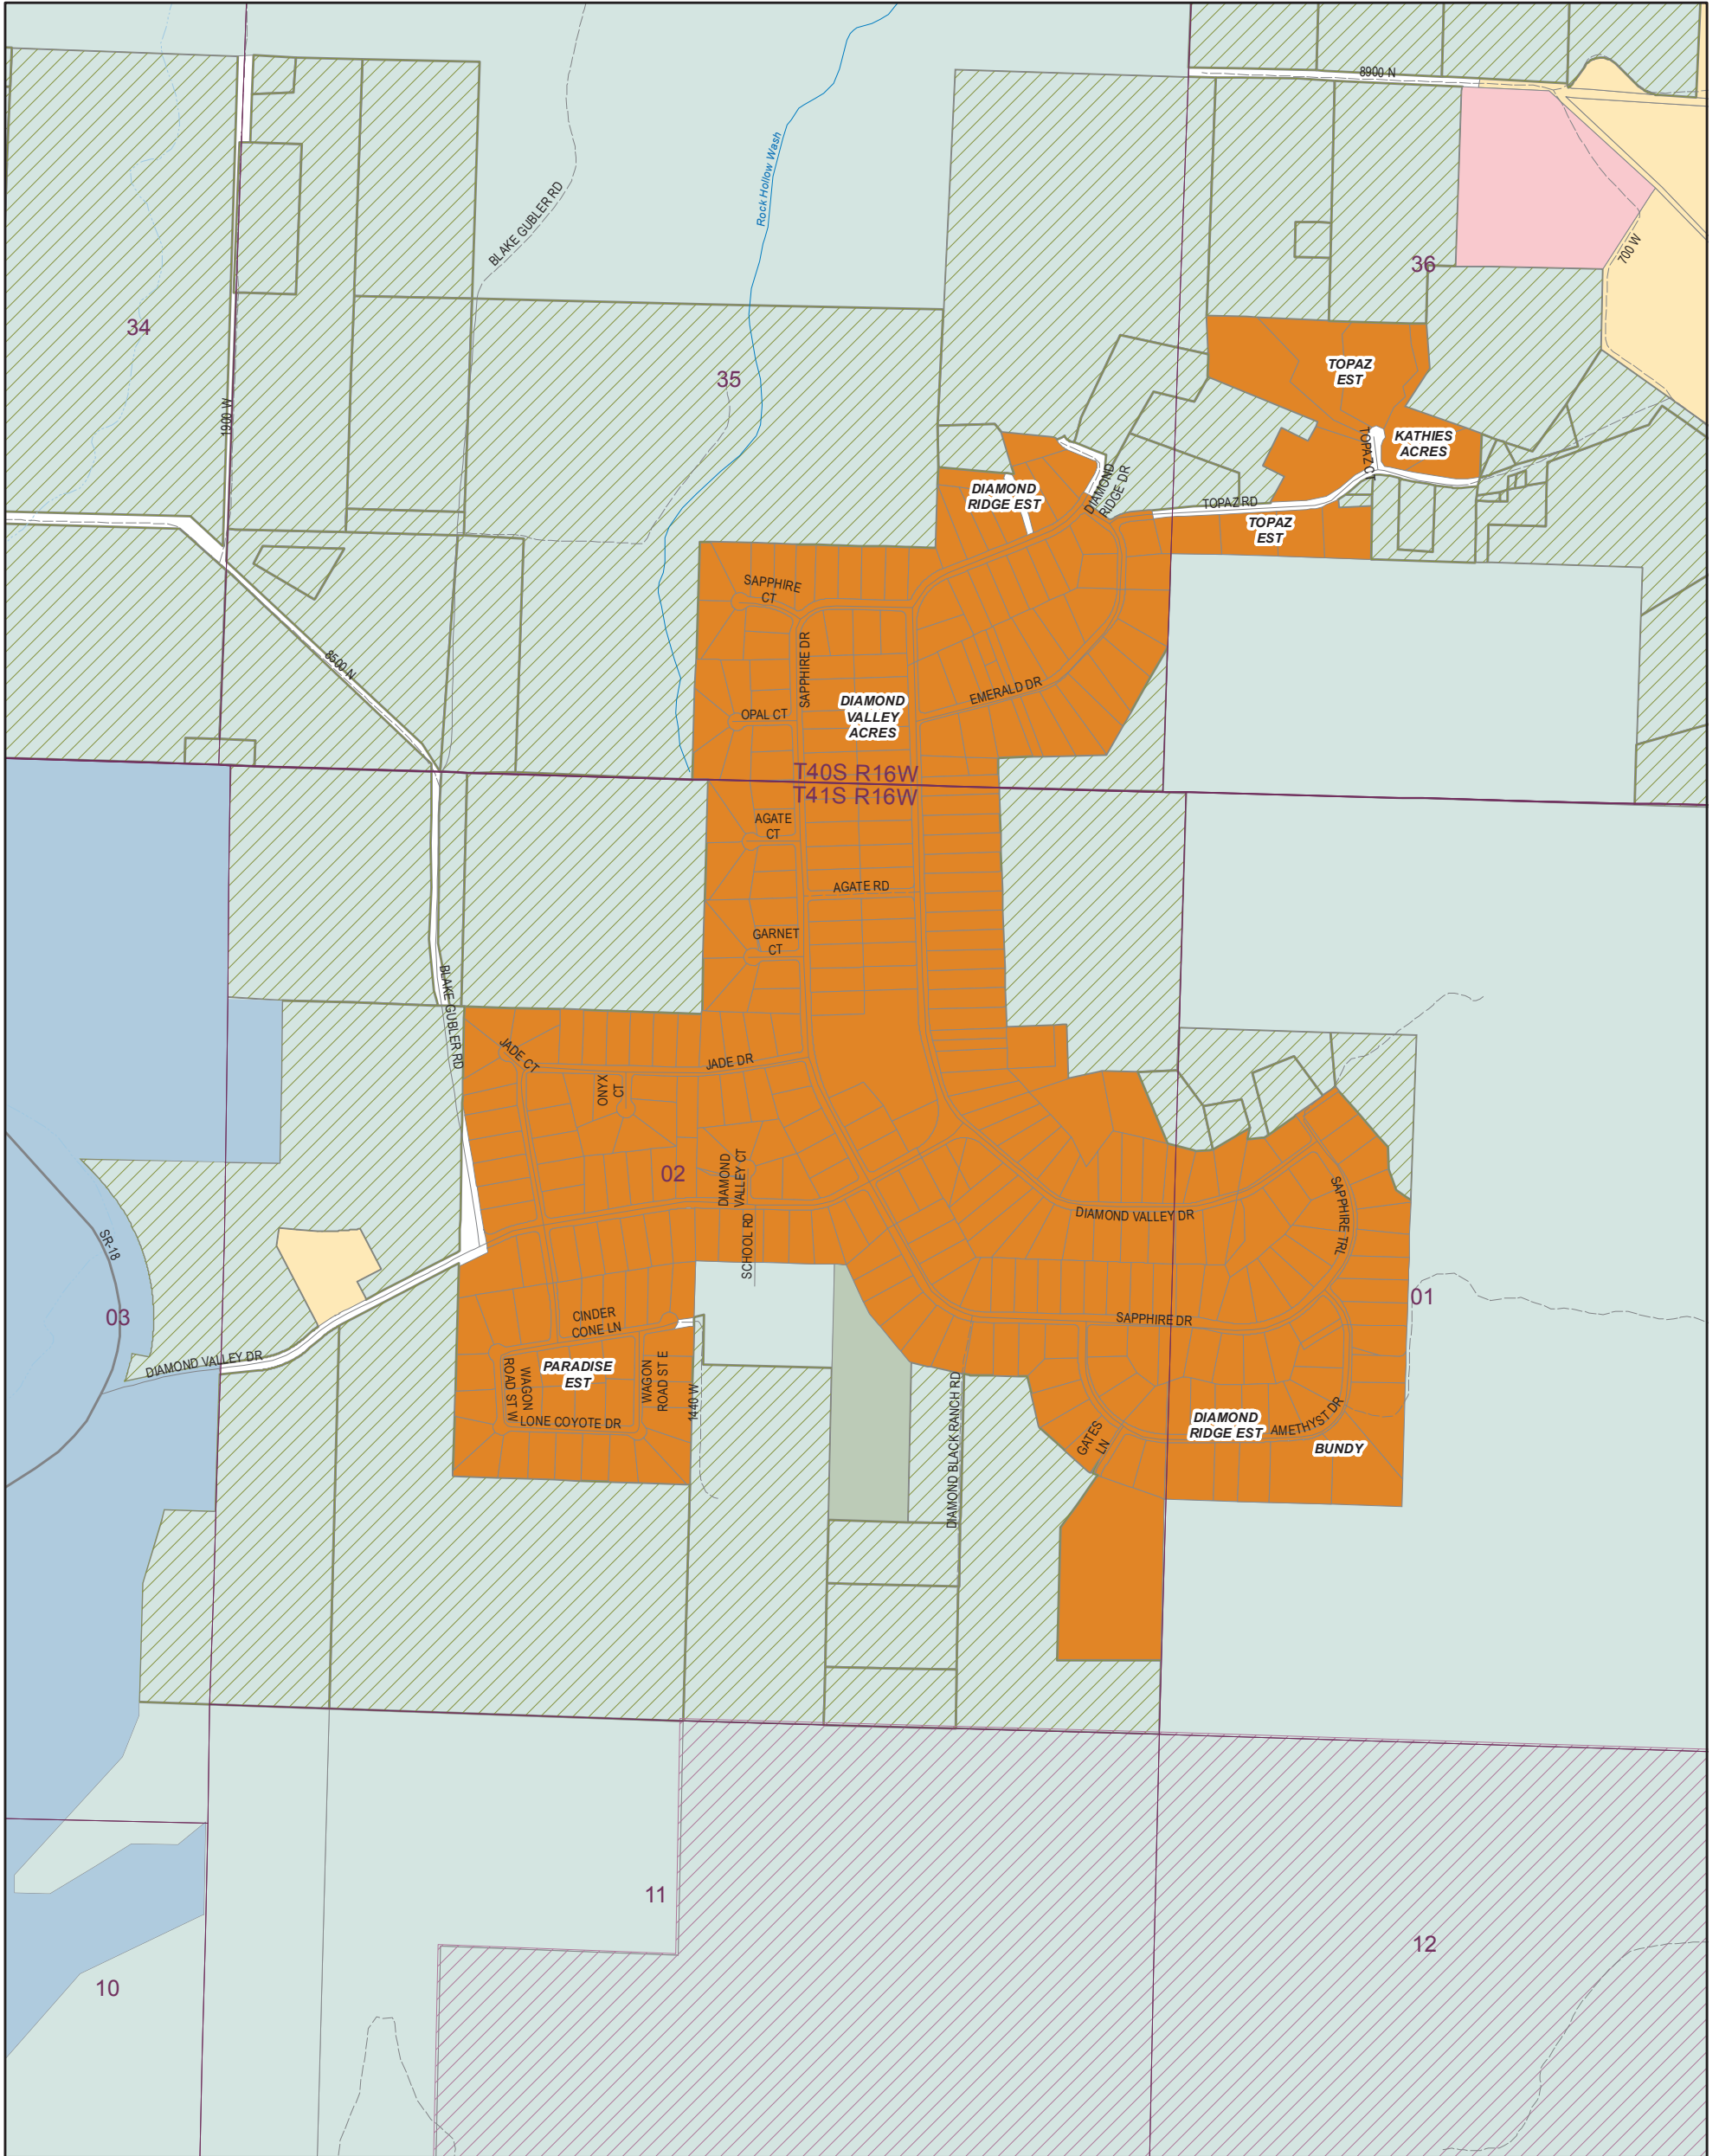

# Zoning Map - Diamond Valley

	Township/Range		PRIMARY ROUTE		A-5		OST-20		RE-2.5
	Sections		SECONDARY ROUTE		OSC-20		RA-1		RE-40
	State Park		MAJOR						
	Red Cliffs NCA		MINOR						
	MAJOR		DIRT						
	INTERMITTENT		TRAIL						