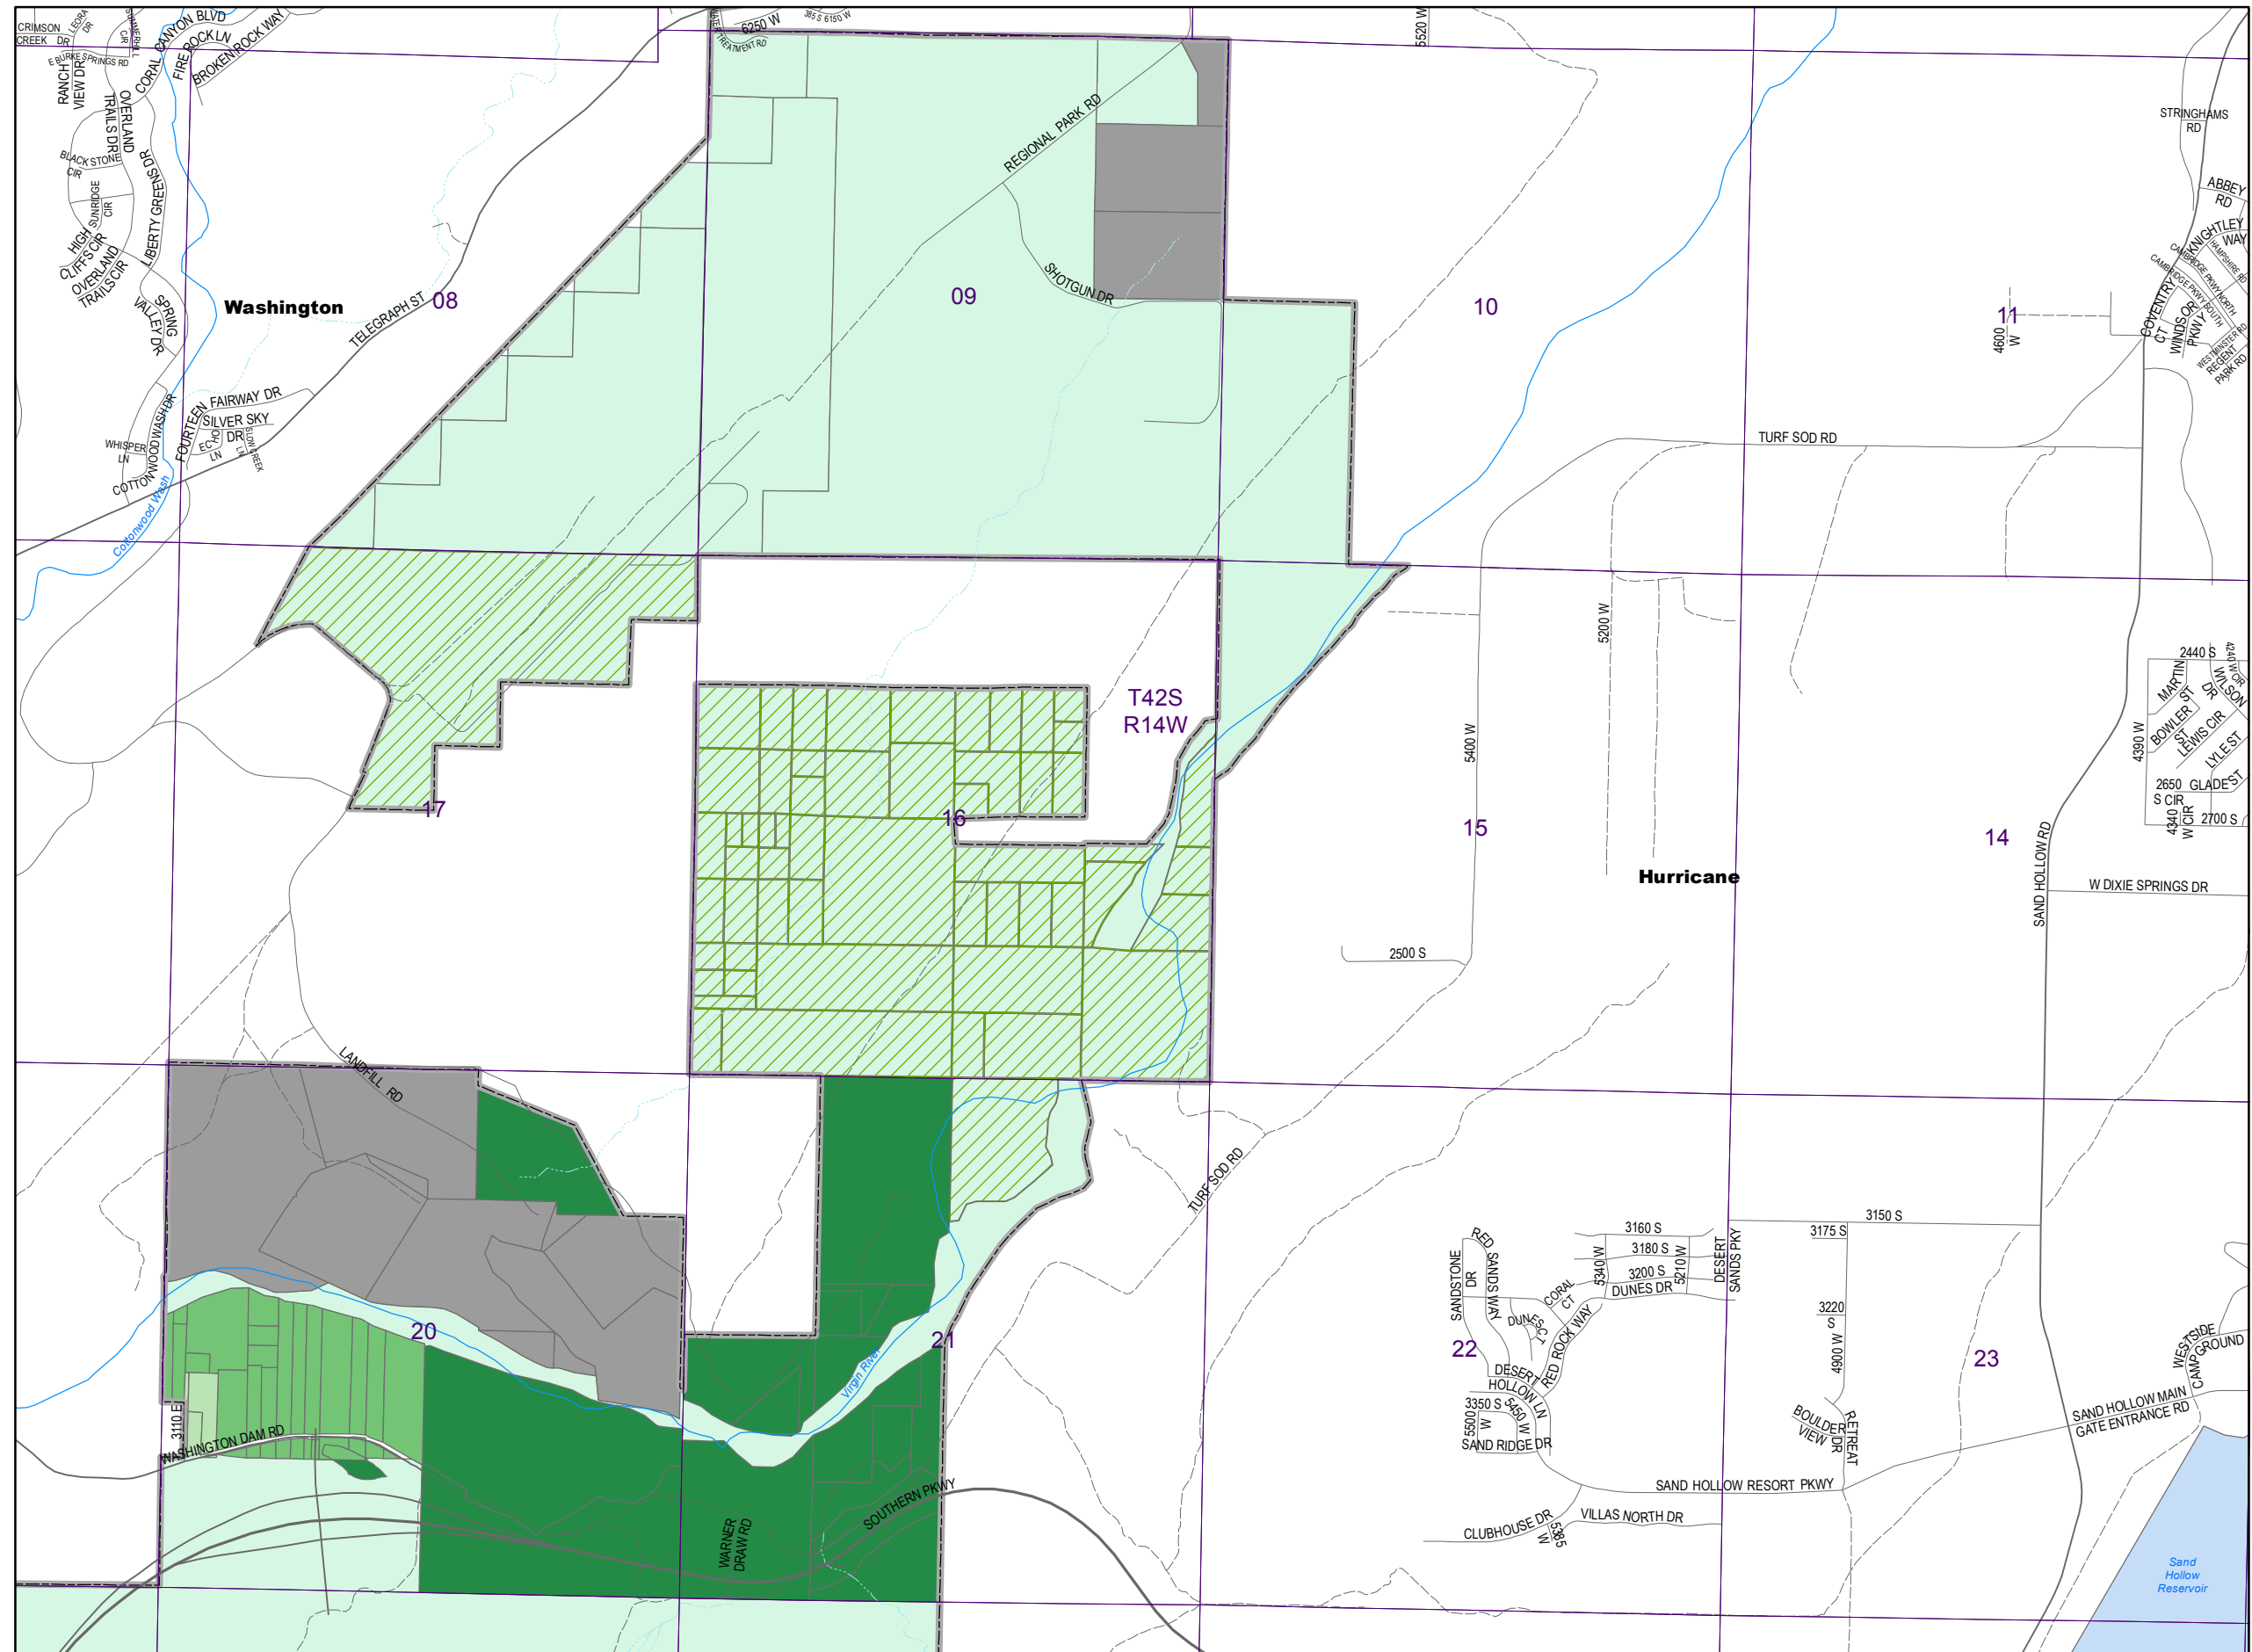

Zoning Map

Pecan Valley

	Municipal Boundary
	Township/Range
	Sections
	Water Bodies
	MAJOR
	INTERMITTENT
	PRIMARY ROUTE
	SECONDARY ROUTE
	MAJOR
	MINOR
	DIRT
	TRAIL
	A-5
	A-10
	A-20
	M-1
	OSC-20
	OST-20

Date: 2/9/2017