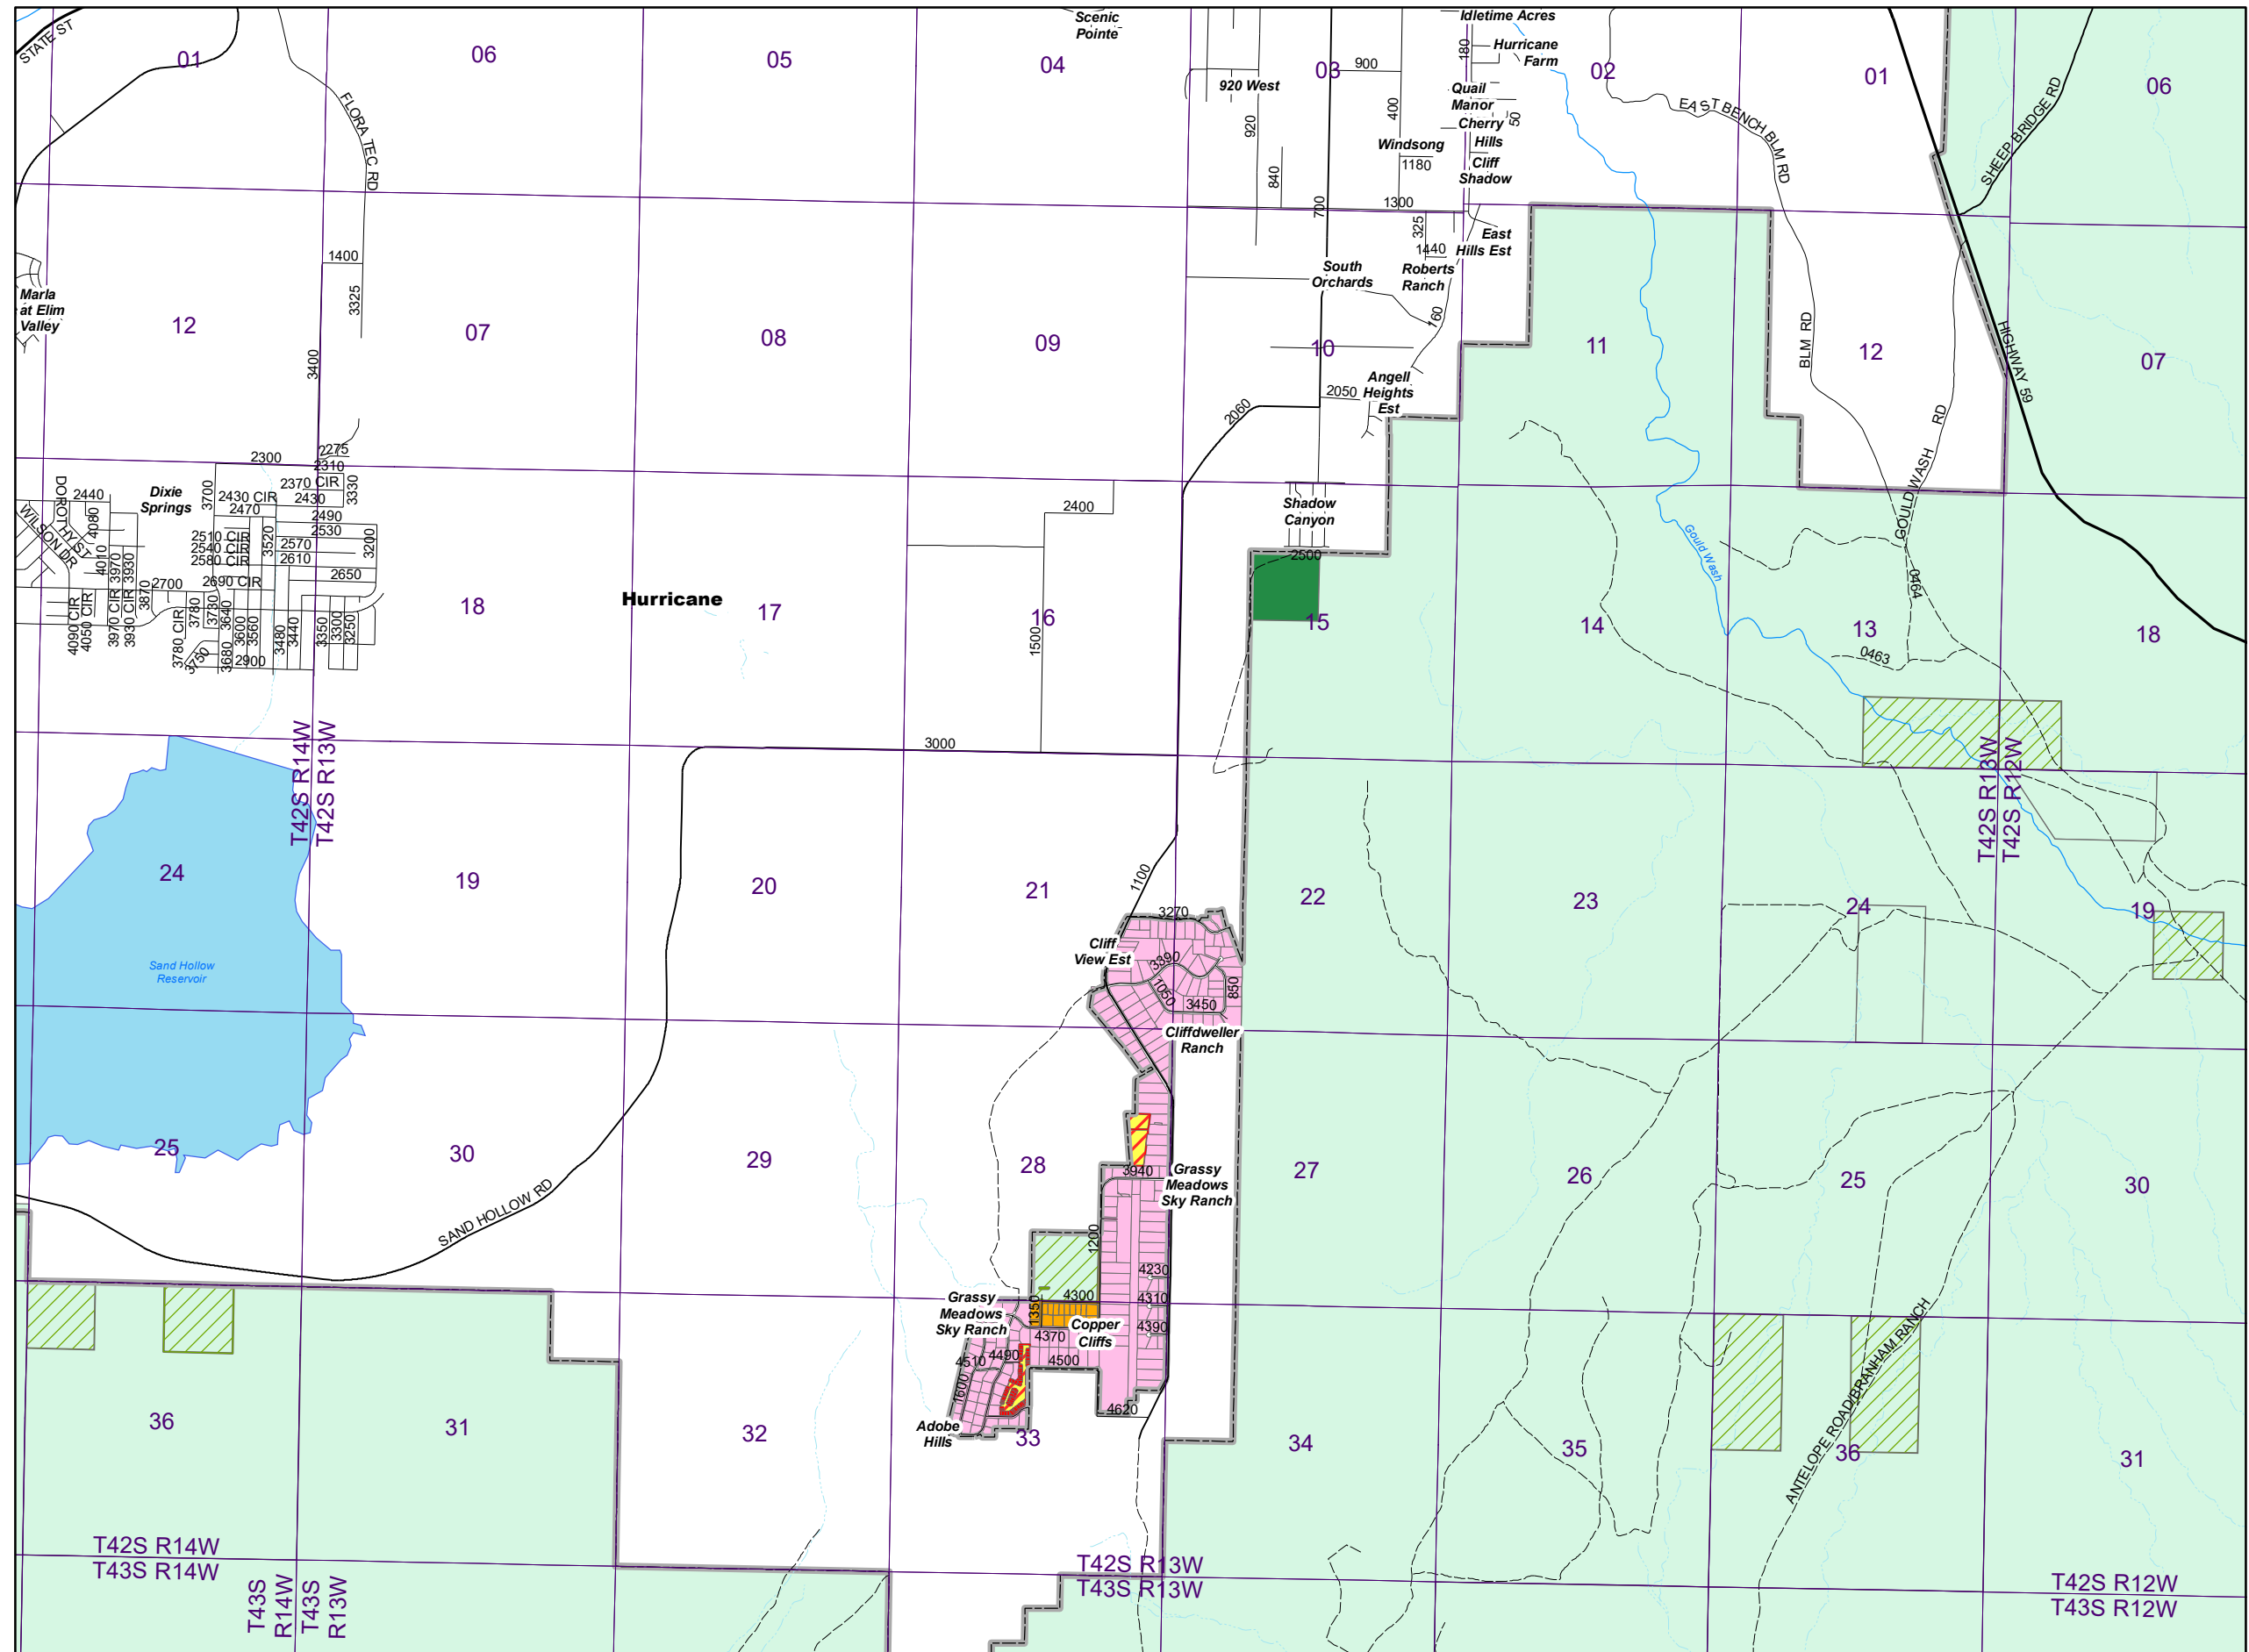

Zoning Map

Sky Ranch

	Municipal Boundary
	Sections
	Water Bodies
	Major Stream/River
	Intermittent Stream
	Interstate
	State Route
	Major Road
	Minor Road
	Dirt Road
	A-20
	OSC-20
	OST-20
	PD
	RA-1
	RE-20

Date: 6/12/2018